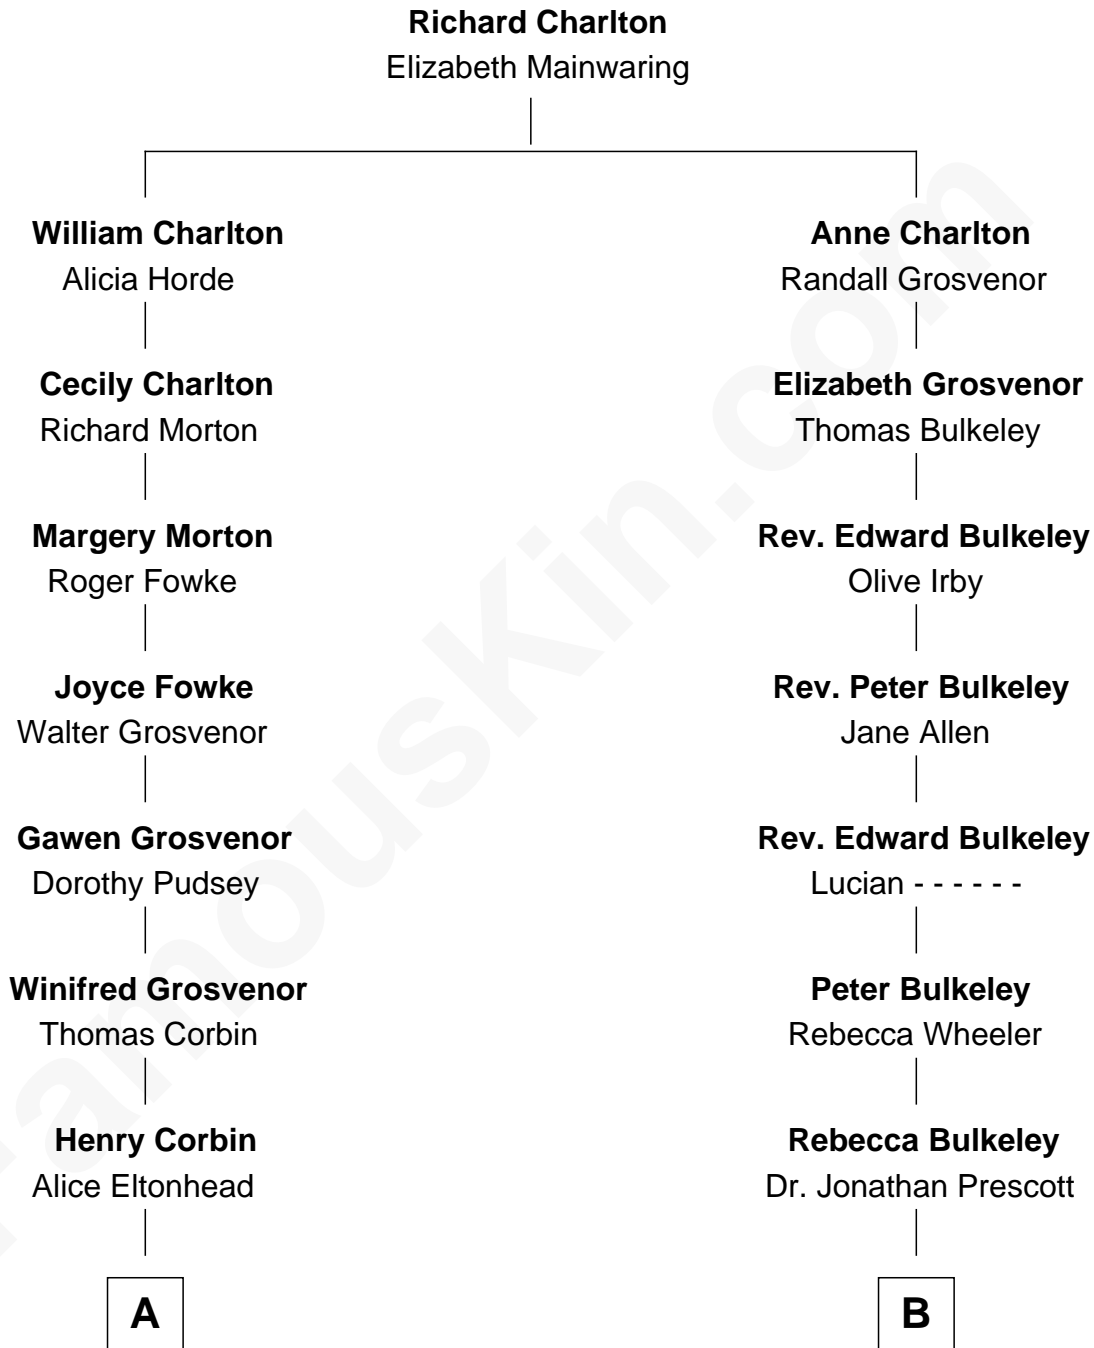

FamousKin.com

Relationship Chart of

Francis Lightfoot Lee

Signer of the Declaration of Independence

8th cousin 1 time removed of

Samuel Prescott

Completed Paul Revere's Midnight Ride

A

Laetitia Corbin

Richard Lee

Gov. Thomas Lee

Hannah Ludwell

Francis Lightfoot Lee

Signer of Declaration of Independence

B

Dr. Abel Prescott

Abigail Brigham

Samuel Prescott

Completed Paul Revere's Ride

FamousKin.com