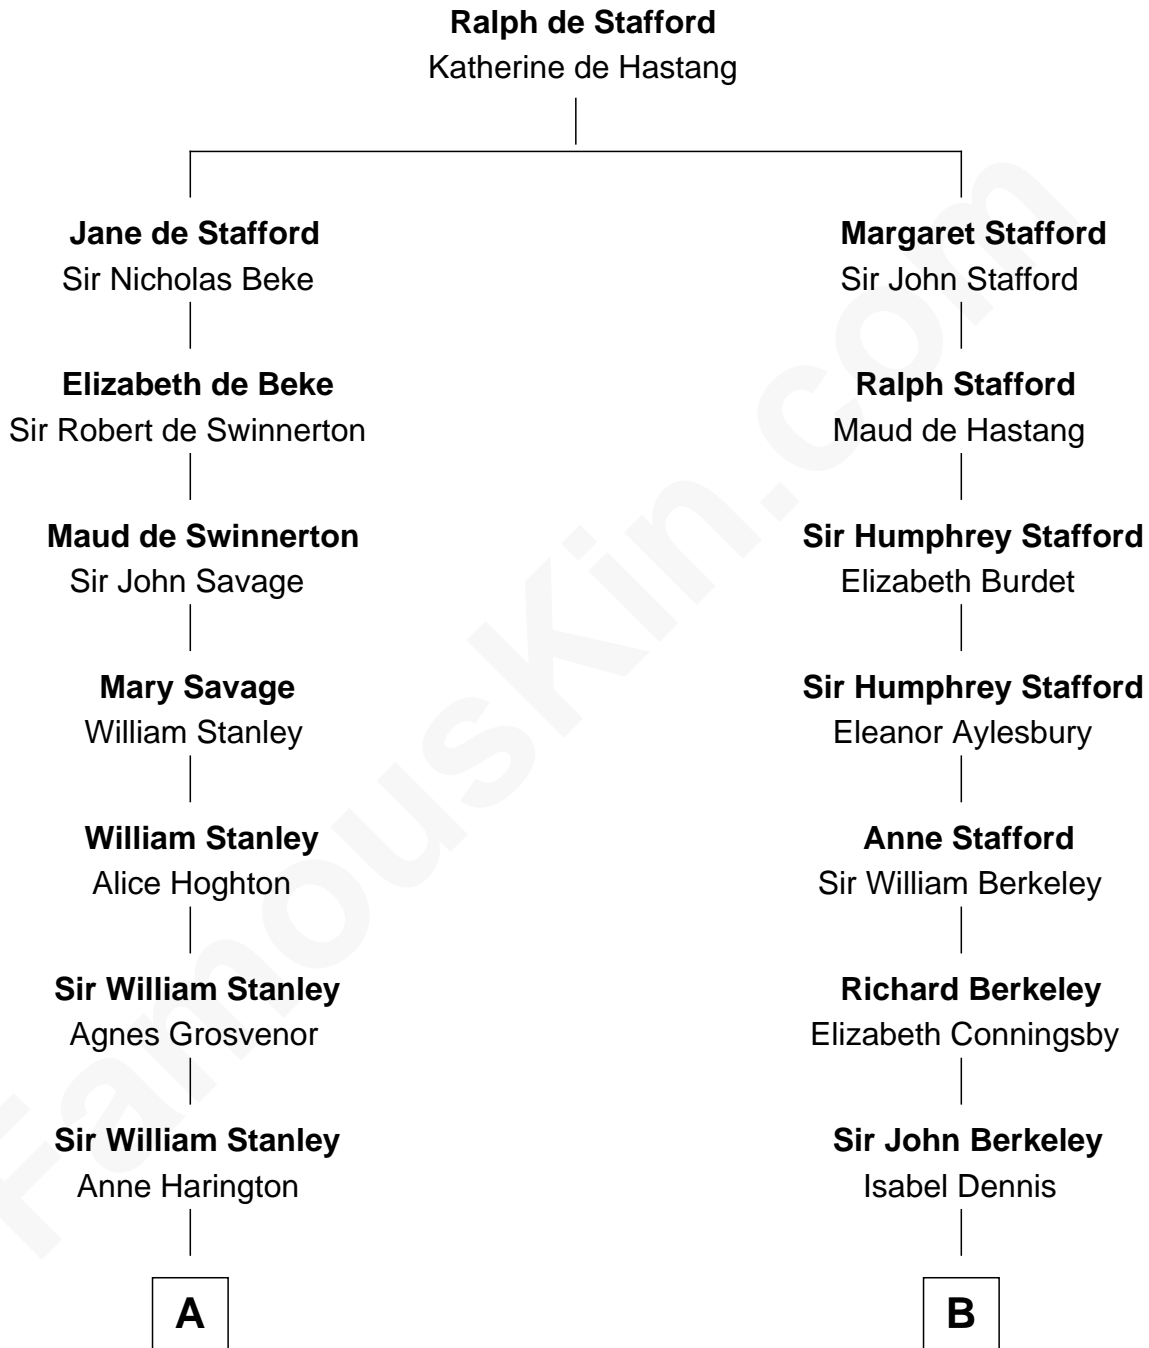

FamousKin.com

Relationship Chart of

Francis Lightfoot Lee

Signer of the Declaration of Independence

13th cousin 2 times removed of

Samuel Prescott

Completed Paul Revere's Midnight Ride

A

Peter Stanley
Cecily Tarleton

Anne Stanley
Edward Sutton

Anne Sutton
Richard Eltonhead

Alice Eltonhead
Henry Corbin

Laetitia Corbin
Richard Lee

Gov. Thomas Lee
Hannah Ludwell

Francis Lightfoot Lee
Signer of Declaration of Independence

B

Sir Richard Berkeley
Elizabeth Jermy

Mary Berkeley
Sir John Hungerford

Bridget Hungerford
Sir William Lisle

John Lisle
Alice Beckenshaw

Alice Lisle
John Hoar

Elizabeth Hoar
Jonathan Prescott

Dr. Jonathan Prescott
Rebecca Bulkeley