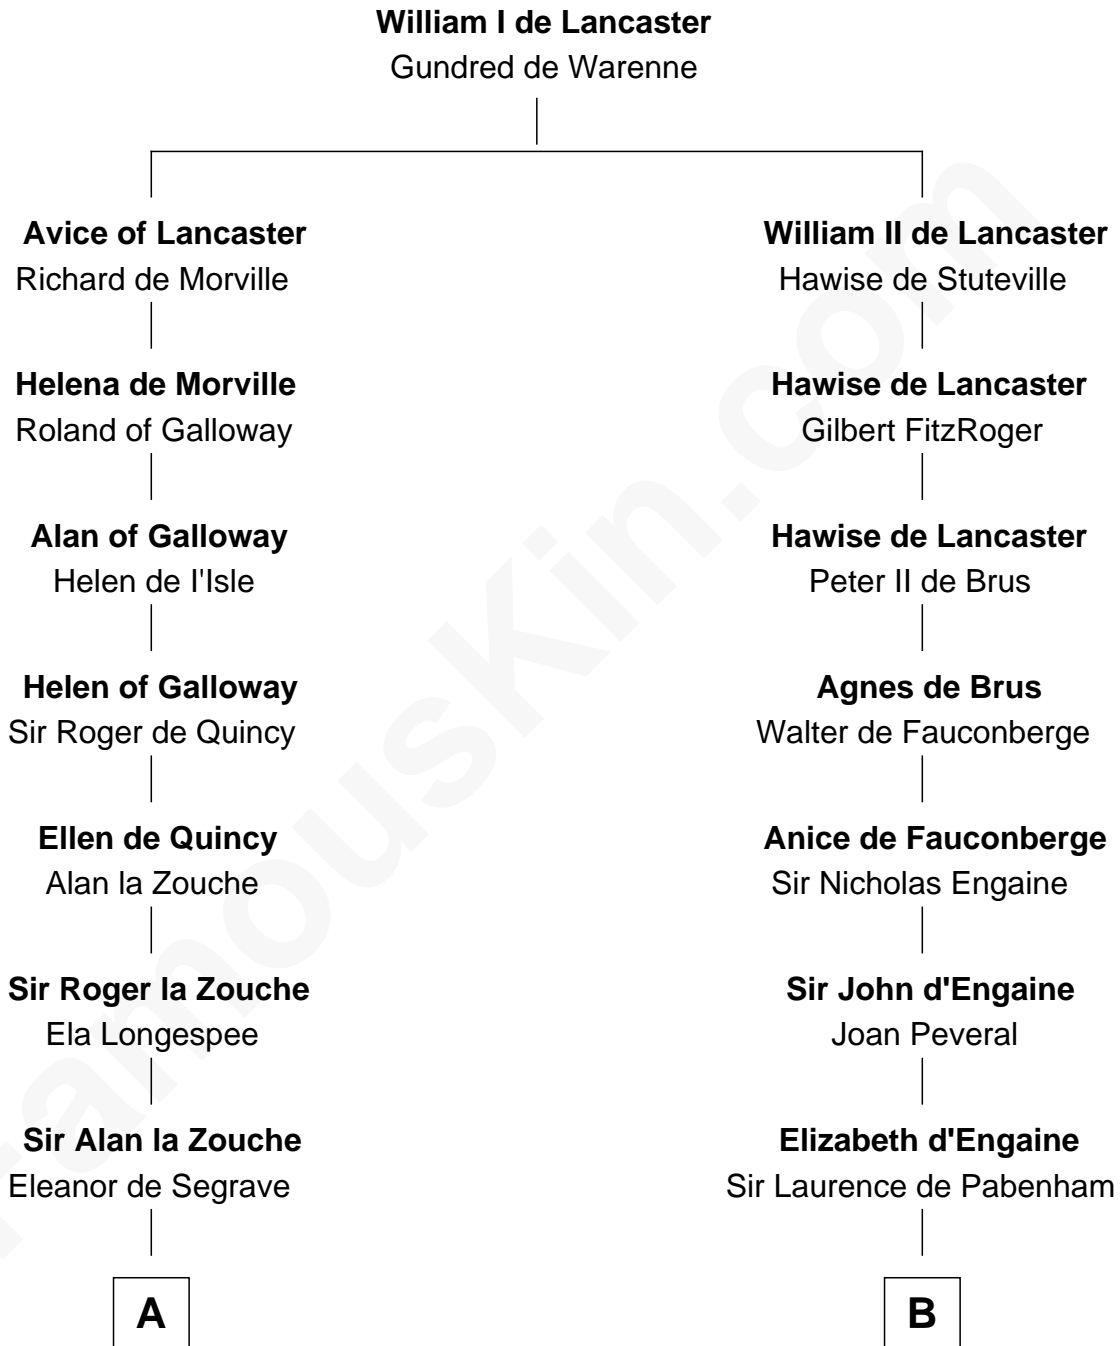

## Relationship Chart of

### Francis Lightfoot Lee

*Signer of the Declaration of Independence*

20th cousin 1 time removed of

**Samuel Prescott**

*Completed Paul Revere's Midnight Ride*

**C**

**Anne Sutton**  
Richard Eltonhead

**Alice Eltonhead**  
Henry Corbin