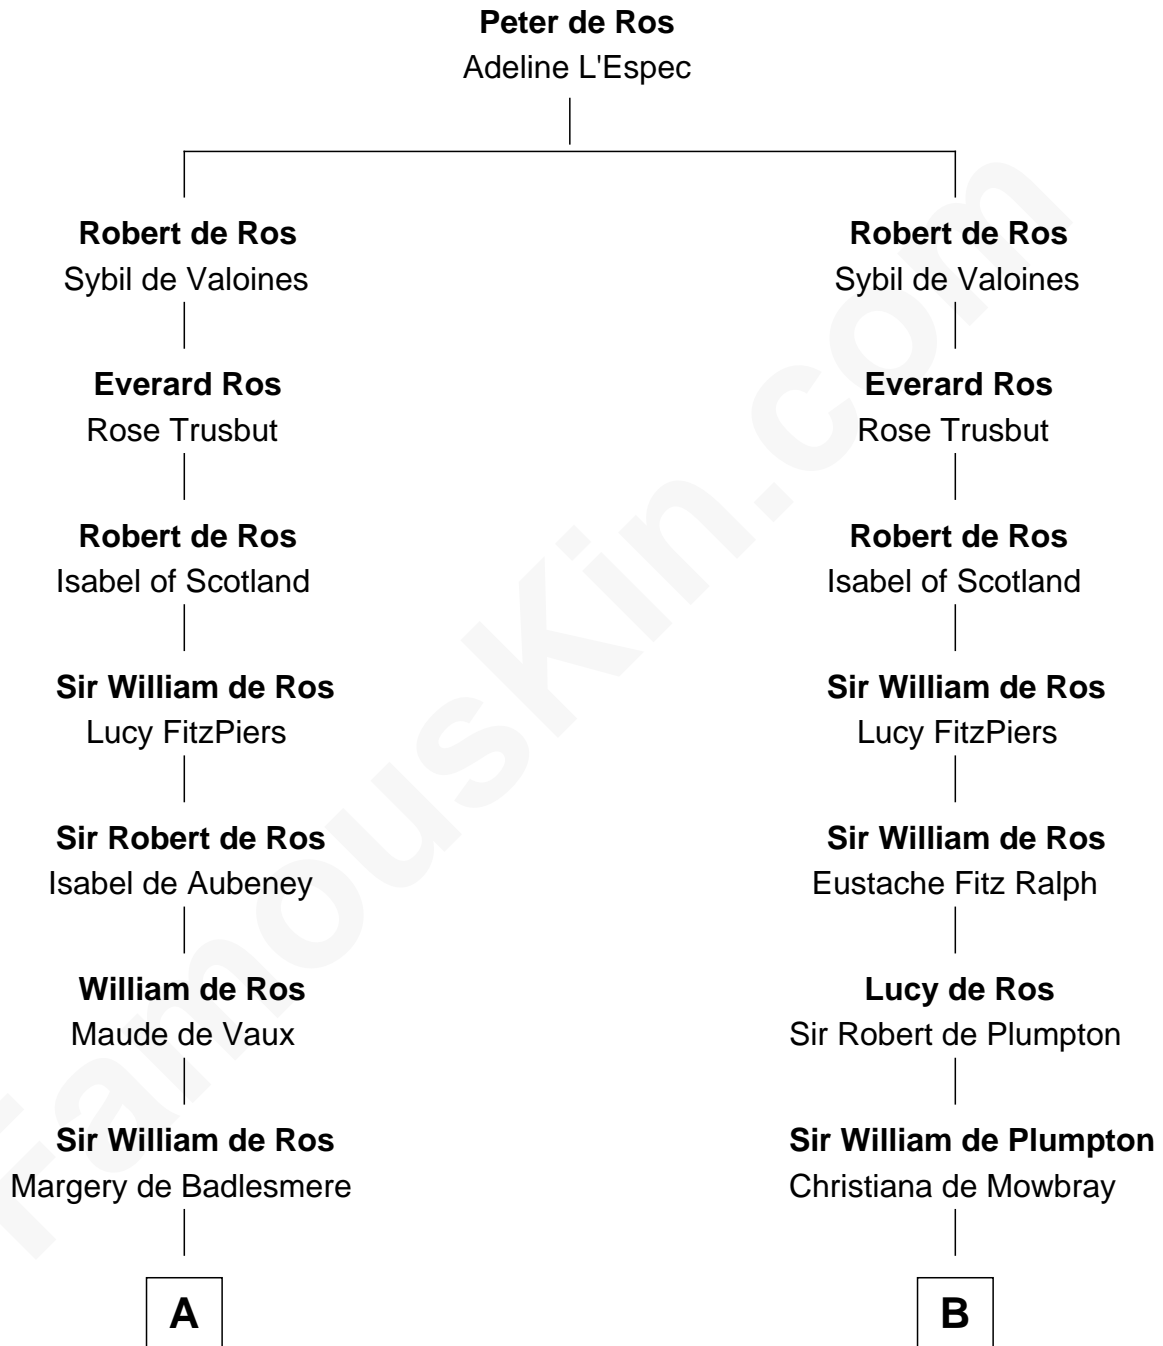

FamousKin.com

Relationship Chart of

Francis Lightfoot Lee

Signer of the Declaration of Independence

20th cousin of

Samuel Prescott

Completed Paul Revere's Midnight Ride

C

Benjamin Harrison

Hannah Churchill

Hannah Harrison

Philip Ludwell

Hannah Ludwell

Gov. Thomas Lee

Francis Lightfoot Lee

Signer of Declaration of Independence