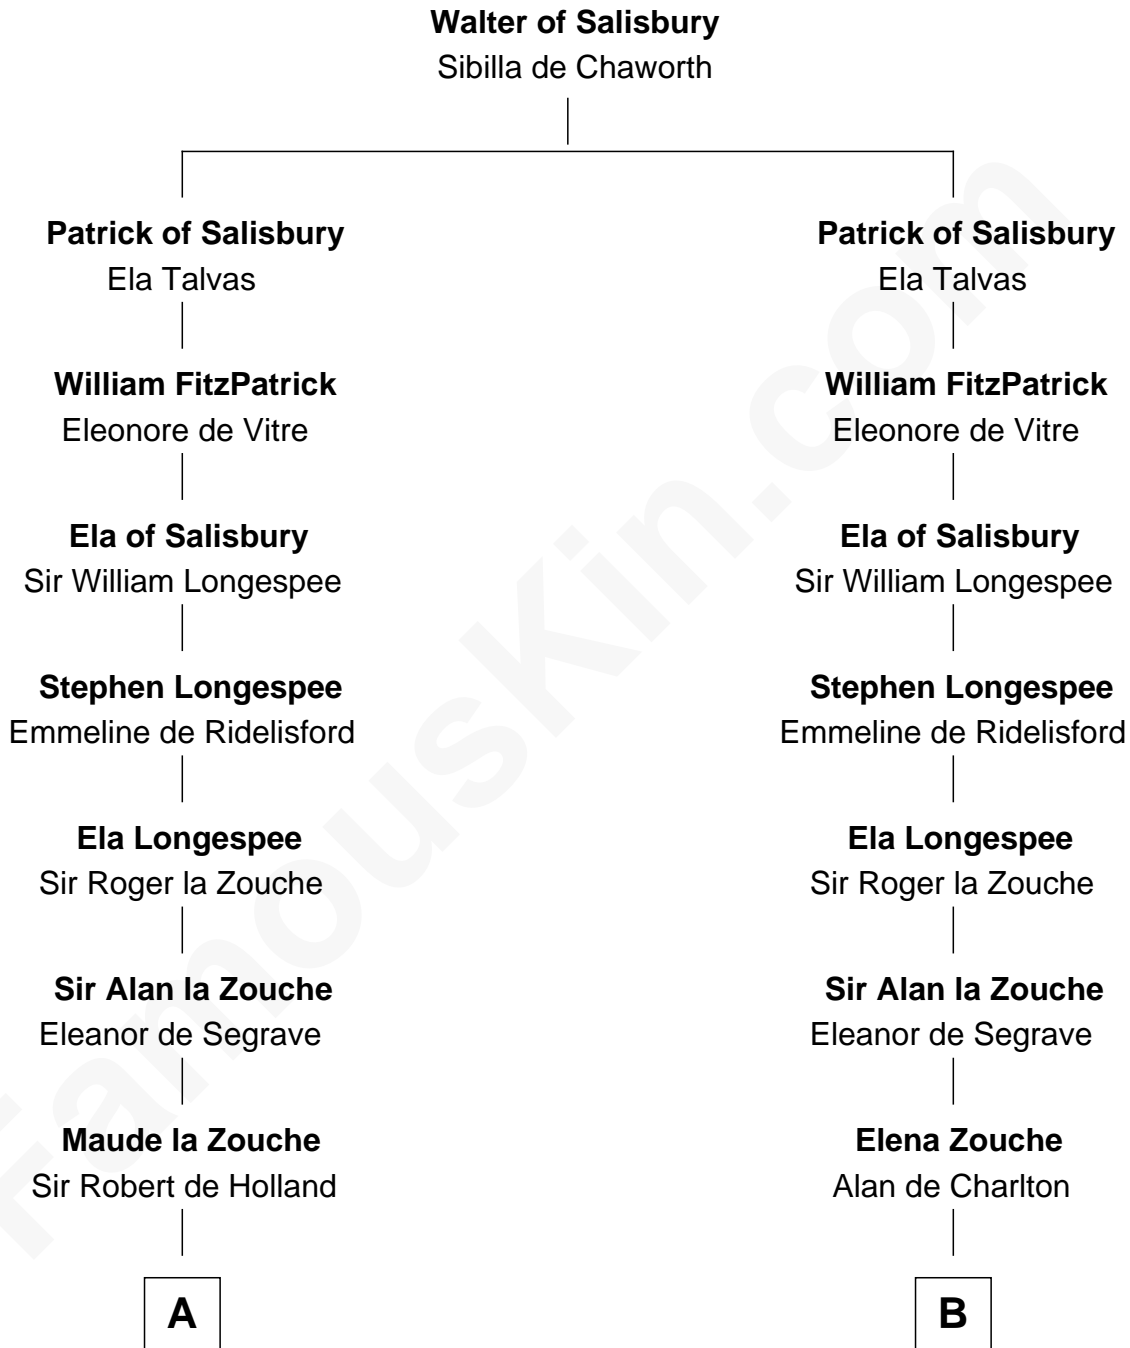

## Relationship Chart of

### Francis Lightfoot Lee

*Signer of the Declaration of Independence*

20th cousin 1 time removed of

**Samuel Prescott**

*Completed Paul Revere's Midnight Ride*

**C**

**Alice Eltonhead**

Henry Corbin

Lucian - - - - -

**Peter Bulkeley**

Rebecca Wheeler

**Rebecca Bulkeley**

Dr. Jonathan Prescott

**Dr. Abel Prescott**

Abigail Brigham

**Samuel Prescott**