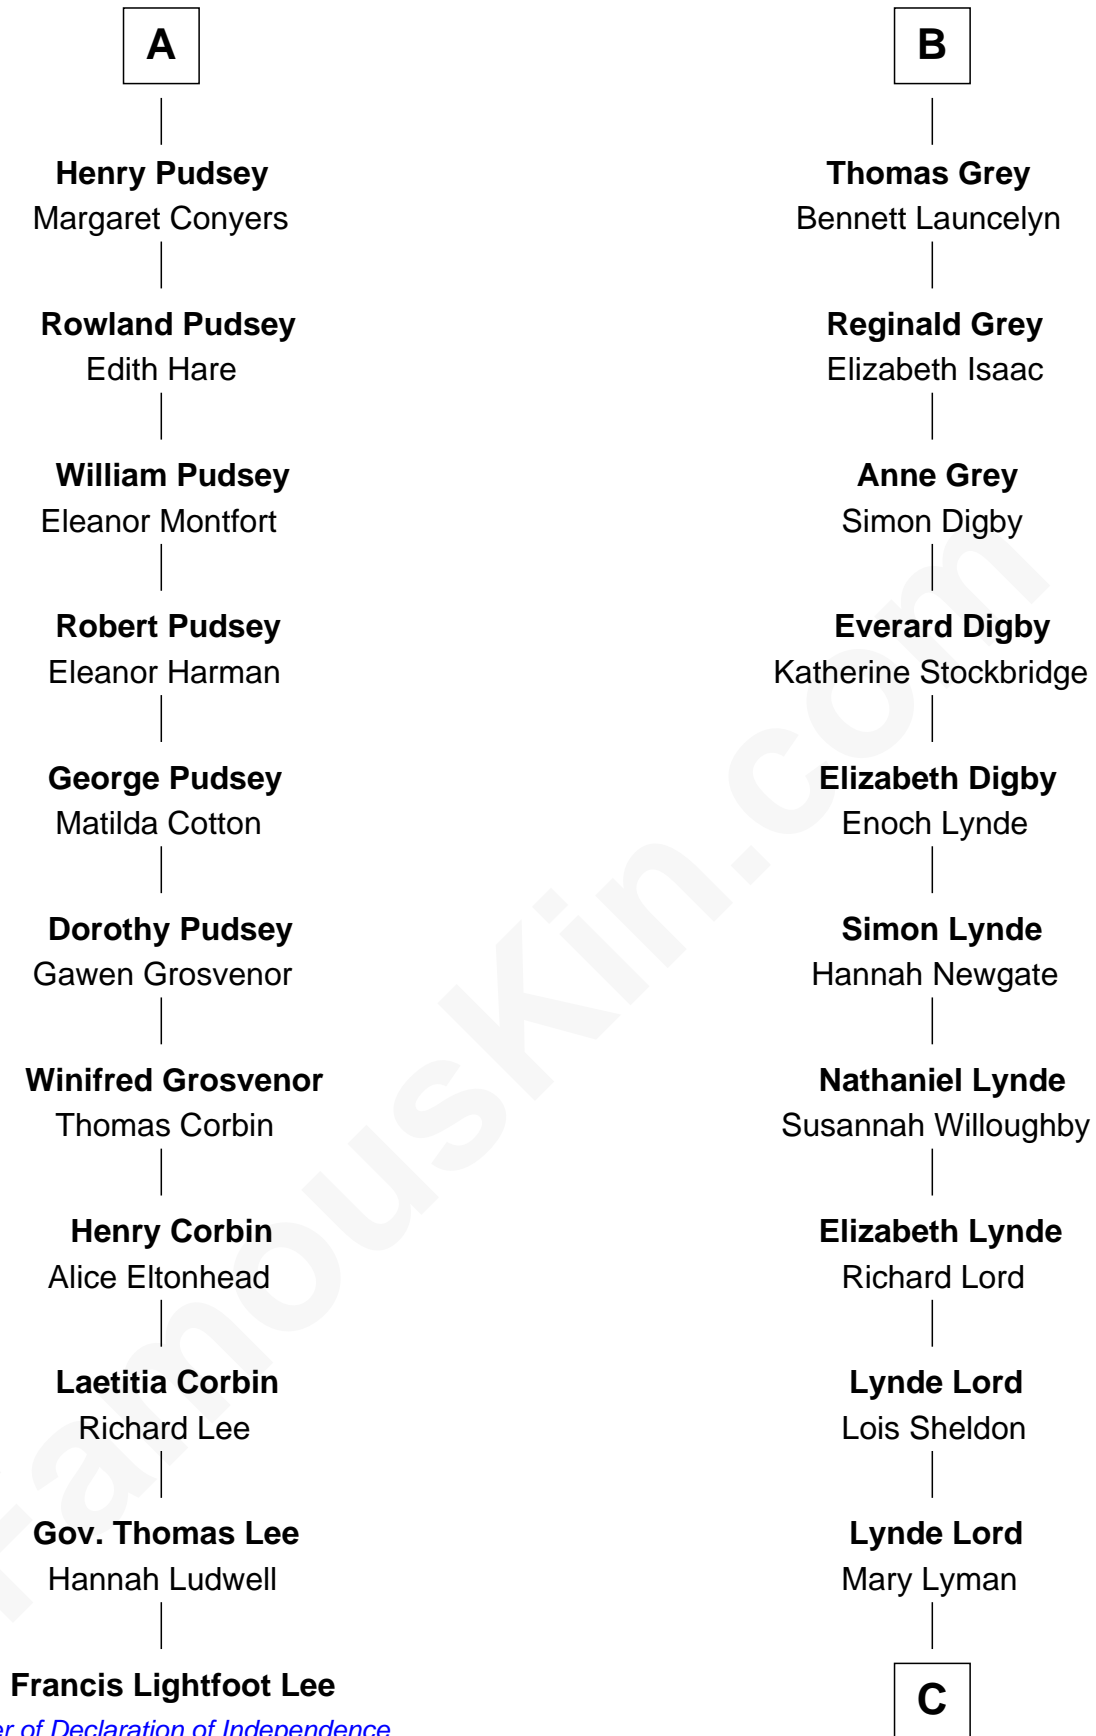

FamousKin.com

Relationship Chart of

Francis Lightfoot Lee

Signer of the Declaration of Independence

17th cousin 2 times removed of

J.P. Morgan

American Banker and Art Collector

C

—
Mary Sheldon Lord

John Pierpont

—
Juliet Pierpont

Junius Spencer Morgan

—
J.P. Morgan

American Banker and Art Collector

FamousKin.com