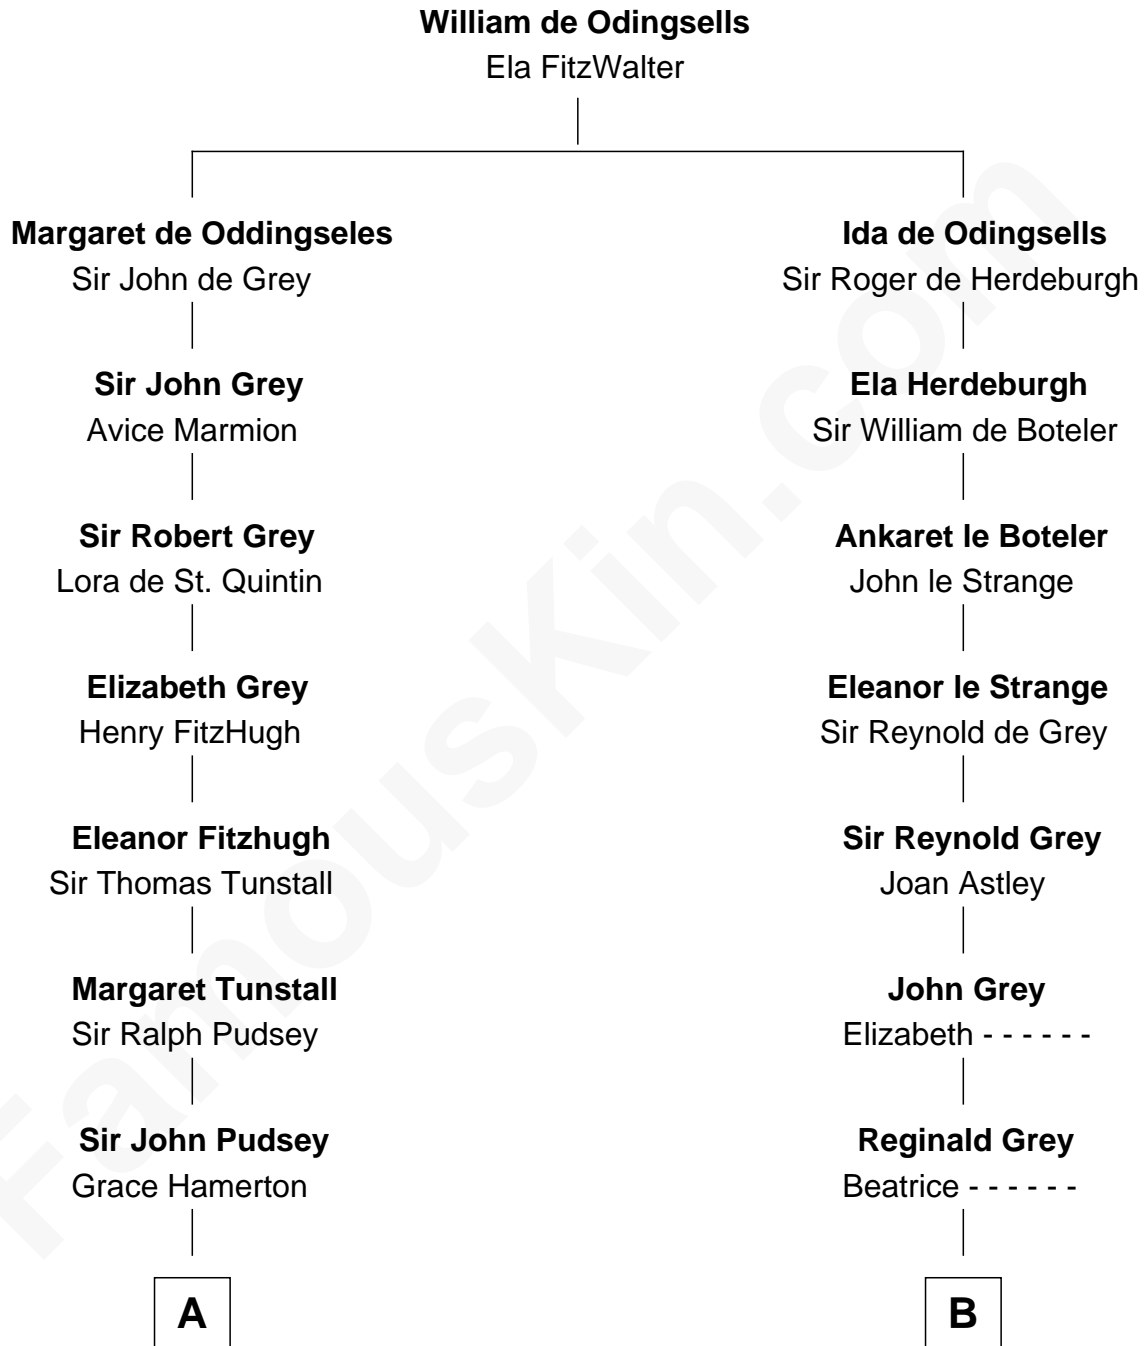

FamousKin.com

Relationship Chart of

Francis Lightfoot Lee

Signer of the Declaration of Independence

17th cousin 2 times removed of

J.P. Morgan

American Banker and Art Collector

C

—
Mary Sheldon Lord

John Pierpont

—
Juliet Pierpont

Junius Spencer Morgan

—
J.P. Morgan

American Banker and Art Collector

FamousKin.com