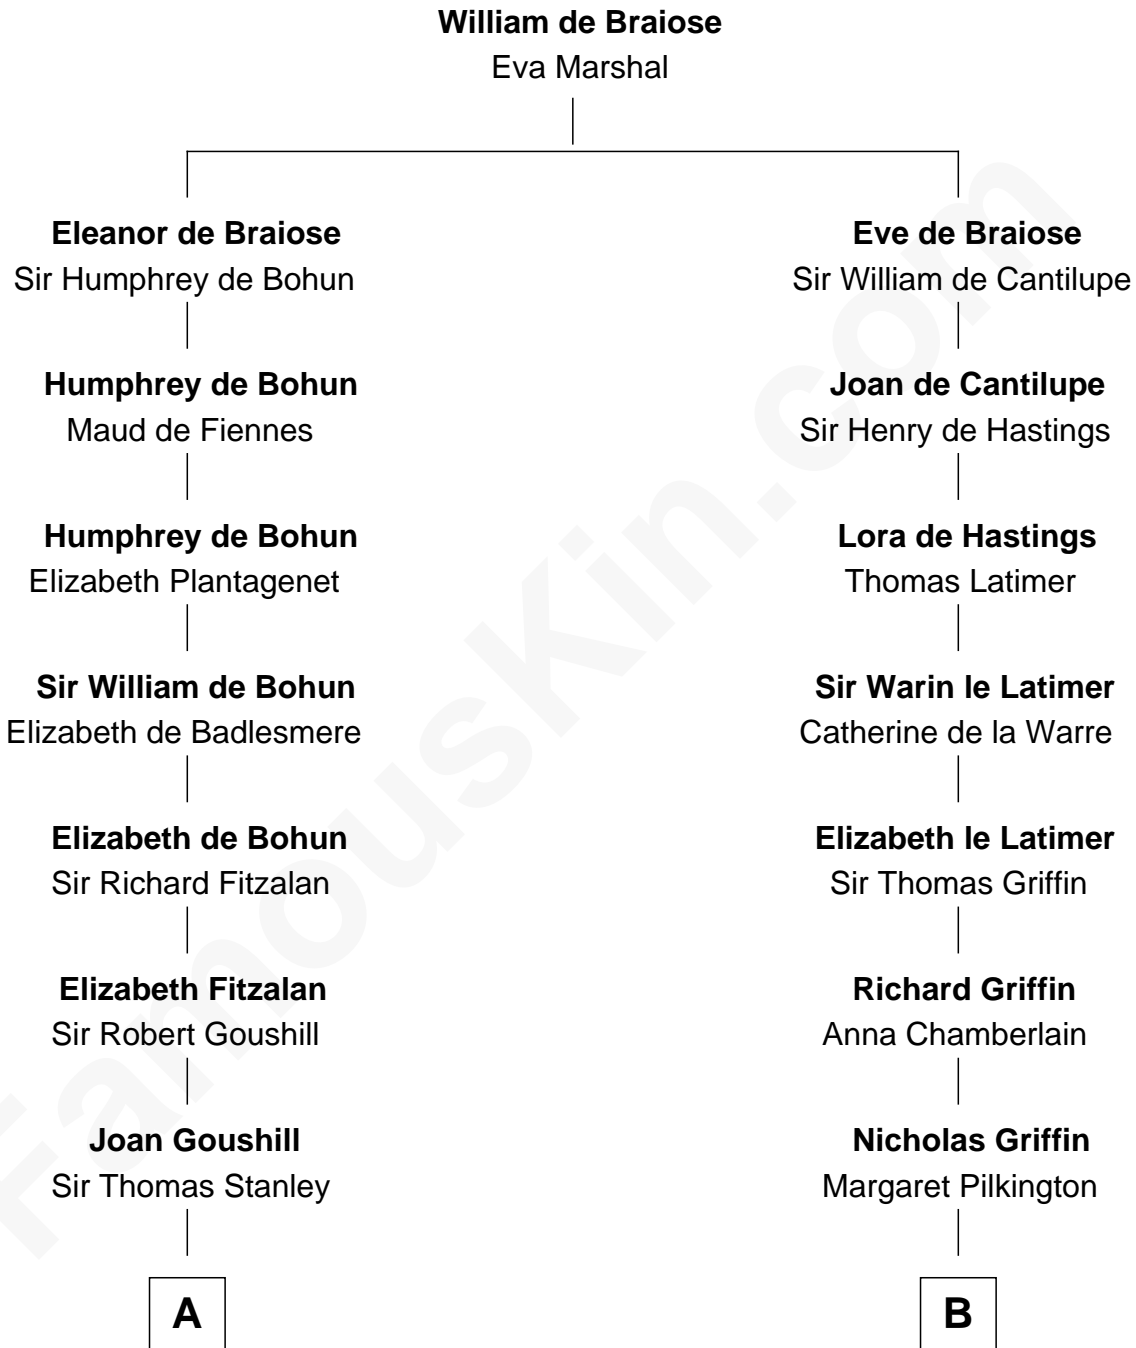

FamousKin.com

Relationship Chart of

Francis Lightfoot Lee

Signer of the Declaration of Independence

16th cousin 4 times removed of

J.P. Morgan

American Banker and Art Collector

C

—
Lynde Lord

Mary Lyman

—
Mary Sheldon Lord

John Pierpont

—
Juliet Pierpont

Junius Spencer Morgan

—
J.P. Morgan

American Banker and Art Collector