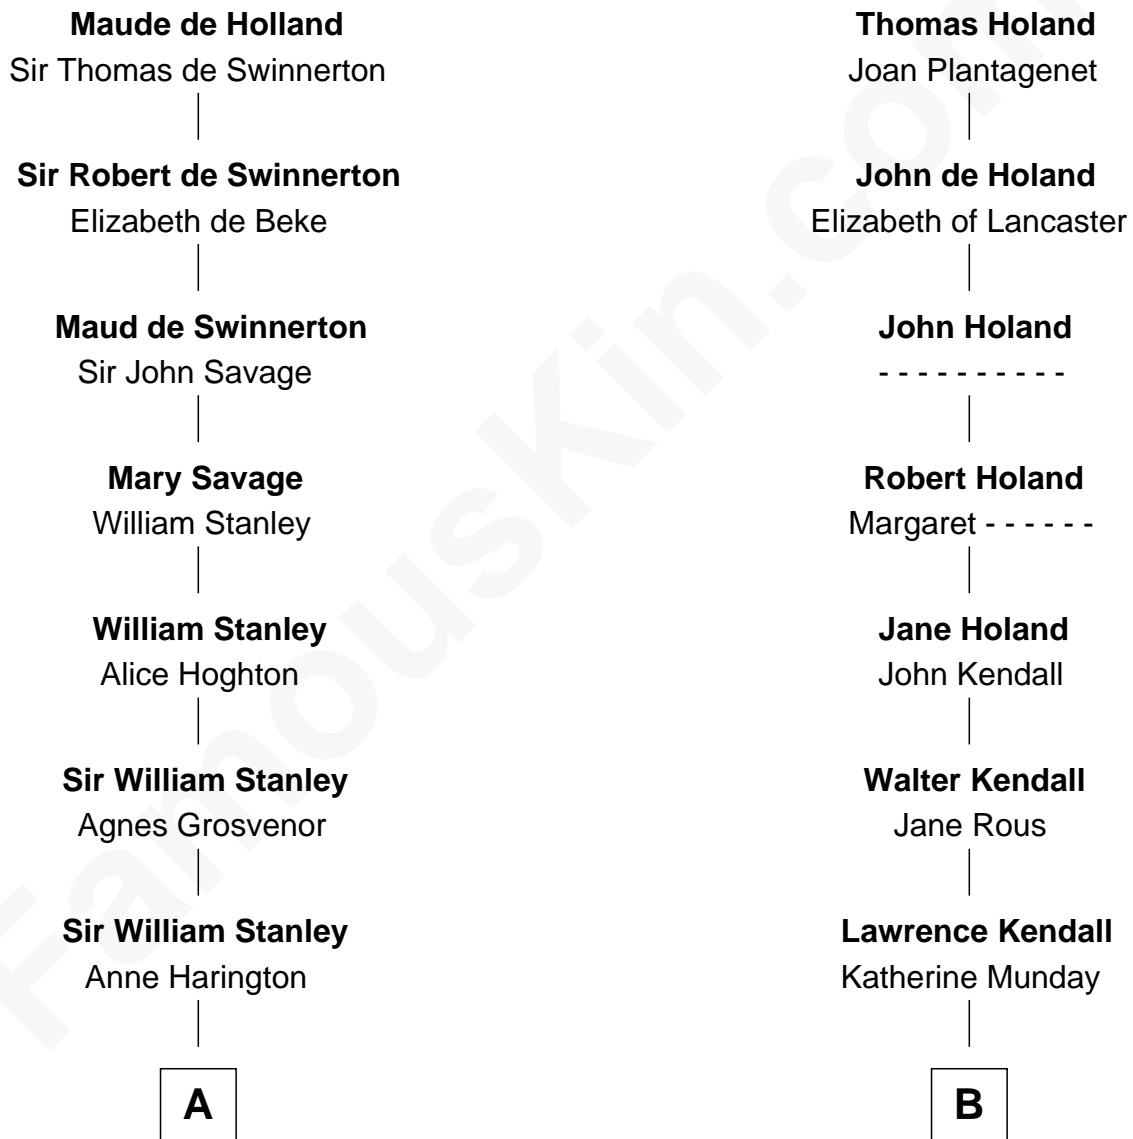

FamousKin.com

Relationship Chart of

Francis Lightfoot Lee

Signer of the Declaration of Independence

13th cousin 5 times removed of

Juliette Gordon Low

Founder of the Girl Scouts

Sir Robert de Holland

Maude la Zouche

C

Eleanor Lytle Kinzie
William Washington Gordon

Juliette Gordon Low
Founder of the Girl Scouts

FamousKin.com