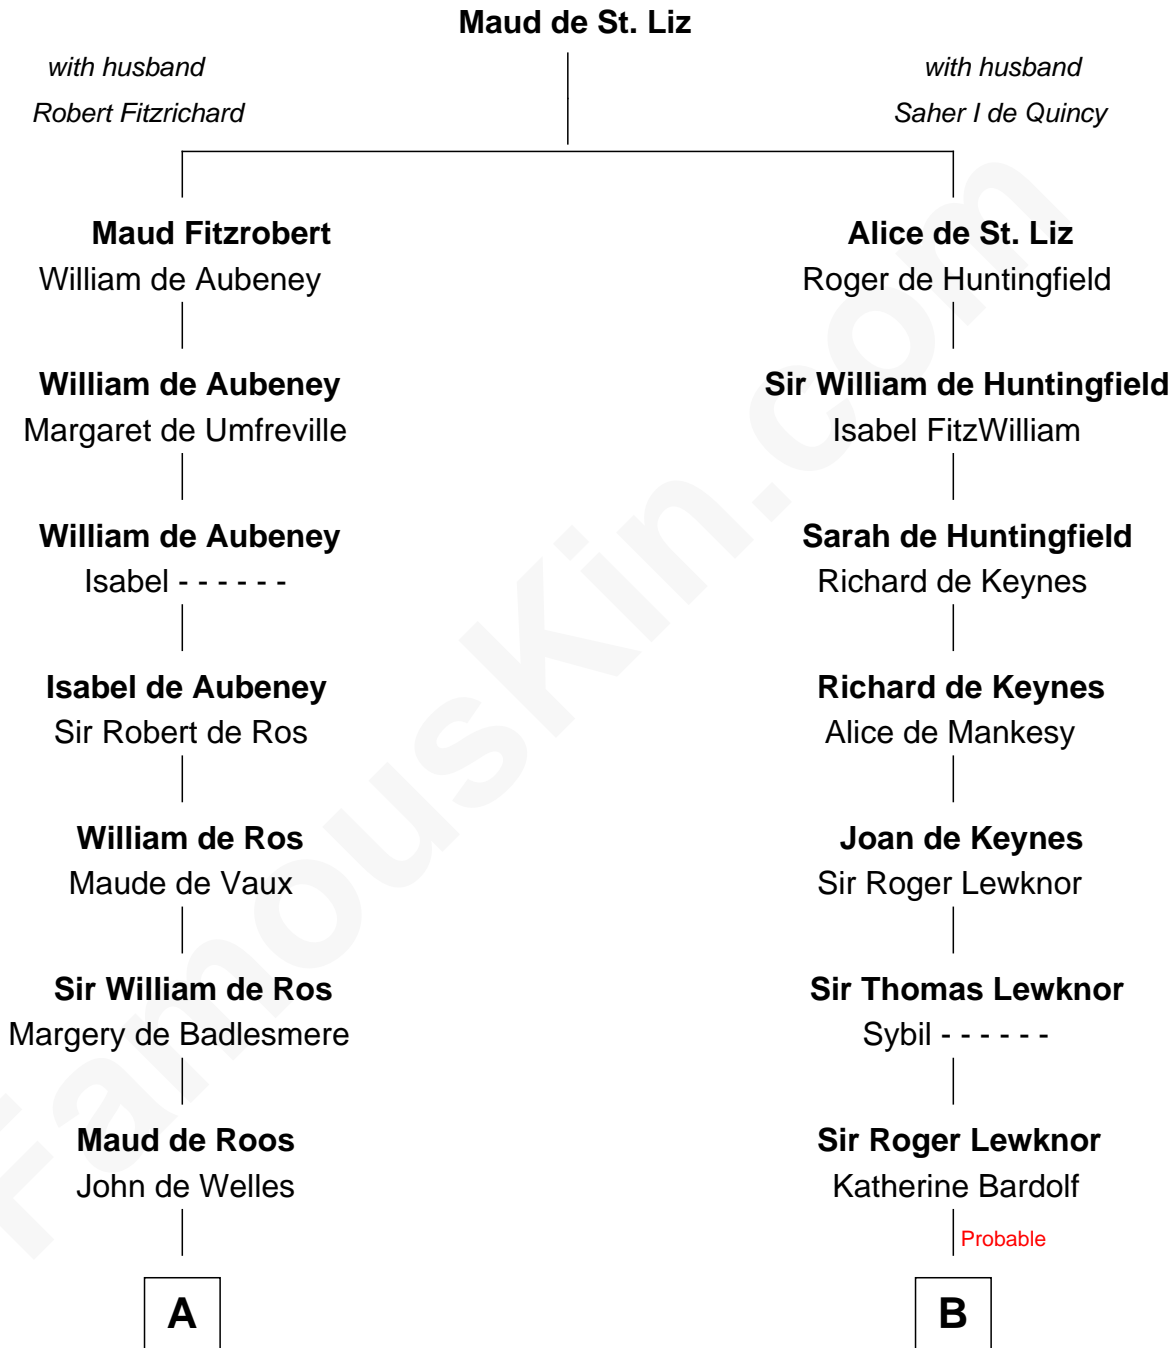

## Relationship Chart of

### Francis Lightfoot Lee

*Signer of the Declaration of Independence*

19th cousin 2 times removed of

### Benedict Arnold

*Traitor of the American Revolution*

**C**

**Hannah Harrison**

Philip Ludwell

**Hannah Ludwell**

Gov. Thomas Lee

**Francis Lightfoot Lee**

**Hannah Waterman**

Benedict Arnold

**Benedict Arnold**

*Traitor of the American Revolution*

FamousKin.com