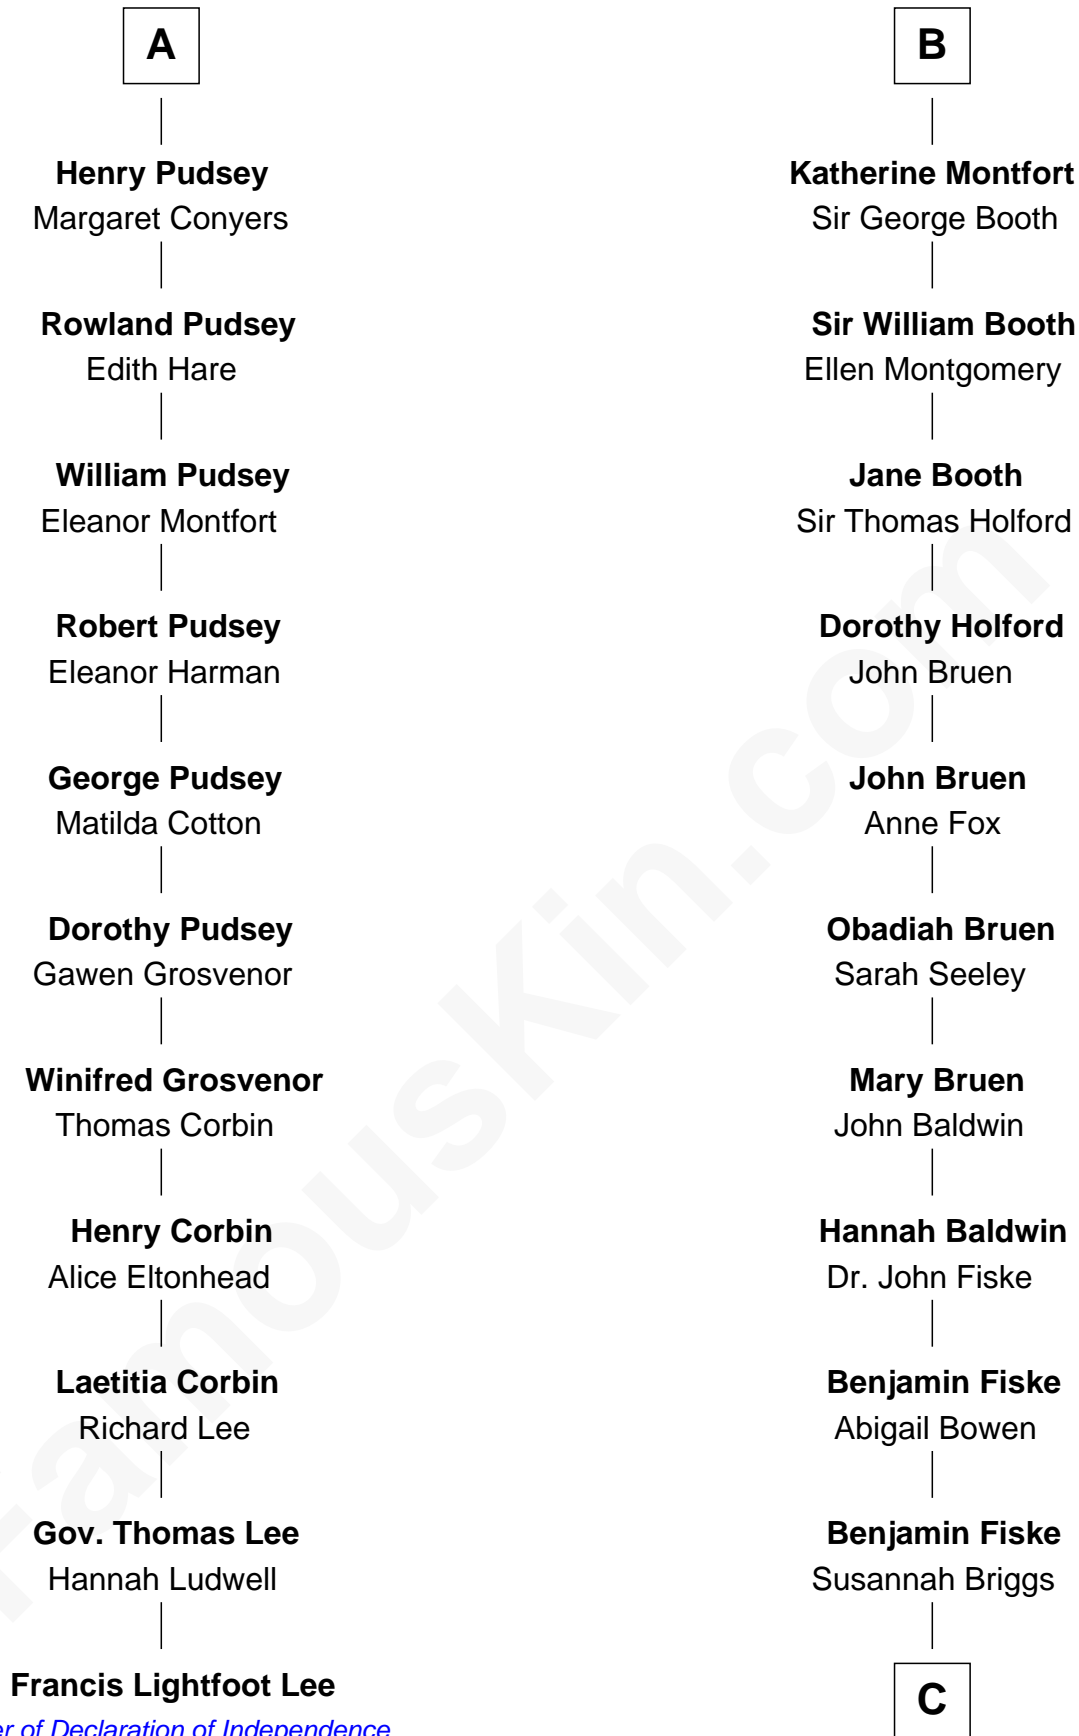

FamousKin.com

Relationship Chart of

Francis Lightfoot Lee

Signer of the Declaration of Independence

17th cousin 2 times removed of

Stephen A. Douglas

Participated in Lincoln-Douglas Debates

C