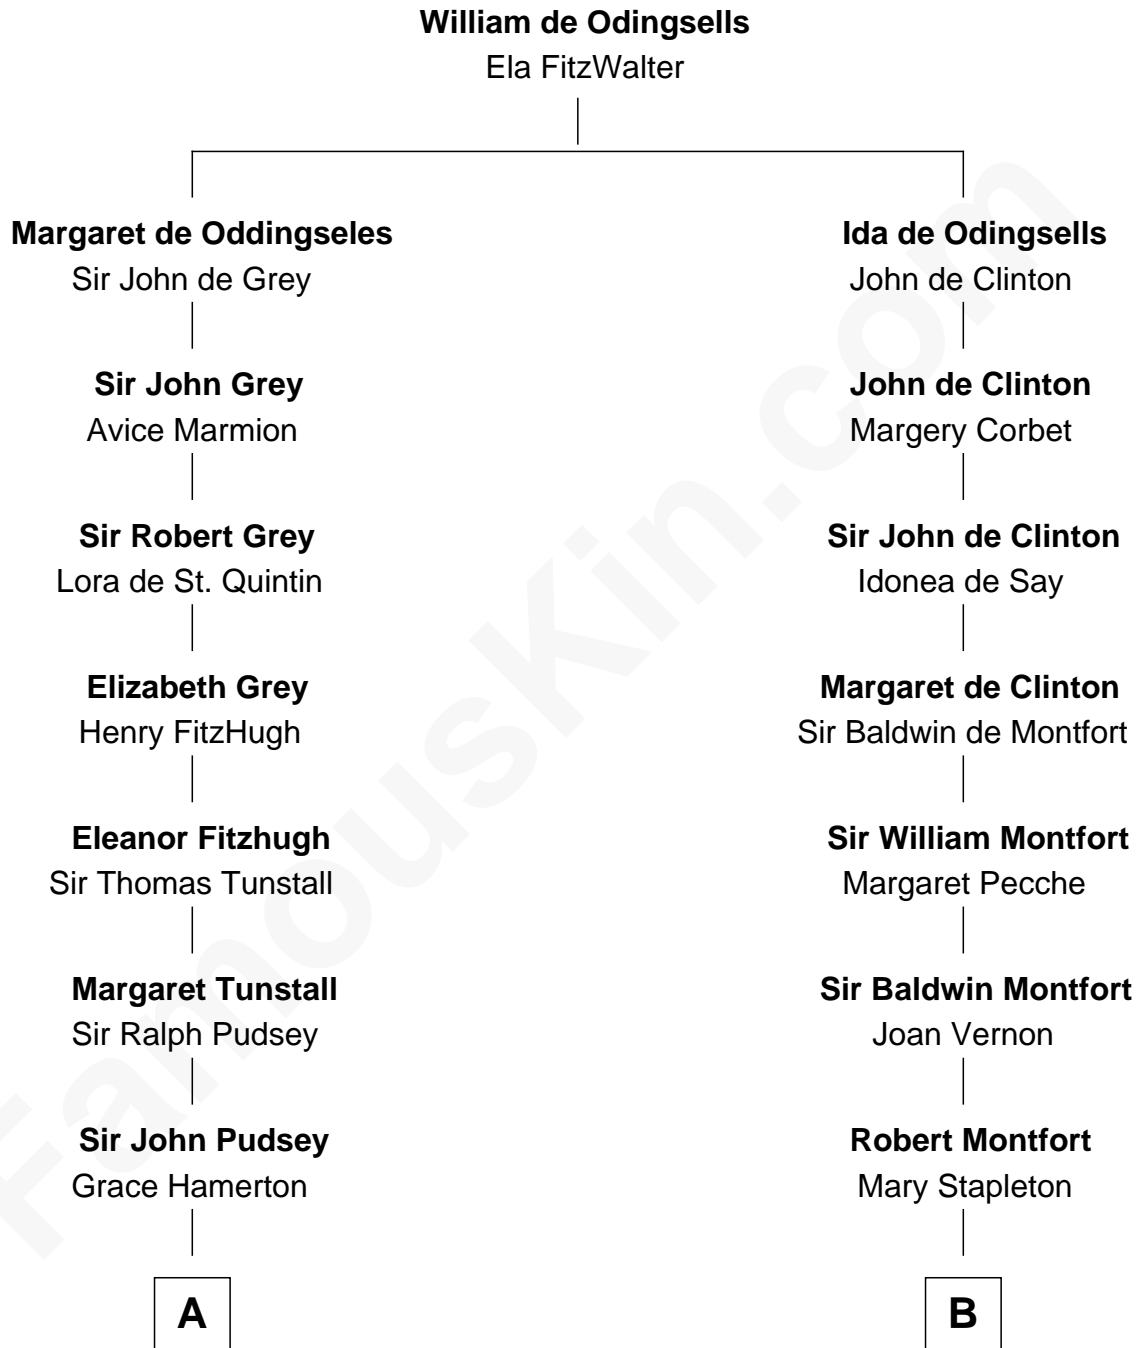

FamousKin.com

Relationship Chart of

Francis Lightfoot Lee

Signer of the Declaration of Independence

17th cousin 2 times removed of

Stephen A. Douglas

Participated in Lincoln-Douglas Debates

C