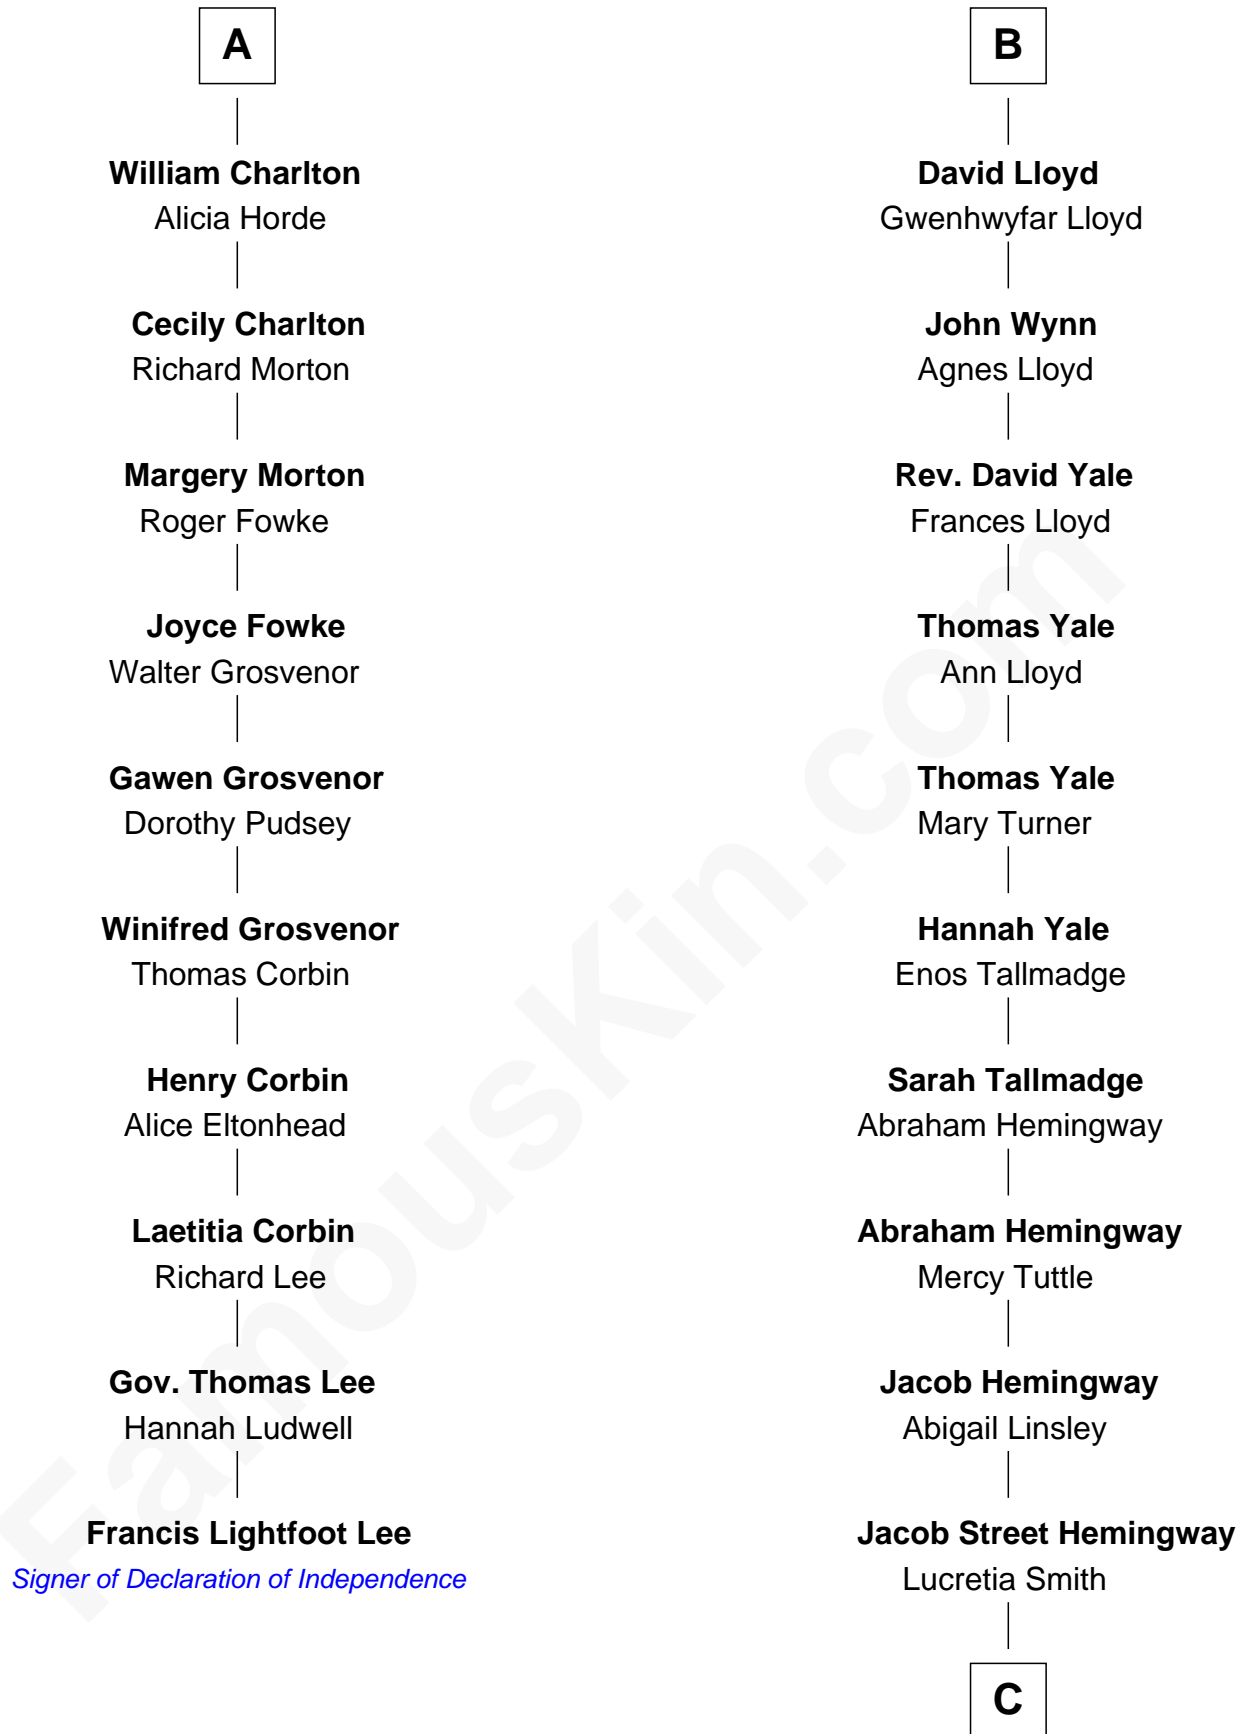

FamousKin.com

Relationship Chart of

Francis Lightfoot Lee

Signer of the Declaration of Independence

16th cousin 4 times removed of

Ernest Hemingway

Author of The Sun Also Rises

Sir Roger de Somery

Nichole d'Aubeney

Maud de Somery
Sir Henry de Erdington

Sir Henry de Erdington
Joan de Wolvey

Sir Giles de Erdington
Elizabeth de Tolthorpe

Margaret de Erdington
Sir Roger Corbet

Sir Robert Corbet
Margaret - - - - -

Mary Corbet
Robert Charlton

Richard Charlton
Elizabeth Mainwaring

A

Joan de Somery
John IV le Strange

John V le Strange
Maud de Walton

Elizabeth le Strange
Gruffydd ap Madog

Gruffydd Fychan ap Gruffydd
Elen ferch Thomas ap Llewelyn

Tudor Gruffydd
Maud ferch Ienaf ap Adda

Lowri ferch Twdr
Gruffydd ap Einion

Elisau ap Gruffydd
Margaret ferch Jenkyn

B

C

Allen Hemingway
Harriet Louisa Tyler

Anson Tyler Hemingway
Adelaide Edmonds

Clarence Edmonds Hemingway
Grace H. Hall