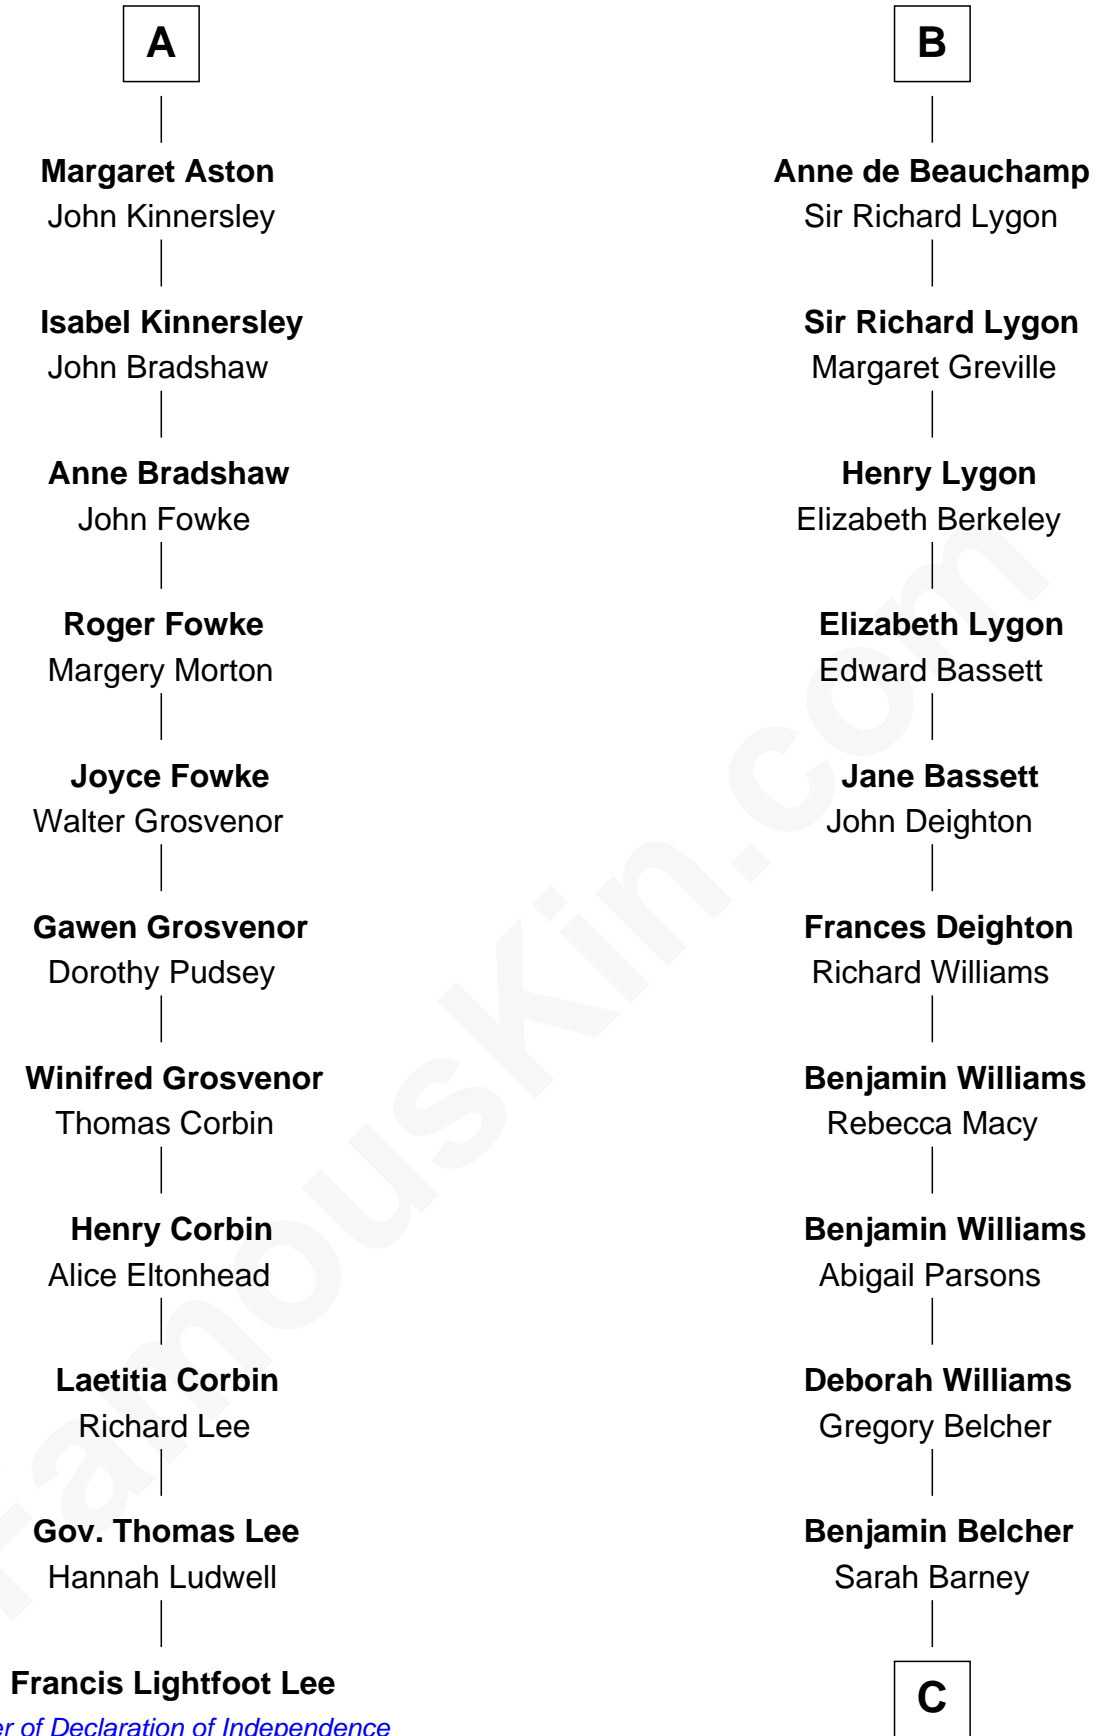

FamousKin.com

Relationship Chart of

Francis Lightfoot Lee

Signer of the Declaration of Independence

17th cousin 3 times removed of

General Douglas MacArthur

U.S. Army - World War II

FamousKin.com