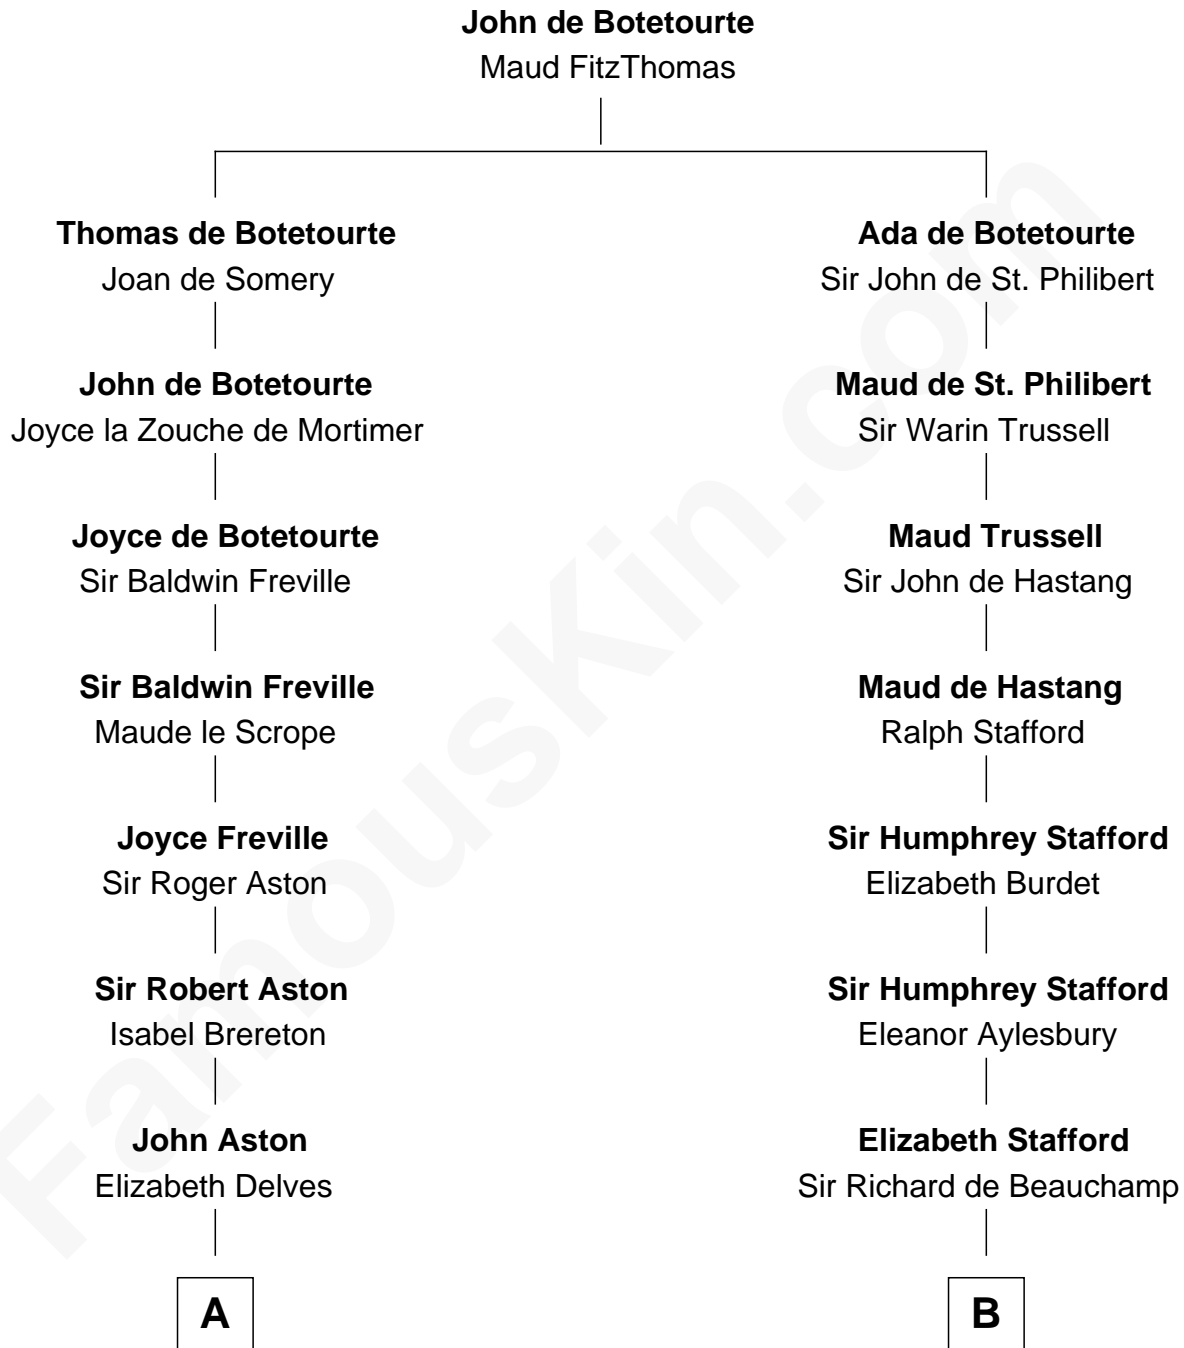

FamousKin.com

Relationship Chart of

Francis Lightfoot Lee

Signer of the Declaration of Independence

17th cousin 3 times removed of

General Douglas MacArthur

U.S. Army - World War II

FamousKin.com