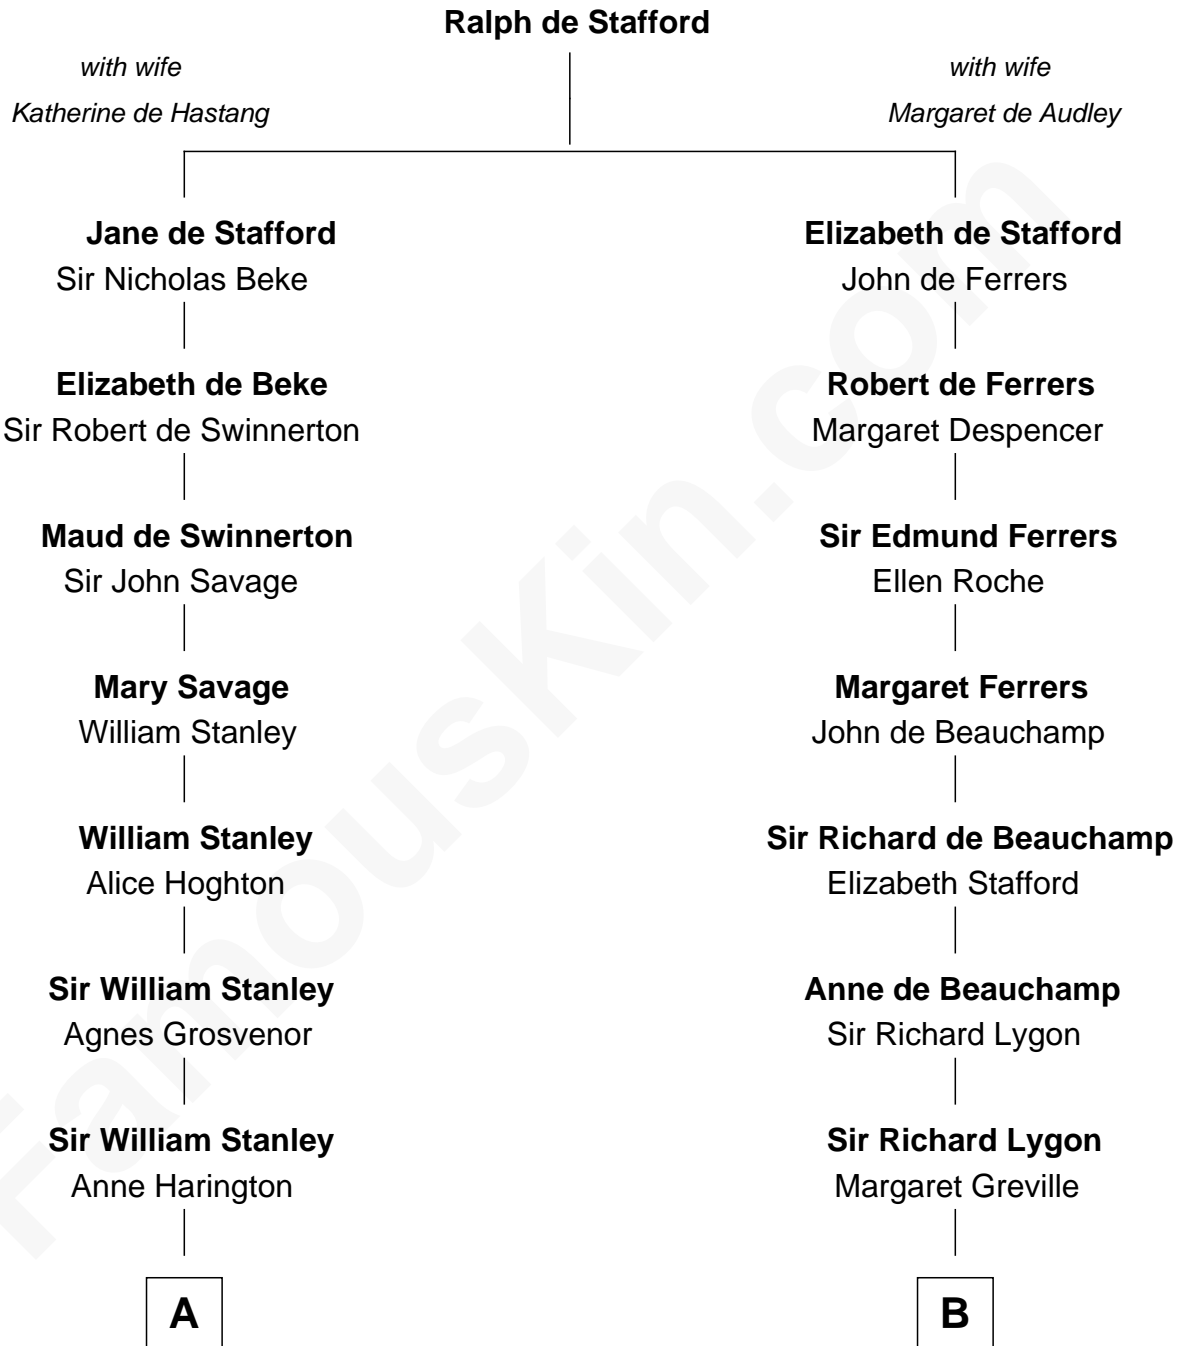

FamousKin.com

Relationship Chart of

Francis Lightfoot Lee

Signer of the Declaration of Independence

13th cousin 5 times removed of

General Douglas MacArthur

U.S. Army - World War II

C

Gen. Arthur MacArthur

Mary Pinckney Hardy

General Douglas MacArthur

U.S. Army - World War II

FamousKin.com