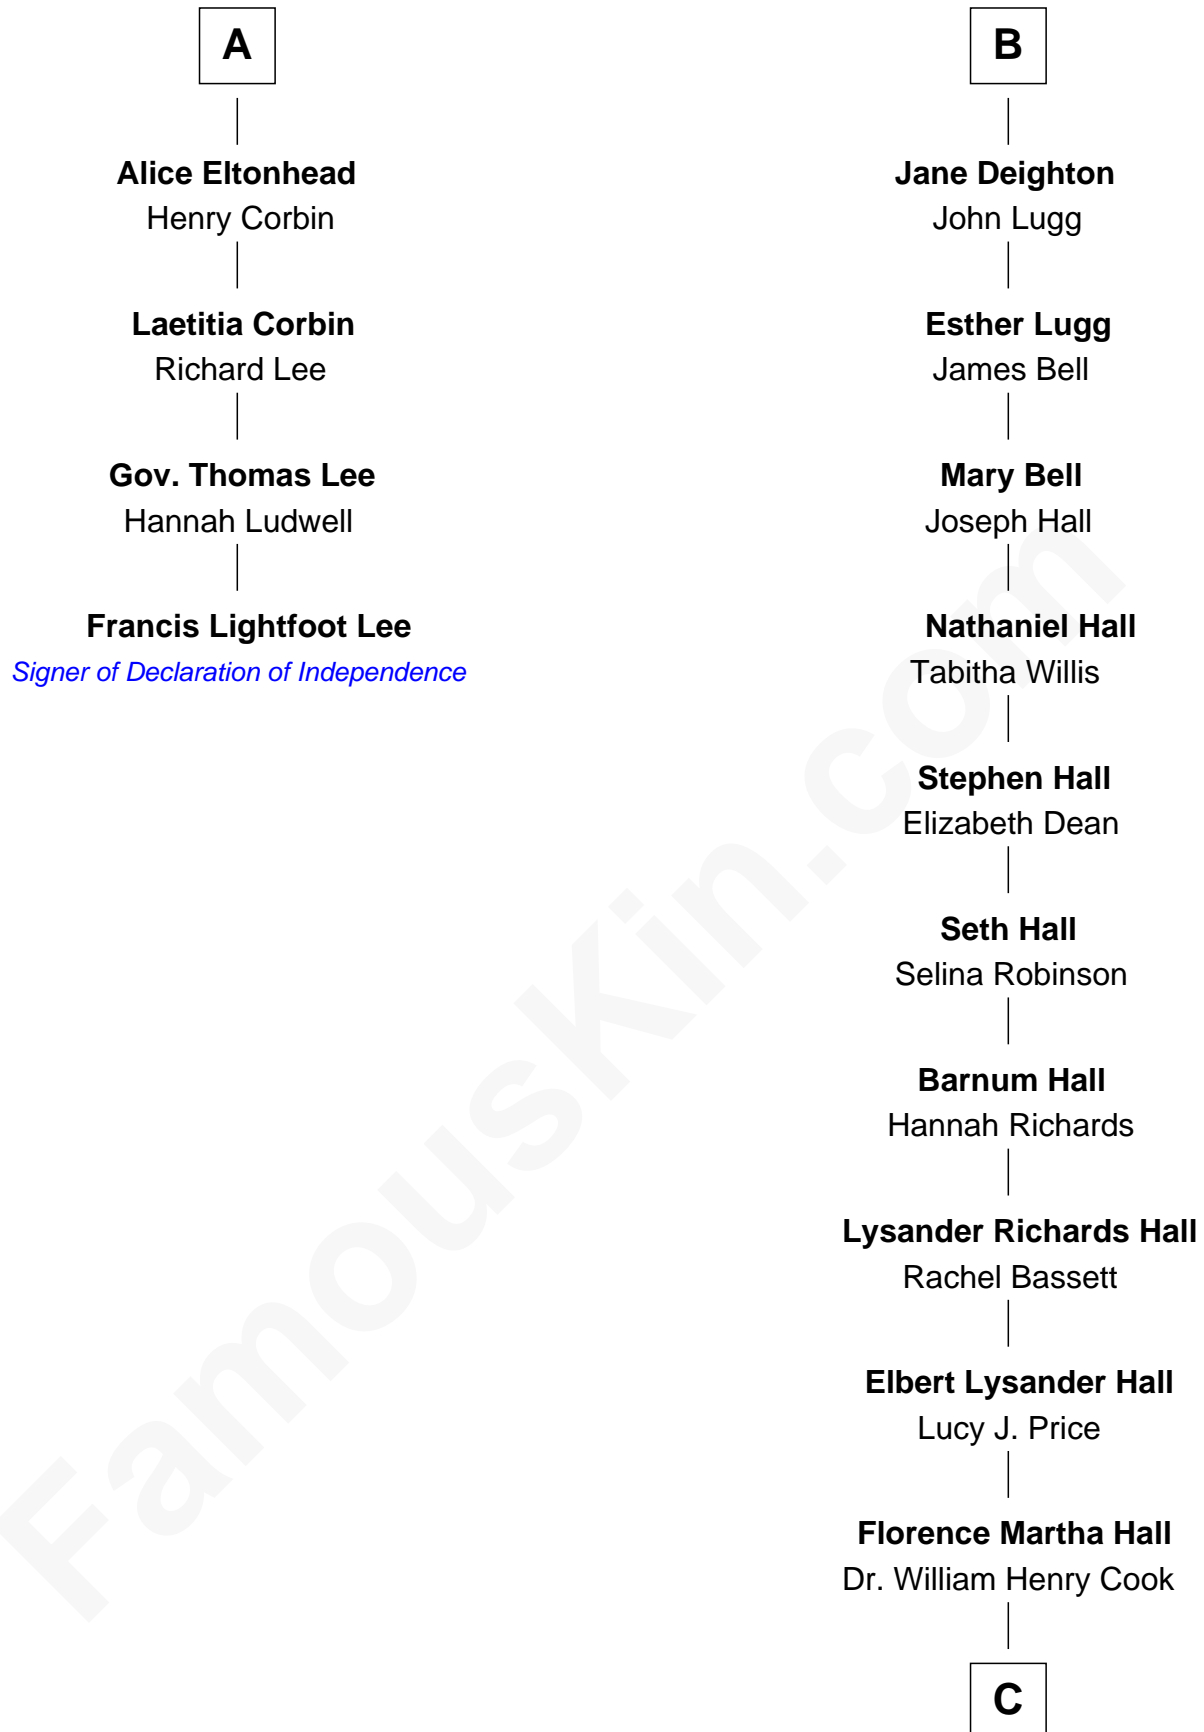

## Relationship Chart of

### Francis Lightfoot Lee

*Signer of the Declaration of Independence*

10th cousin 8 times removed of

**Geena Davis**

*Movie and TV Actress*

C

Lucille Martha Cook

William Frank Davis