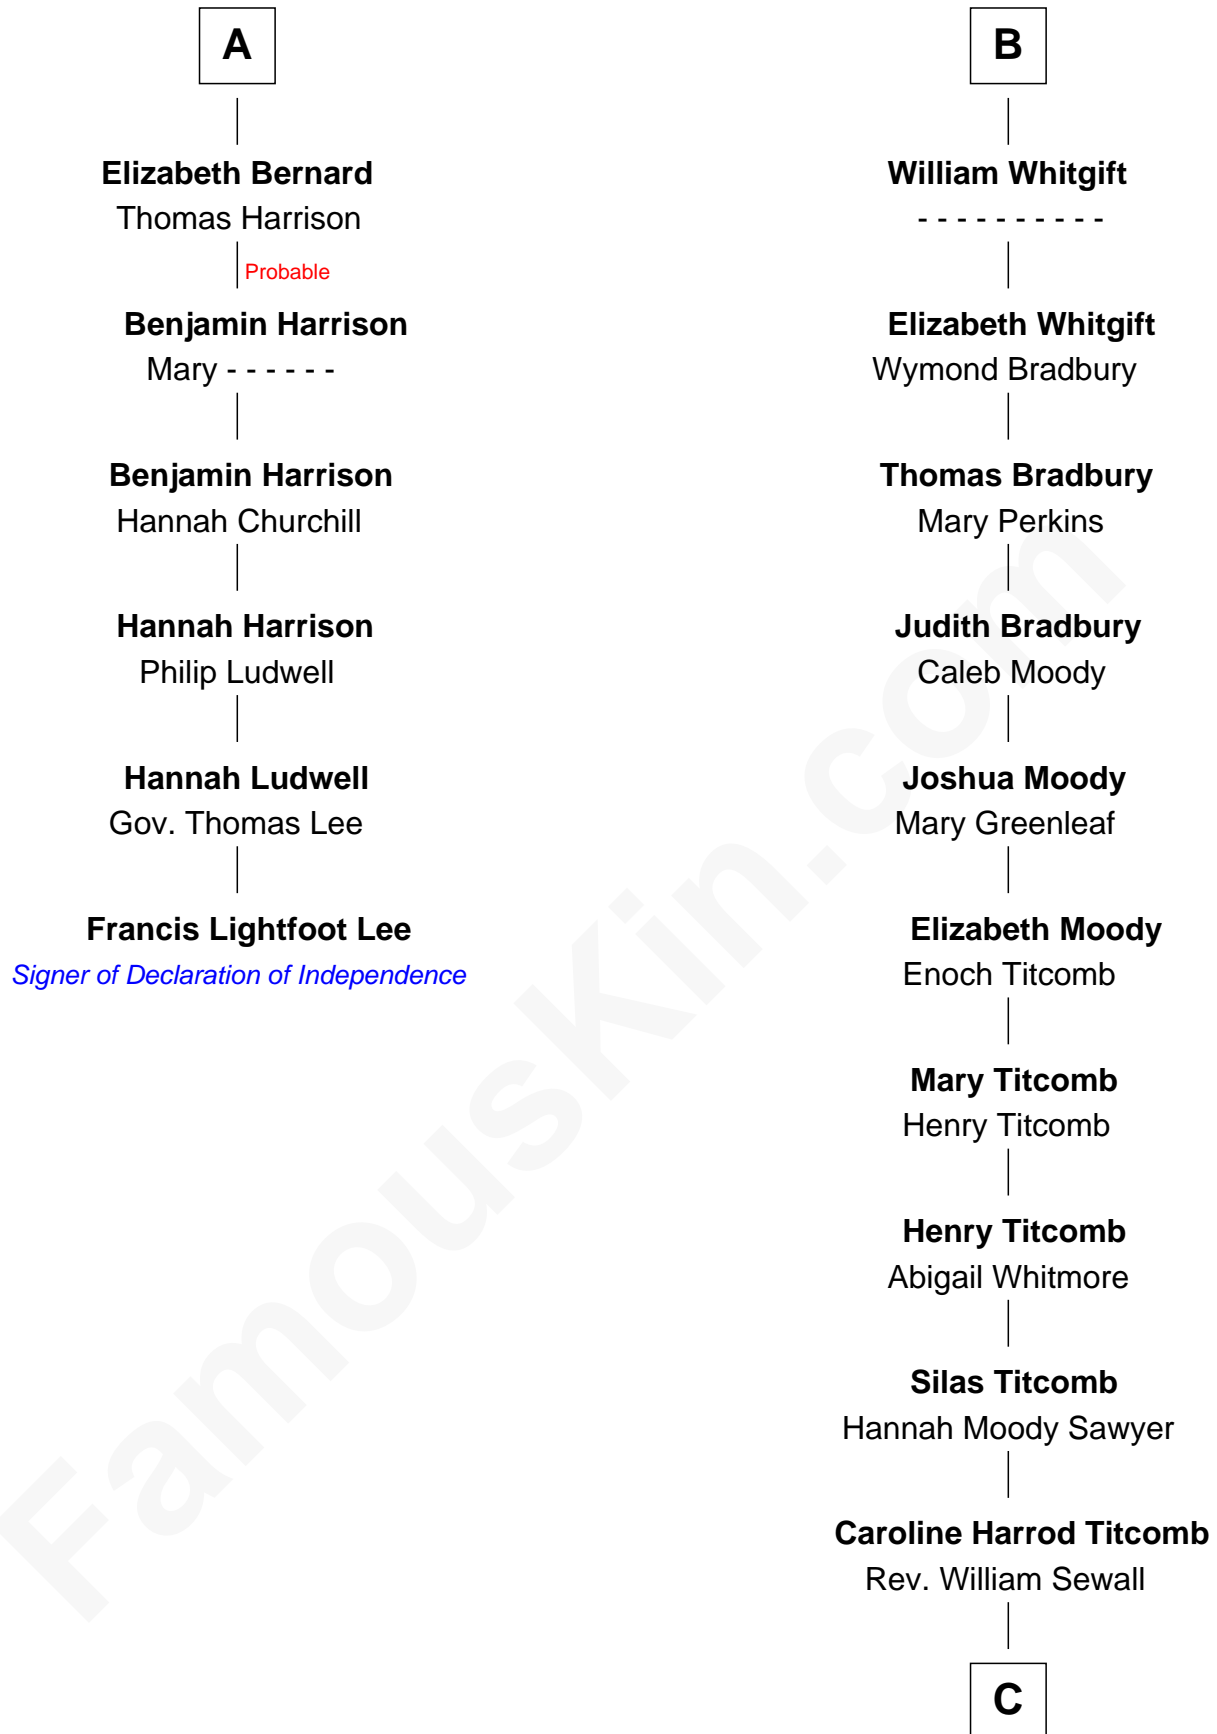

FamousKin.com

Relationship Chart of

Francis Lightfoot Lee

Signer of the Declaration of Independence

12th cousin 9 times removed of

Charlie Day

TV and Movie Actor

John de Welles

Maud de Roos

Margery de Welles

Stephen le Scrope

John le Scrope

Elizabeth Chaworth

Elizabeth le Scrope

Sir Henry le Scrope

Margaret Scrope

John de Welles

Eleanor de Mowbray

Eudo de Welles

Maud de Greystoke

Sir Lionel de Welles

Joan de Waterton

Margaret de Welles

Sir Thomas Dymoke

Jane Dymoke

John Fulnetby

Katherine Fulnetby

William Dynwell

Anne Dynwell

Henry Whitgift

B

C