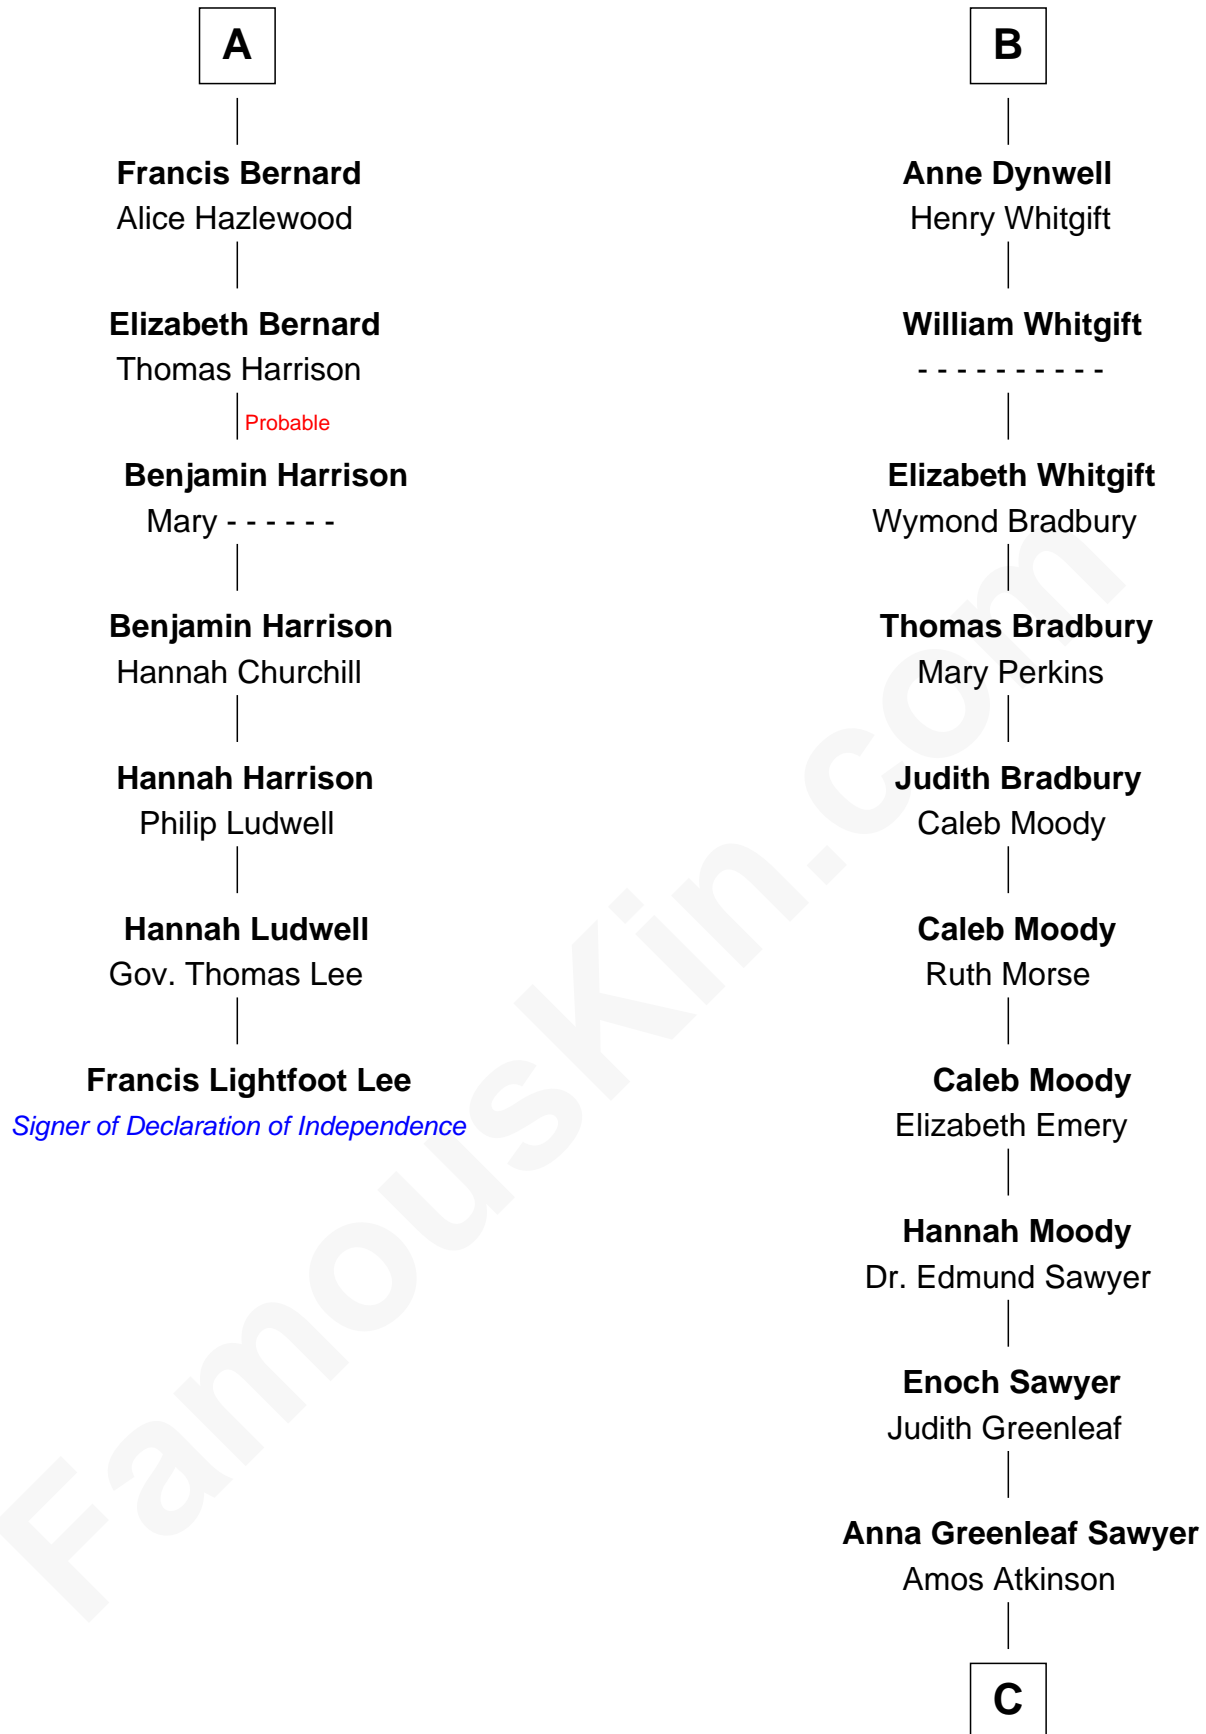

FamousKin.com

Relationship Chart of

Francis Lightfoot Lee

Signer of the Declaration of Independence

13th cousin 7 times removed of

Sam Waterston

Stage, TV and Movie Actor

C

Edward Atkinson

Mary Caroline Heath

Robert Whitman Atkinson

Ellizabeth Bispham Page

Alice Tucker Atkinson

George Chychele Waterston

Sam Waterston

Stage, TV and Movie Actor