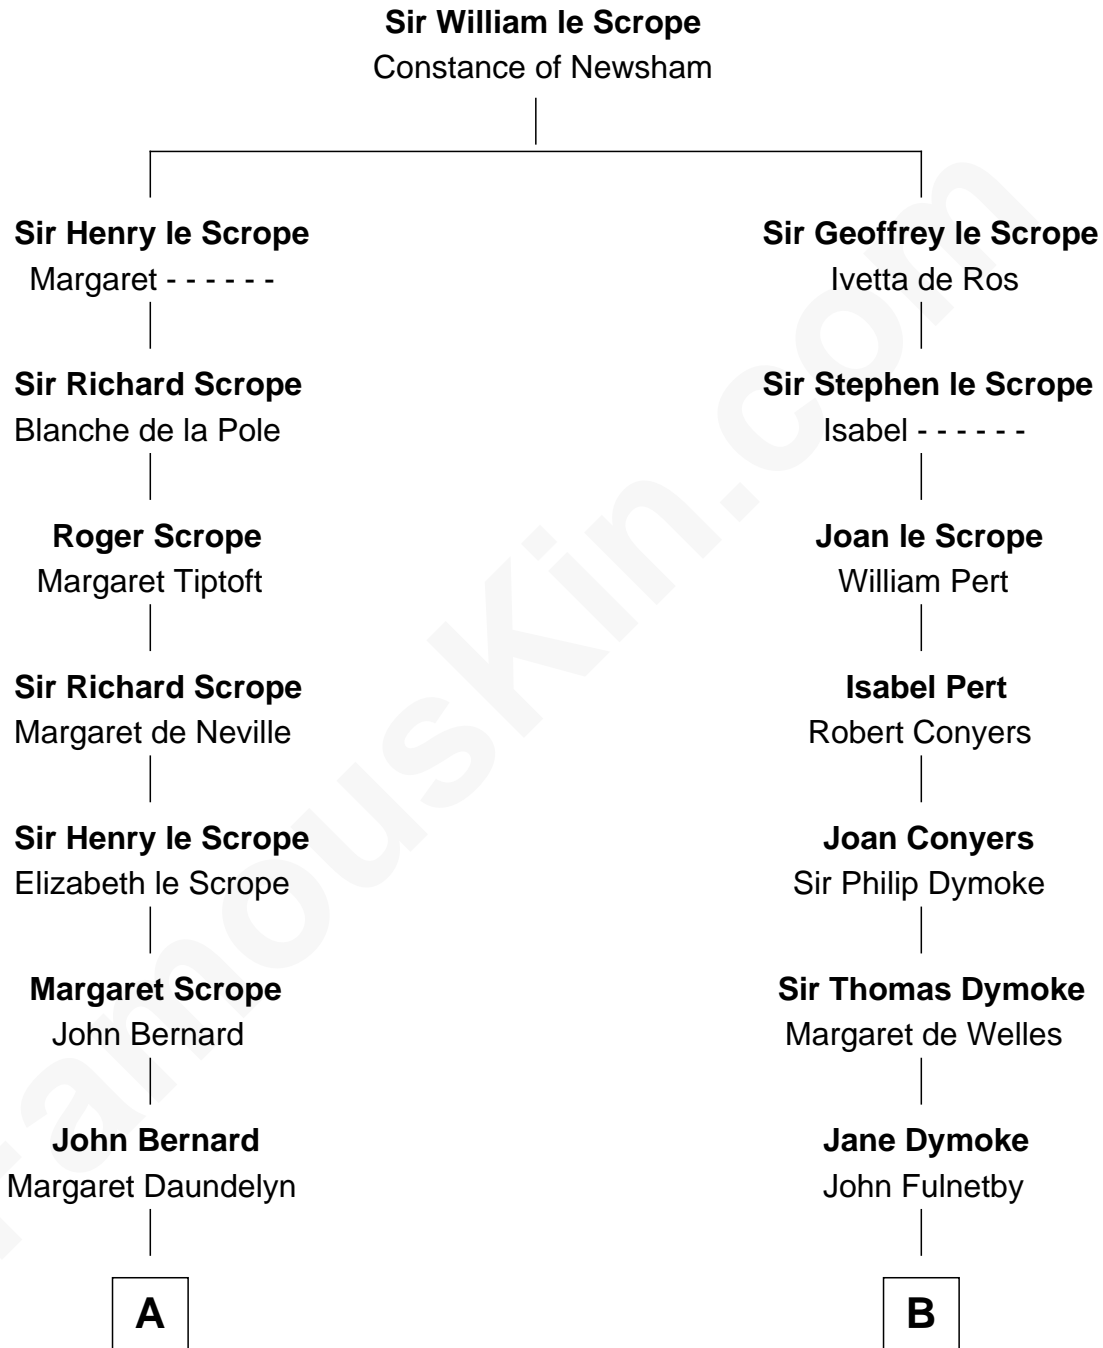

FamousKin.com

Relationship Chart of

Francis Lightfoot Lee

Signer of the Declaration of Independence

14th cousin 7 times removed of

Sam Waterston

Stage, TV and Movie Actor

C

Anna Greenleaf Sawyer

Amos Atkinson

Edward Atkinson

Mary Caroline Heath

Robert Whitman Atkinson

Elizabeth Bispham Page

Alice Tucker Atkinson

George Chychele Waterston

Sam Waterston

Stage, TV and Movie Actor