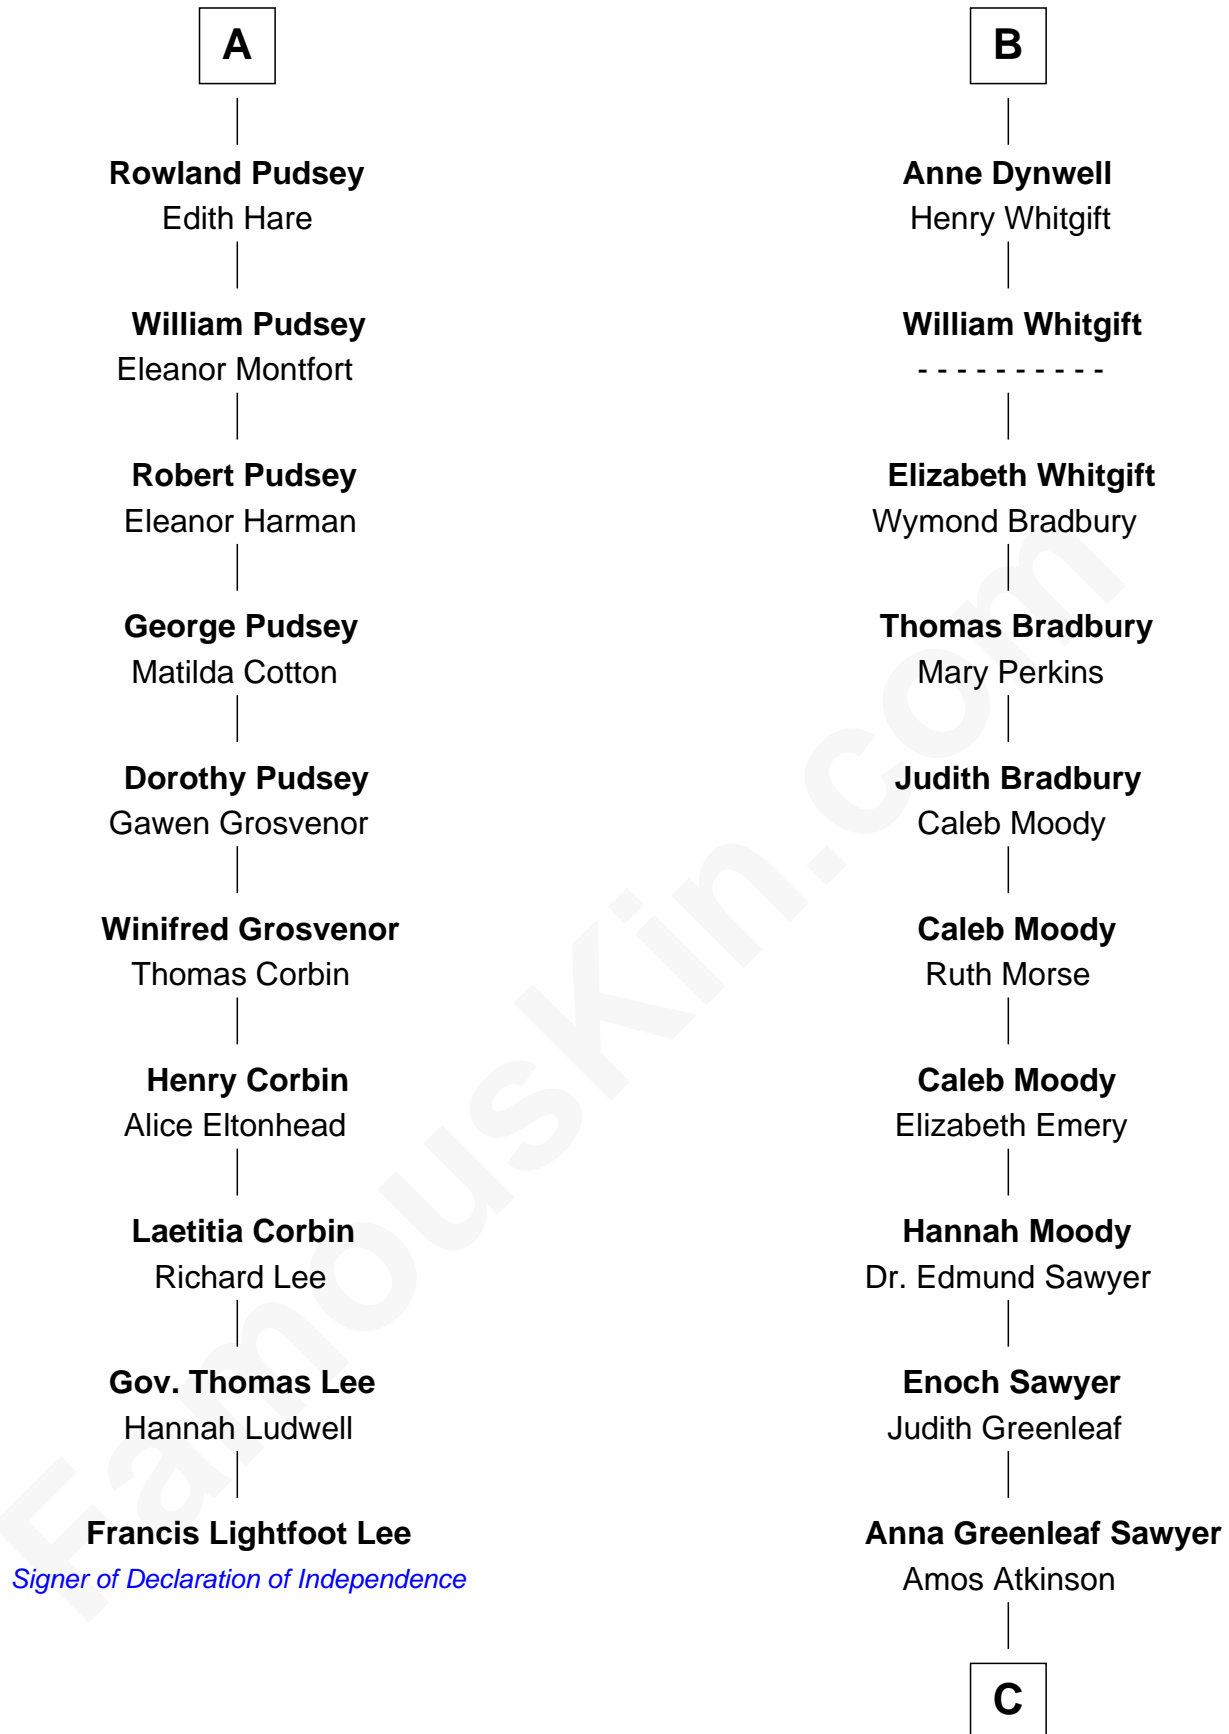

FamousKin.com

Relationship Chart of

Francis Lightfoot Lee

Signer of the Declaration of Independence

16th cousin 4 times removed of

Sam Waterston

Stage, TV and Movie Actor

Sir Geoffrey le Scrope

Ivetta de Ros

C

Edward Atkinson

Mary Caroline Heath

Robert Whitman Atkinson

Ellizabeth Bispham Page

Alice Tucker Atkinson

George Chychele Waterston