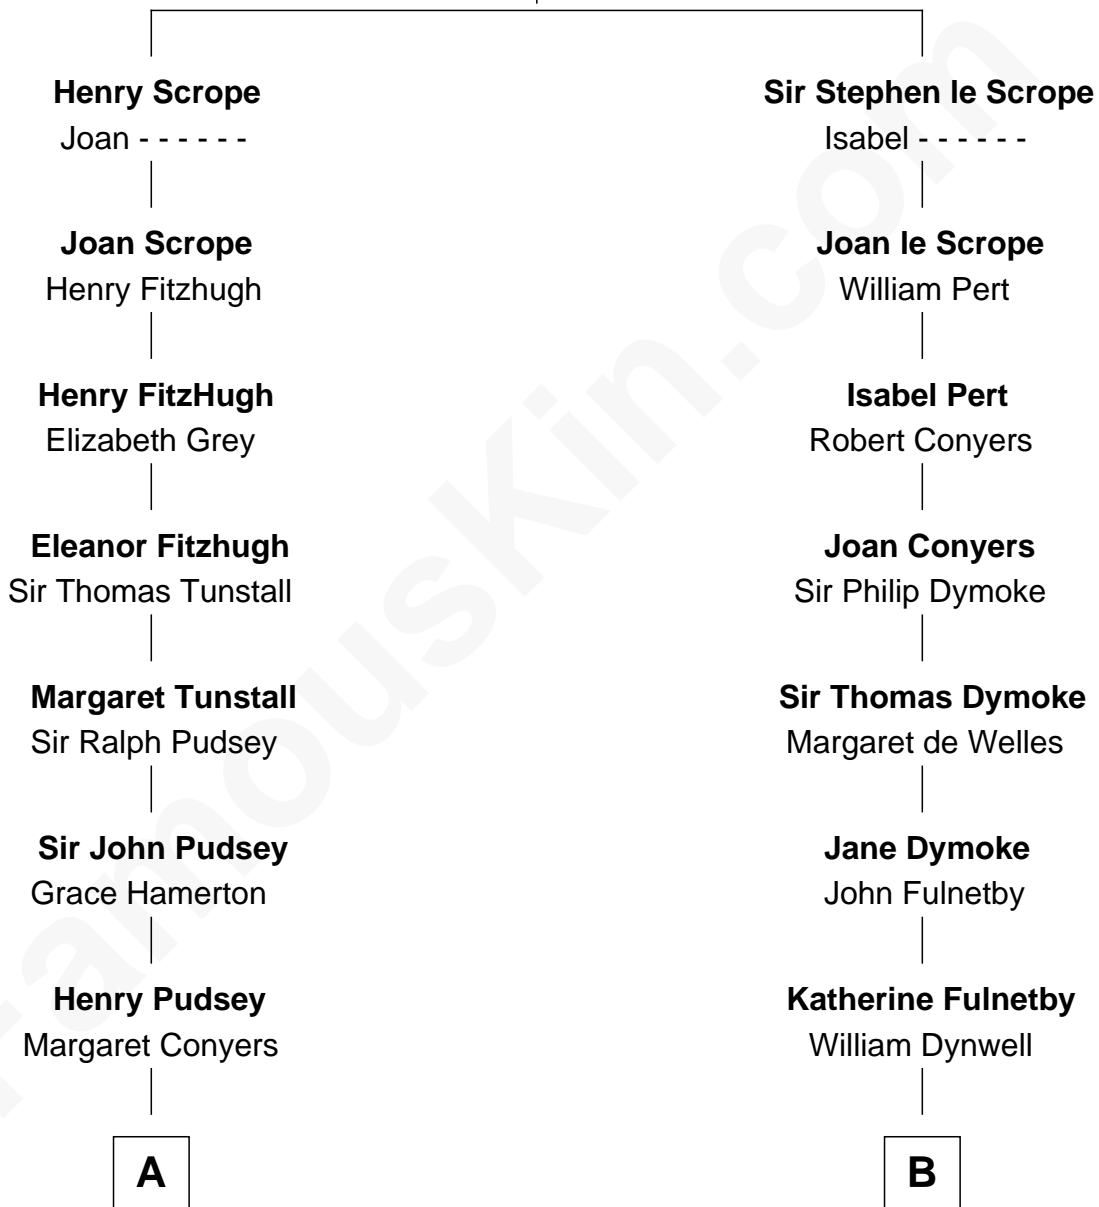

FamousKin.com

Relationship Chart of

Francis Lightfoot Lee

Signer of the Declaration of Independence

16th cousin 4 times removed of

Sam Waterston

Stage, TV and Movie Actor

Sir Geoffrey le Scrope

Ivetta de Ros

C

Edward Atkinson

Mary Caroline Heath

Robert Whitman Atkinson

Ellizabeth Bispham Page

Alice Tucker Atkinson

George Chychele Waterston

Sam Waterston

Stage, TV and Movie Actor

FamousKin.com