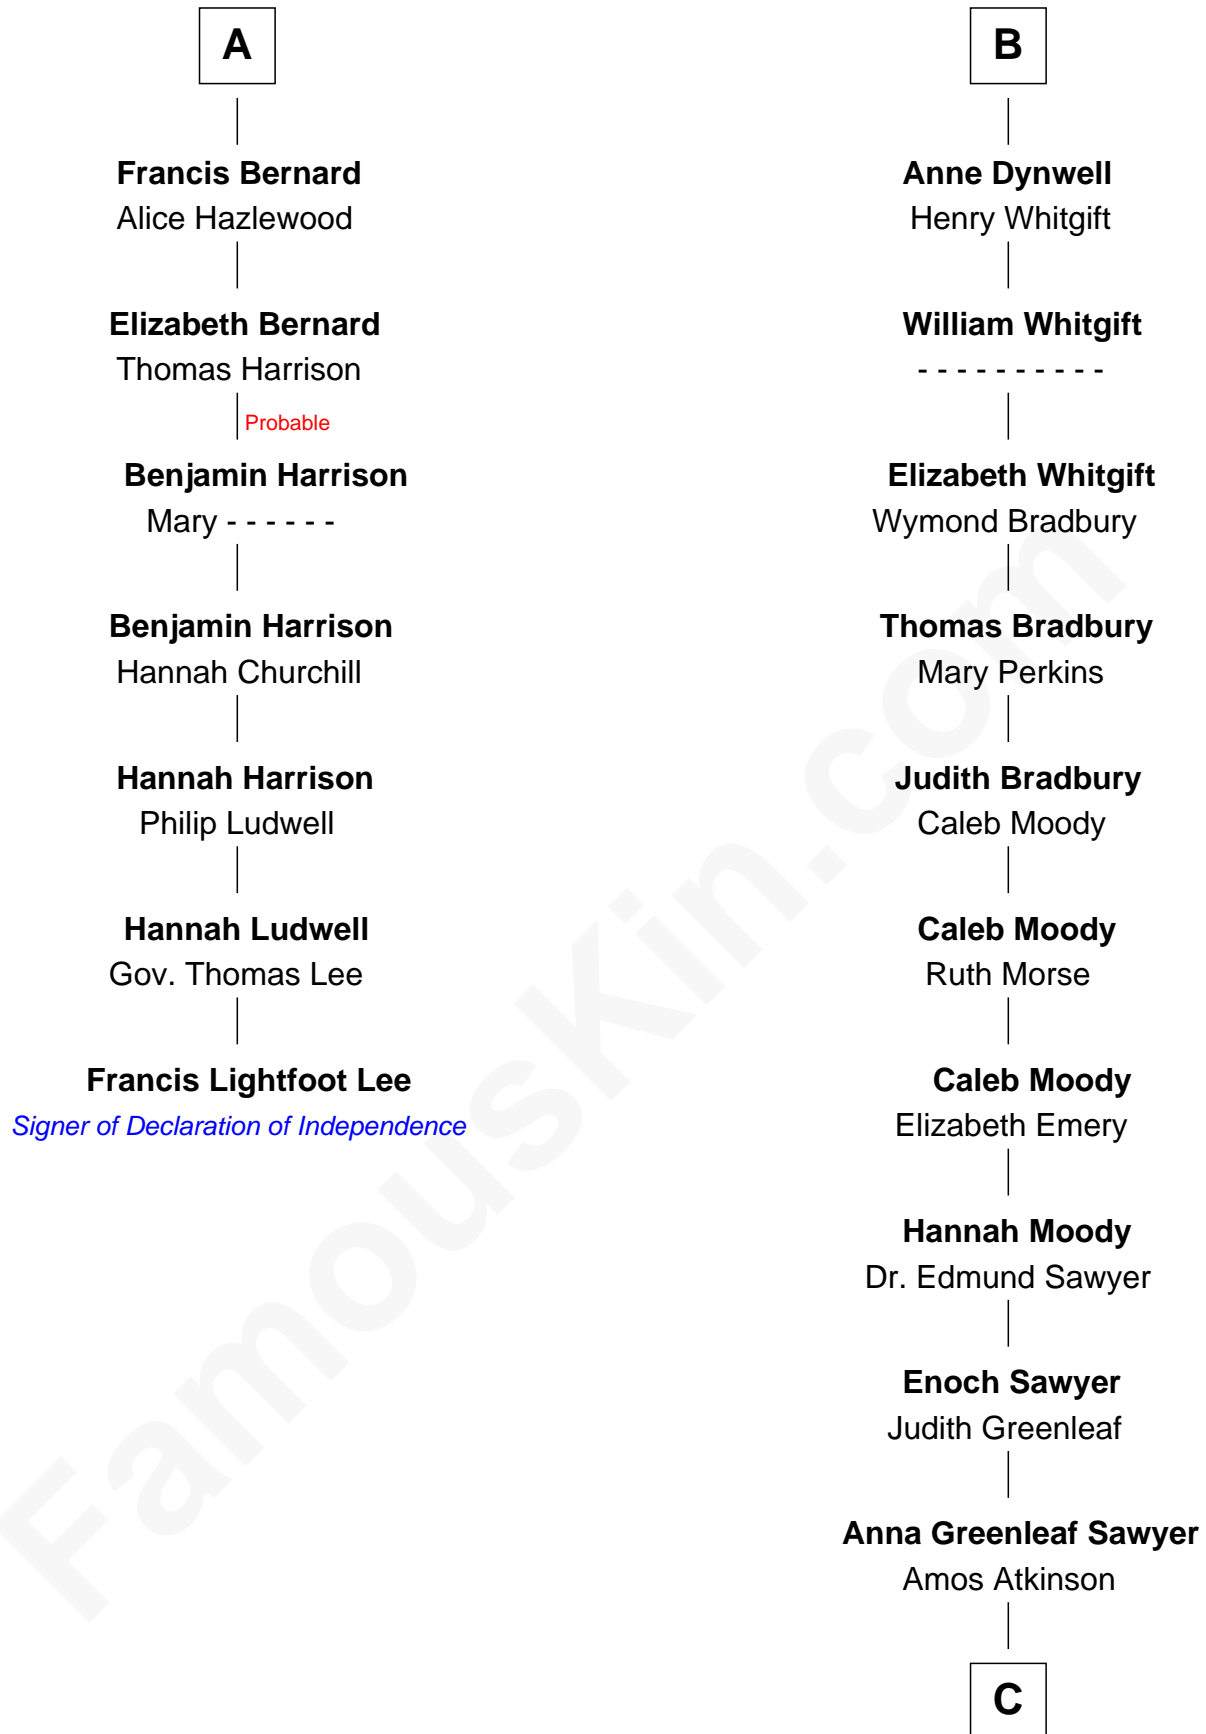

FamousKin.com

Relationship Chart of

Francis Lightfoot Lee

Signer of the Declaration of Independence

13th cousin 7 times removed of

Sam Waterston

Stage, TV and Movie Actor

Sir Henry de Percy

Idoine de Clifford

C

Edward Atkinson

Mary Caroline Heath

Robert Whitman Atkinson

Ellizabeth Bispham Page

Alice Tucker Atkinson

George Chychele Waterston