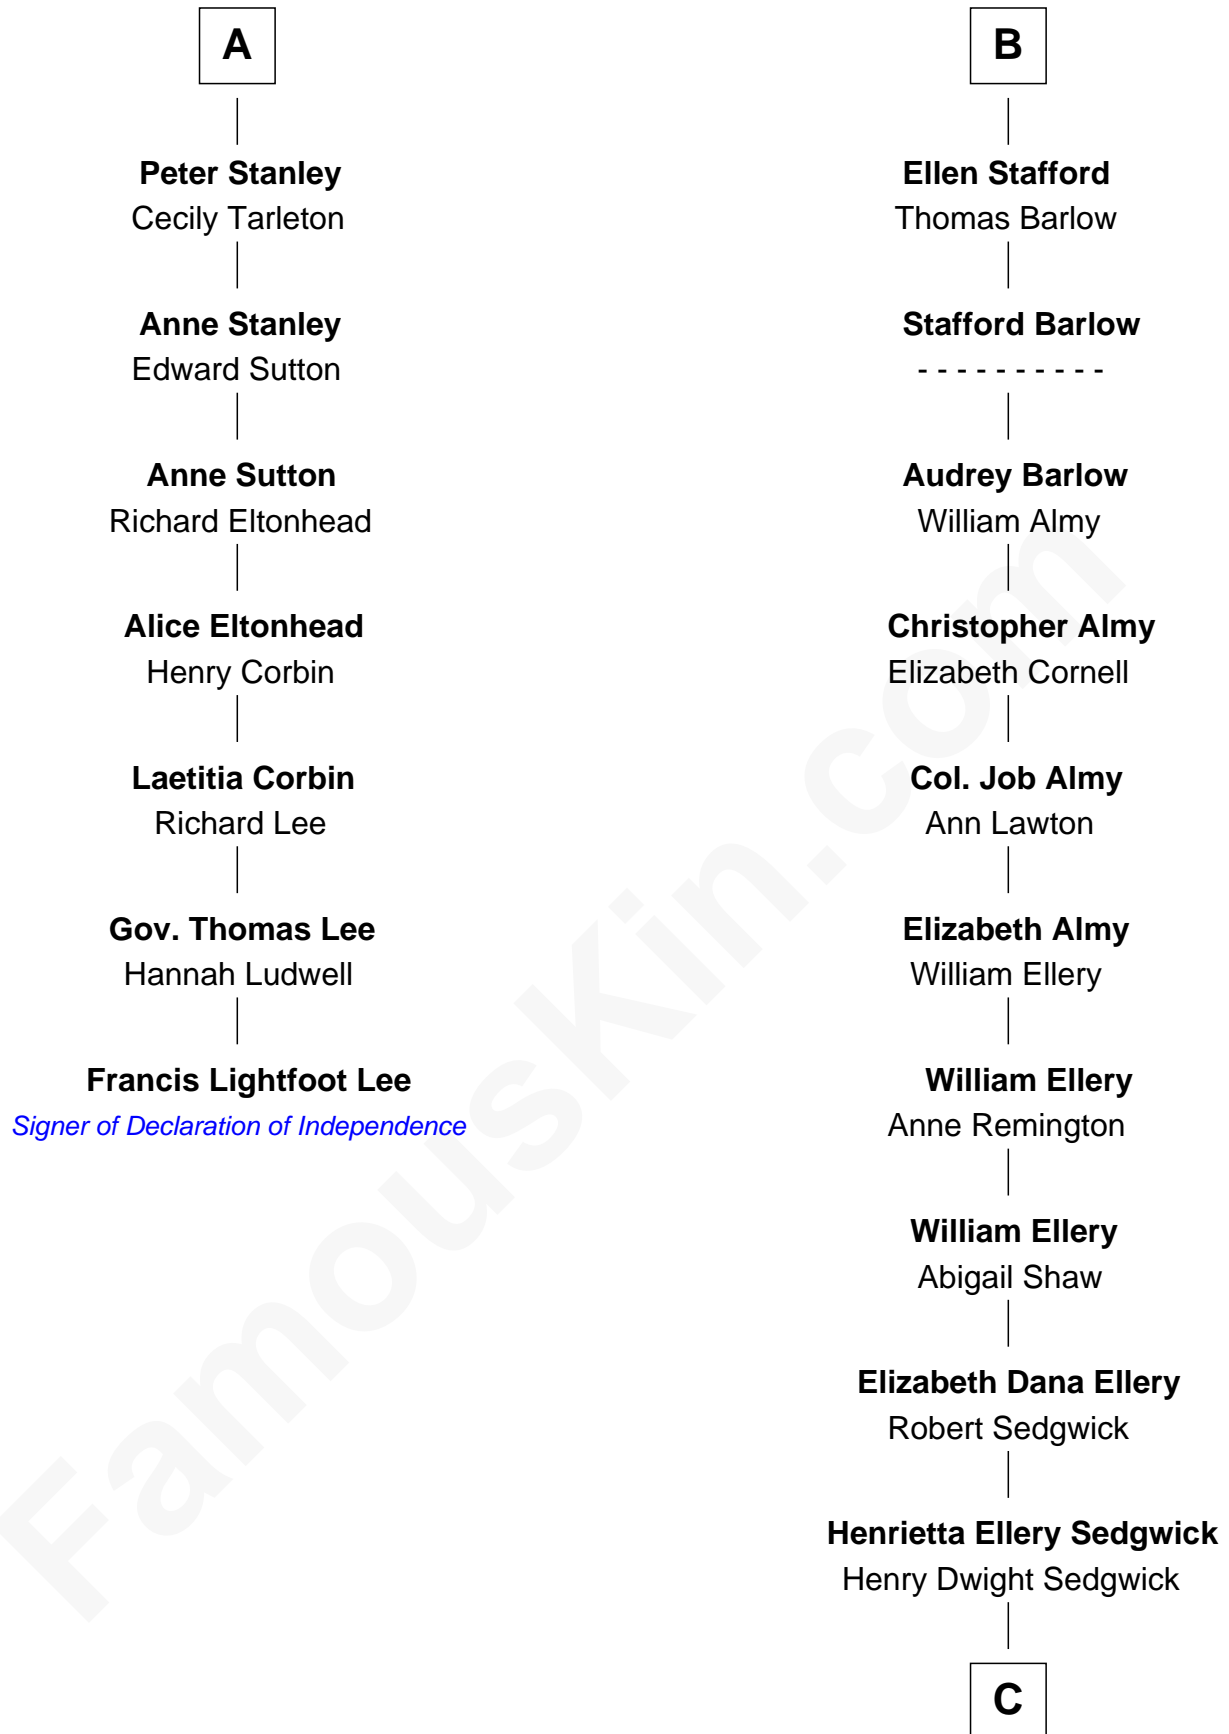

## Relationship Chart of

### Francis Lightfoot Lee

*Signer of the Declaration of Independence*

13th cousin 7 times removed of

**Kyra Sedgwick**

*TV and Movie Actress*

C

Henry Dwight Sedgwick

Sarah May Minturn

Robert Minturn Sedgwick

Helen Peabody

Henry Dwight Sedgwick

Patricia Ann Rosenwald

**Kyra Sedgwick**

*TV and Movie Actress*