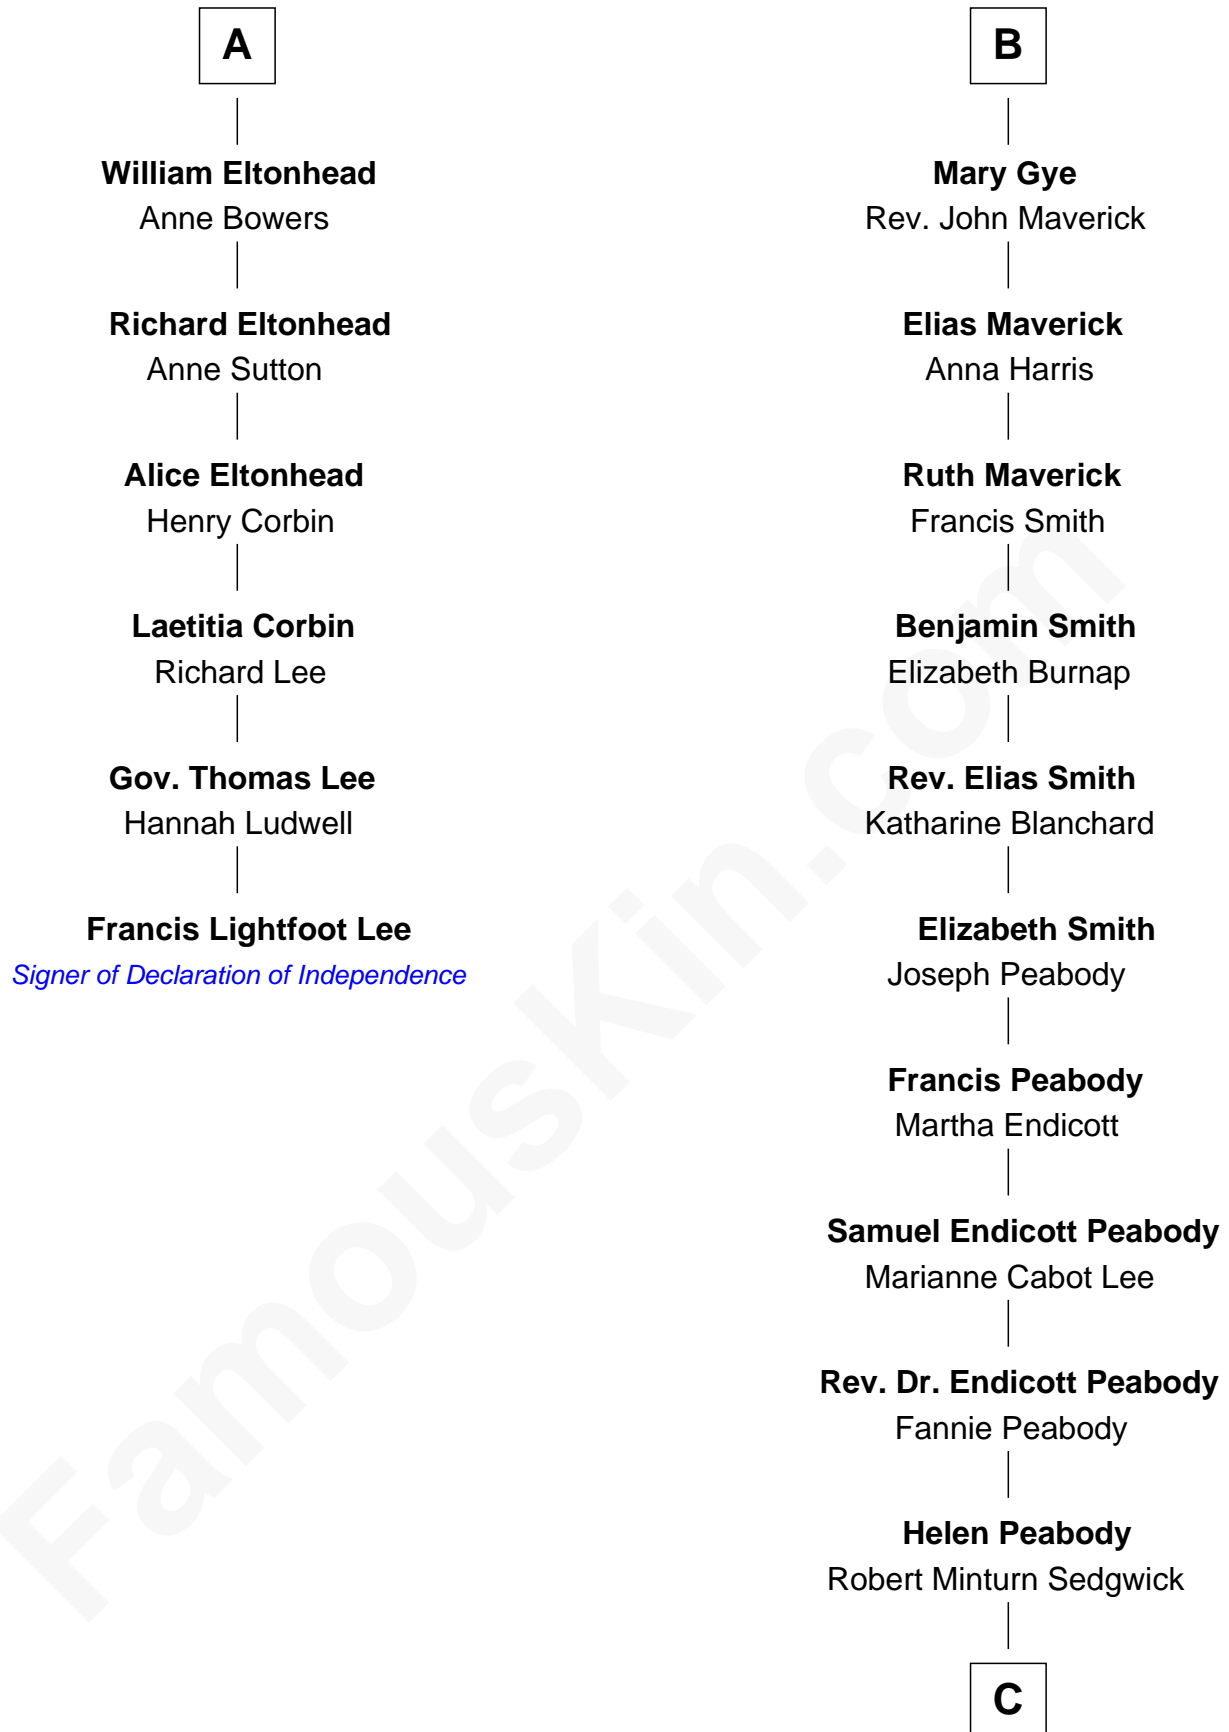

## Relationship Chart of

### Francis Lightfoot Lee

*Signer of the Declaration of Independence*

12th cousin 6 times removed of

**Kyra Sedgwick**

*TV and Movie Actress*

C

Henry Dwight Sedgwick

Patricia Ann Rosenwald