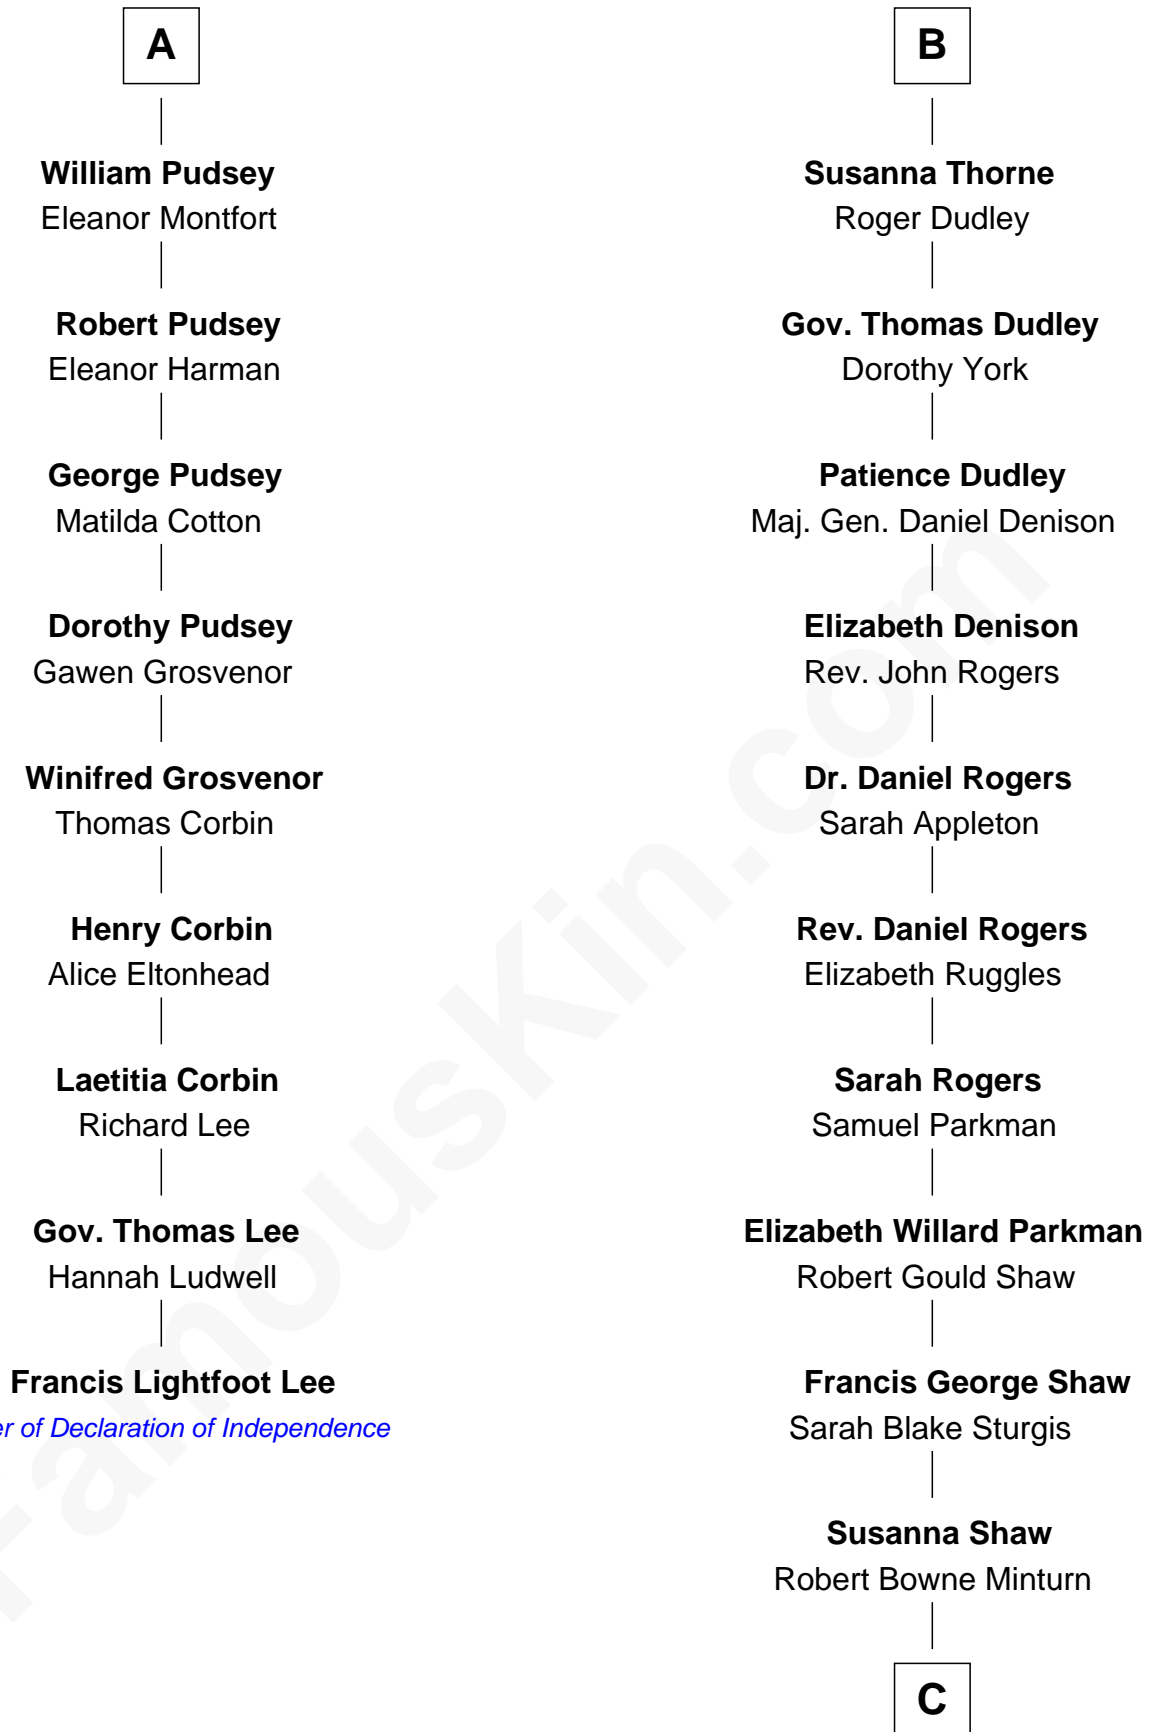

## Relationship Chart of

### Francis Lightfoot Lee

*Signer of the Declaration of Independence*

15th cousin 5 times removed of

**Kyra Sedgwick**

*TV and Movie Actress*

**C**

—  
**Sarah May Minturn**

Henry Dwight Sedgwick

—  
**Robert Minturn Sedgwick**

Helen Peabody

—  
**Henry Dwight Sedgwick**

Patricia Ann Rosenwald

—  
**Kyra Sedgwick**

*TV and Movie Actress*