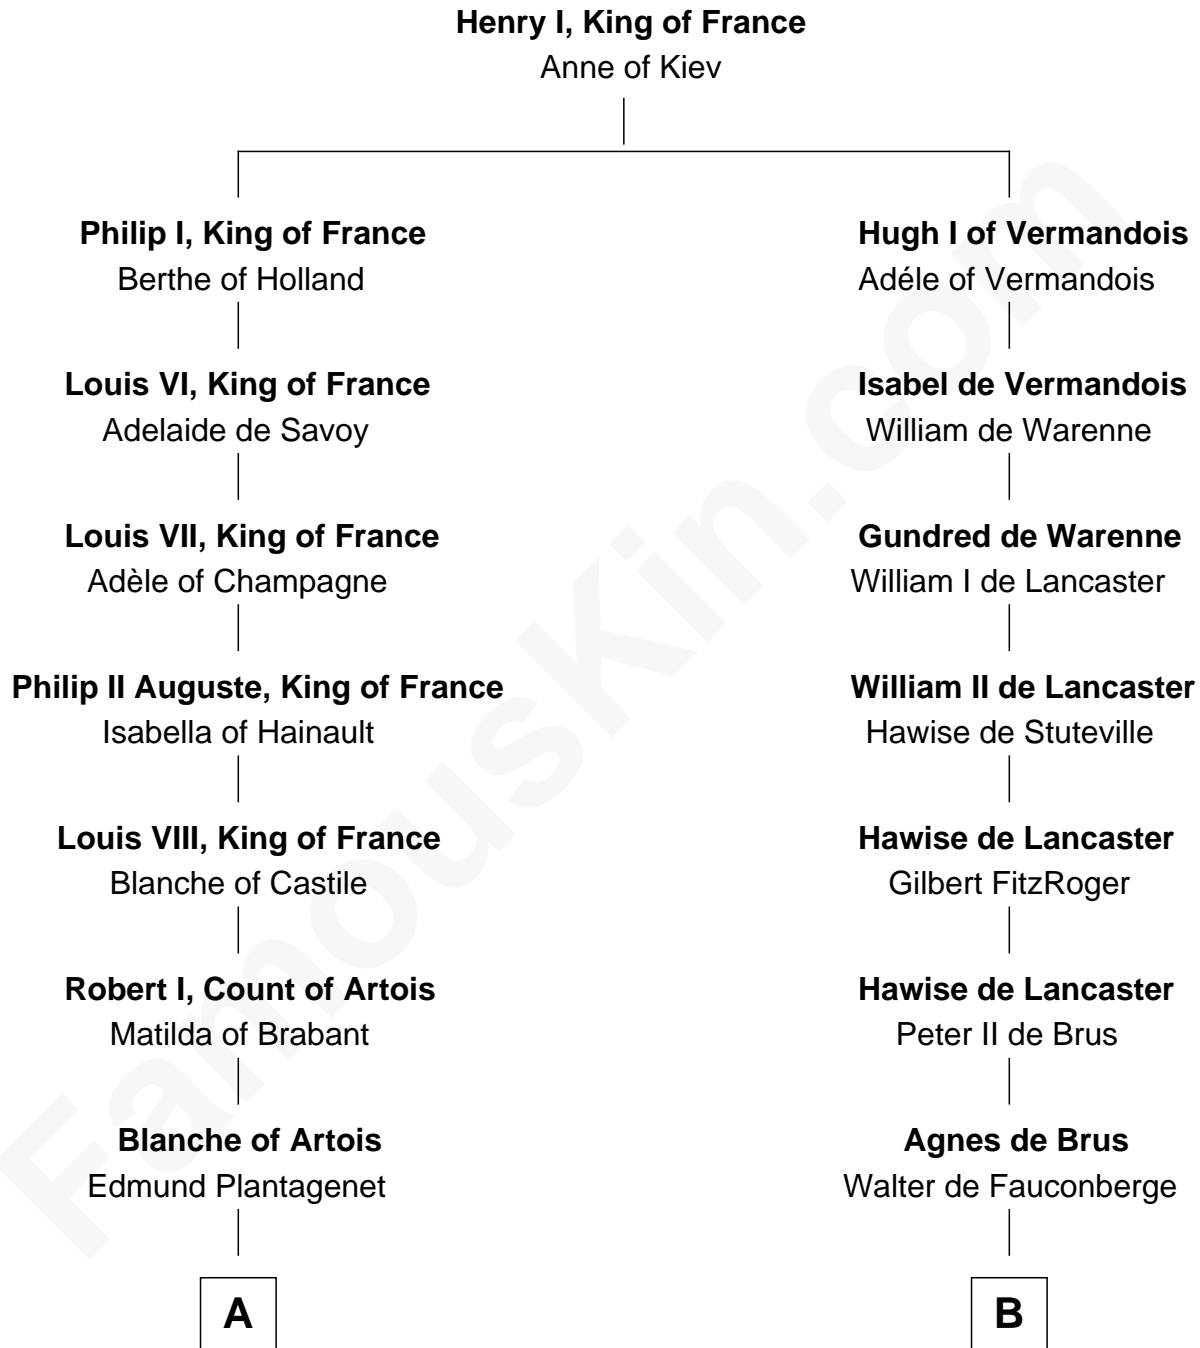

FamousKin.com

Relationship Chart of

Francis Lightfoot Lee

Signer of the Declaration of Independence

21st cousin of

William Ellery

Signer of the Declaration of Independence

C

Richard Eltonhead

Anne Sutton

Alice Eltonhead

Henry Corbin

Laetitia Corbin

Richard Lee

Gov. Thomas Lee

Hannah Ludwell