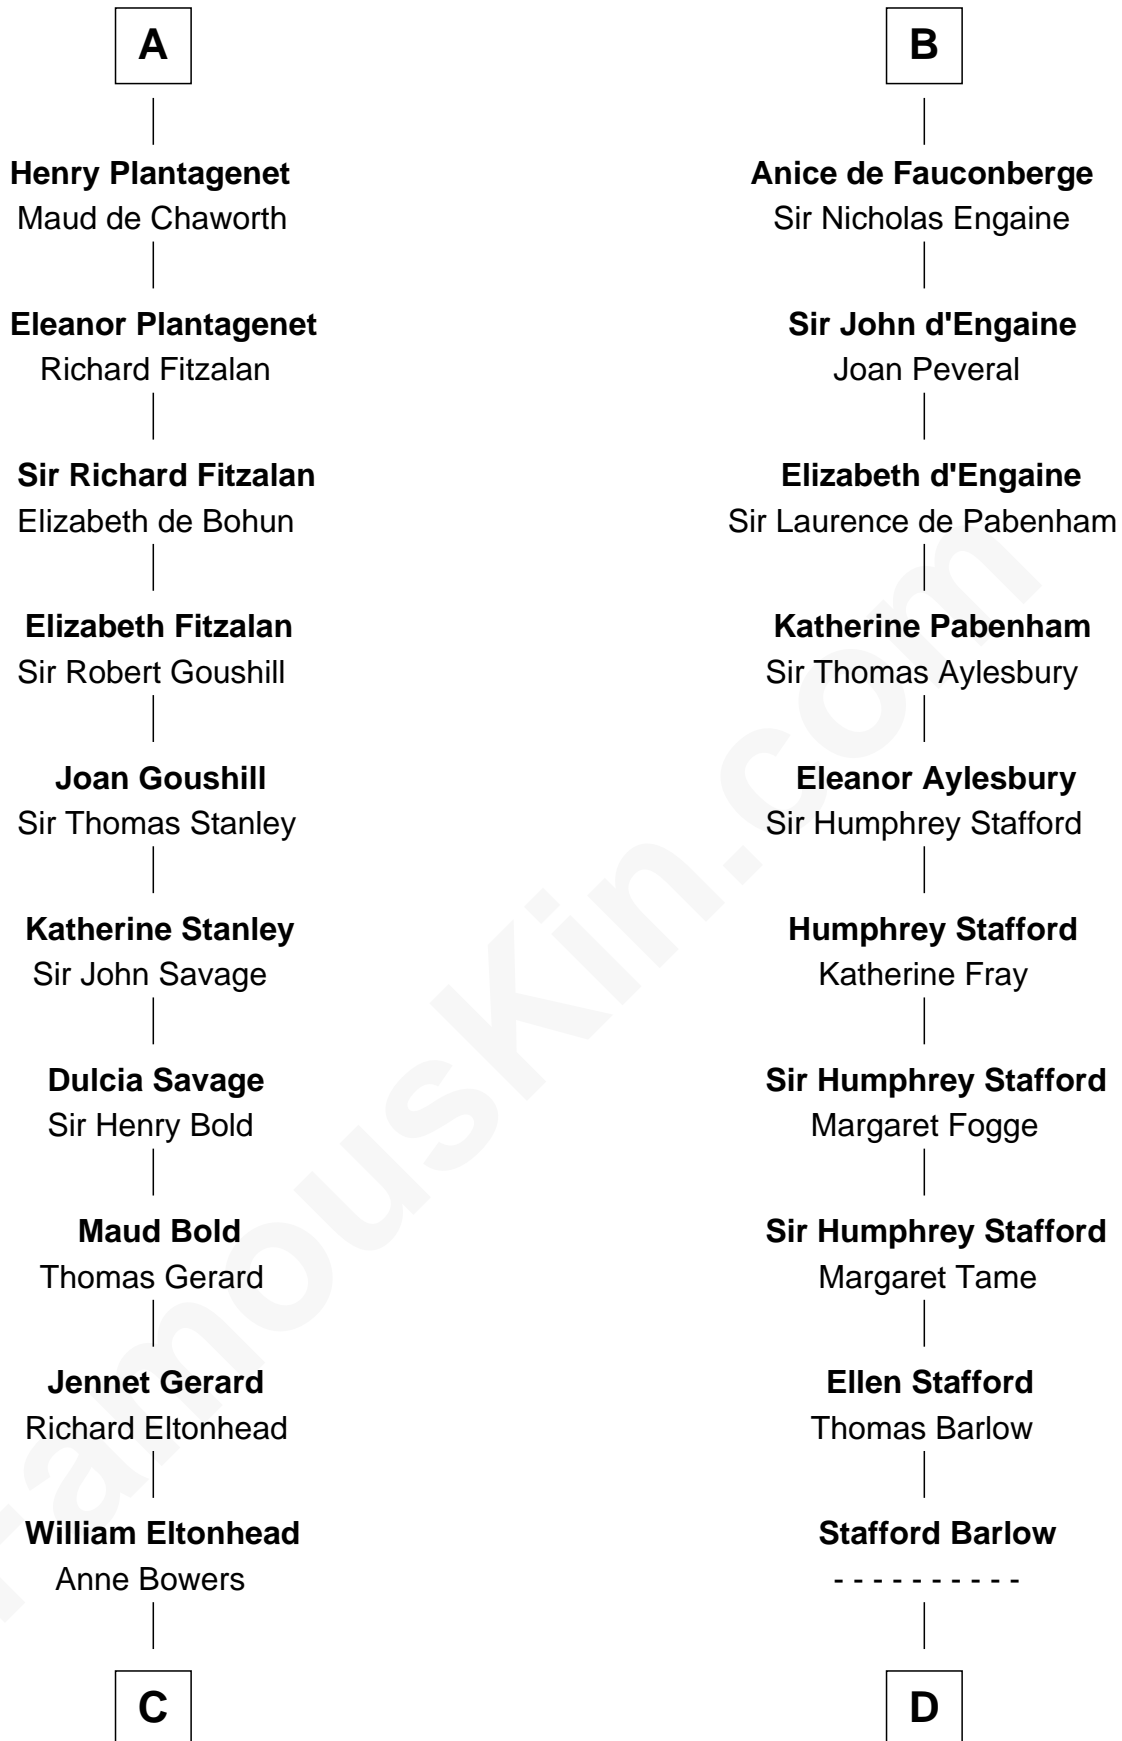

FamousKin.com

Relationship Chart of

Francis Lightfoot Lee

Signer of the Declaration of Independence

21st cousin of

William Ellery

Signer of the Declaration of Independence

C

Richard Eltonhead

Anne Sutton

Alice Eltonhead

Henry Corbin

Laetitia Corbin

Richard Lee

Gov. Thomas Lee

Hannah Ludwell