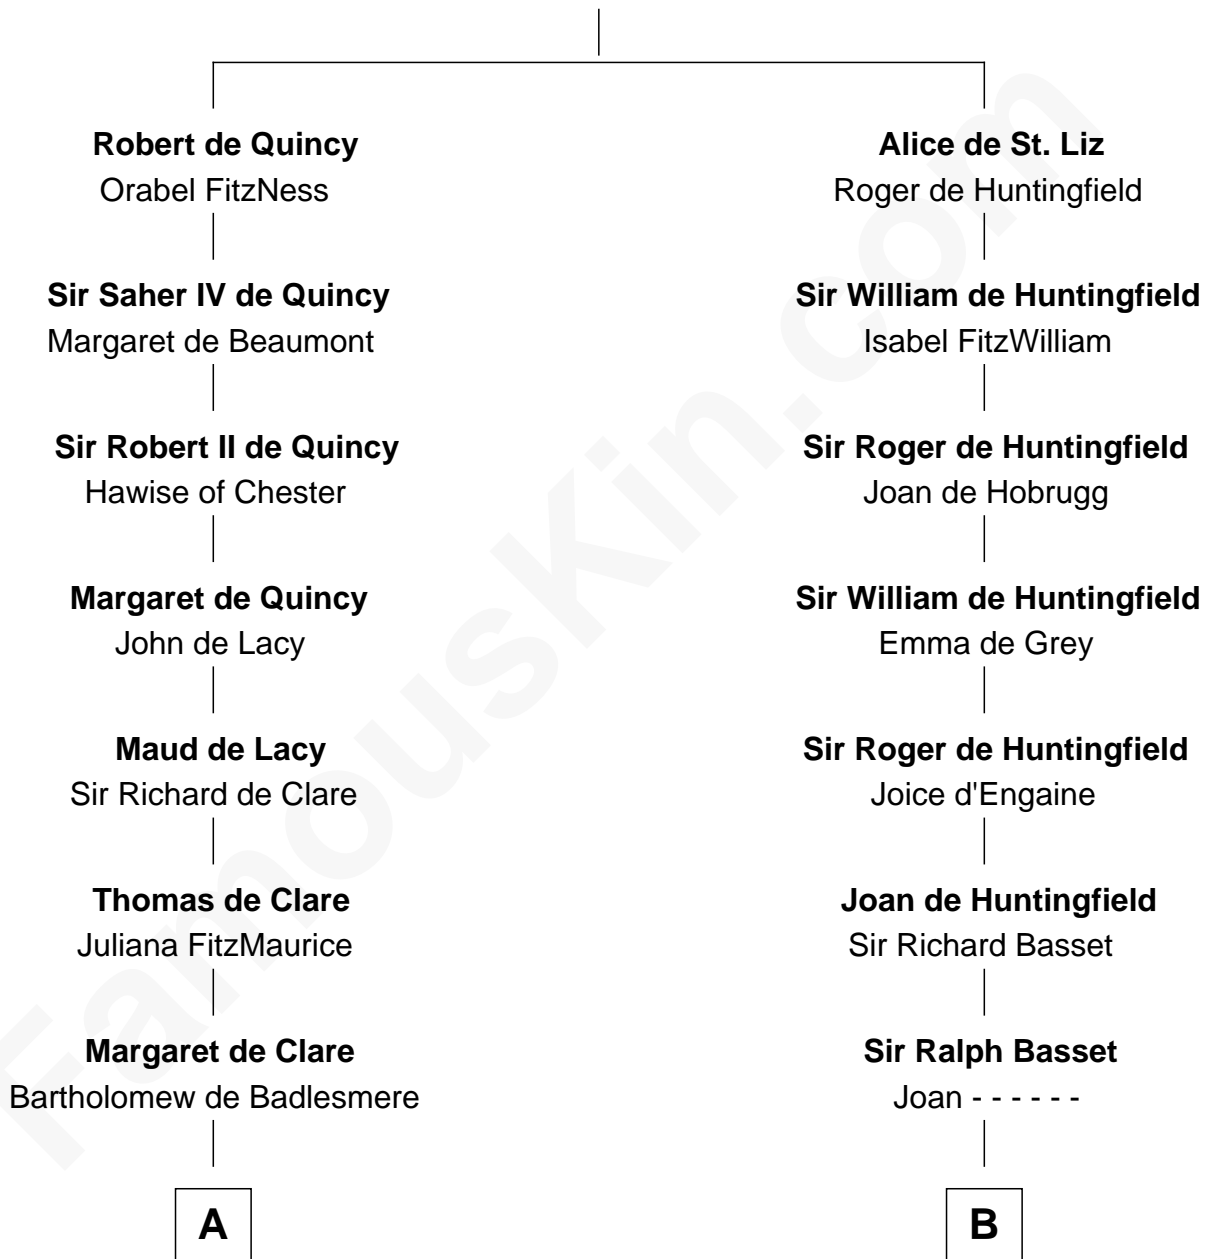

FamousKin.com

Relationship Chart of

Francis Lightfoot Lee

Signer of the Declaration of Independence

20th cousin of

William Ellery

Signer of the Declaration of Independence

Saher I de Quincy

Maud de St. Liz

C

Alice Eltonhead

Henry Corbin

Laetitia Corbin

Richard Lee

Gov. Thomas Lee

Hannah Ludwell