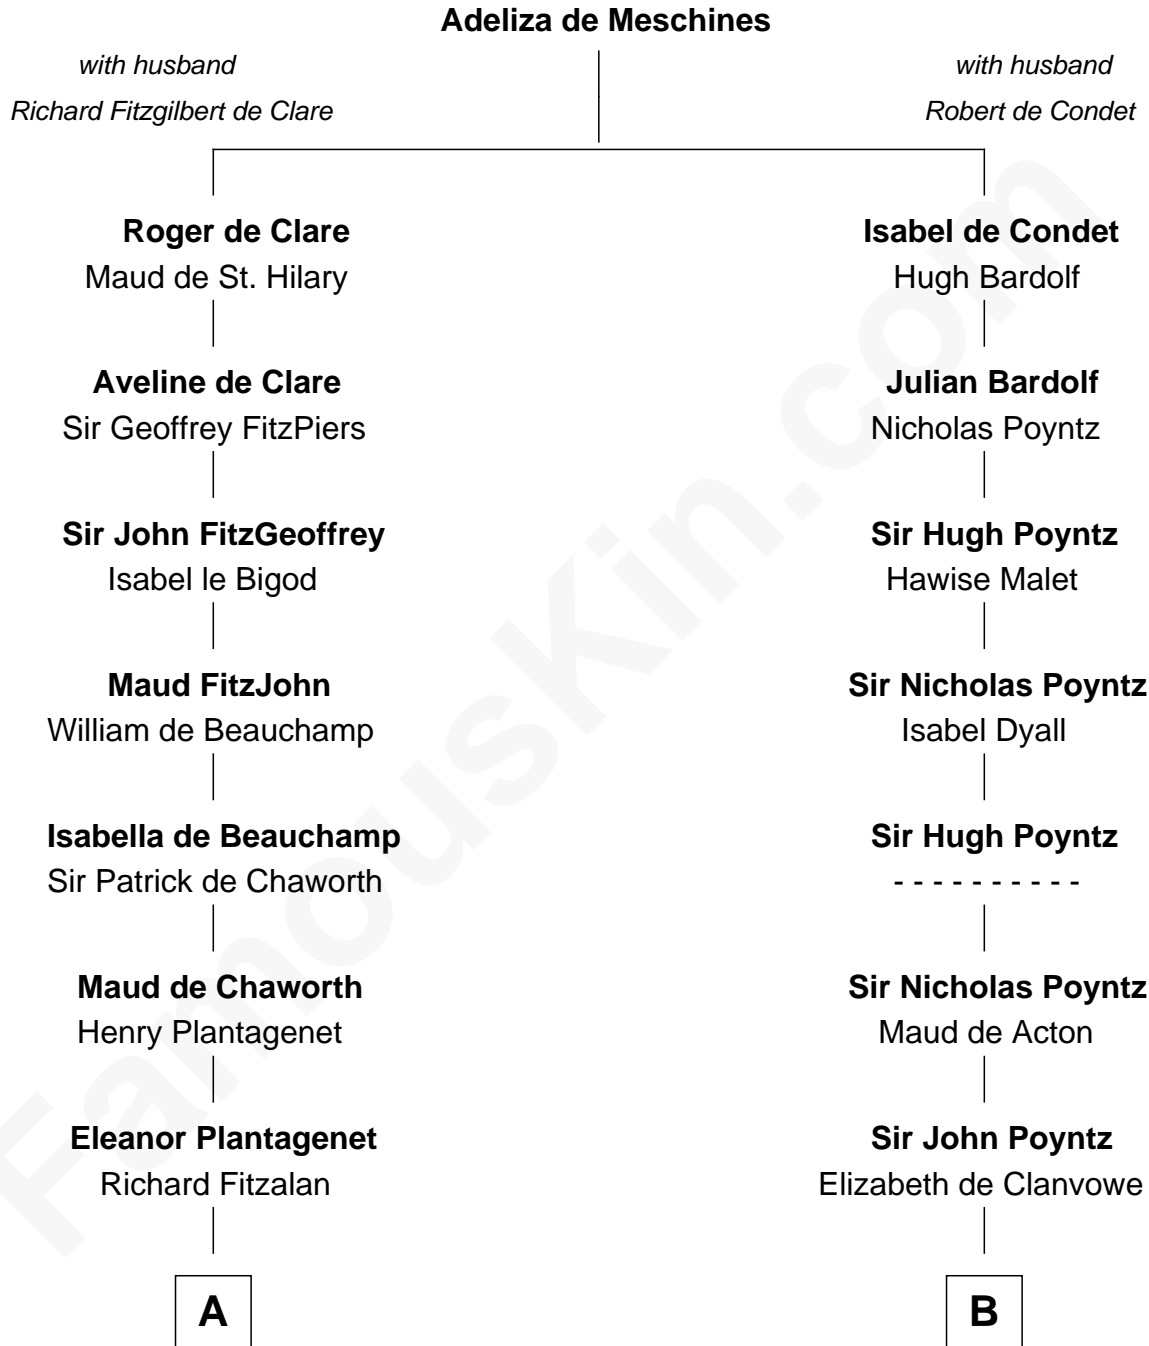

FamousKin.com

Relationship Chart of

Francis Lightfoot Lee

Signer of the Declaration of Independence

19th cousin of

William Ellery

Signer of the Declaration of Independence

C

Laetitia Corbin

Richard Lee

Gov. Thomas Lee

Hannah Ludwell

Francis Lightfoot Lee

Signer of Declaration of Independence

D

Col. Job Almy