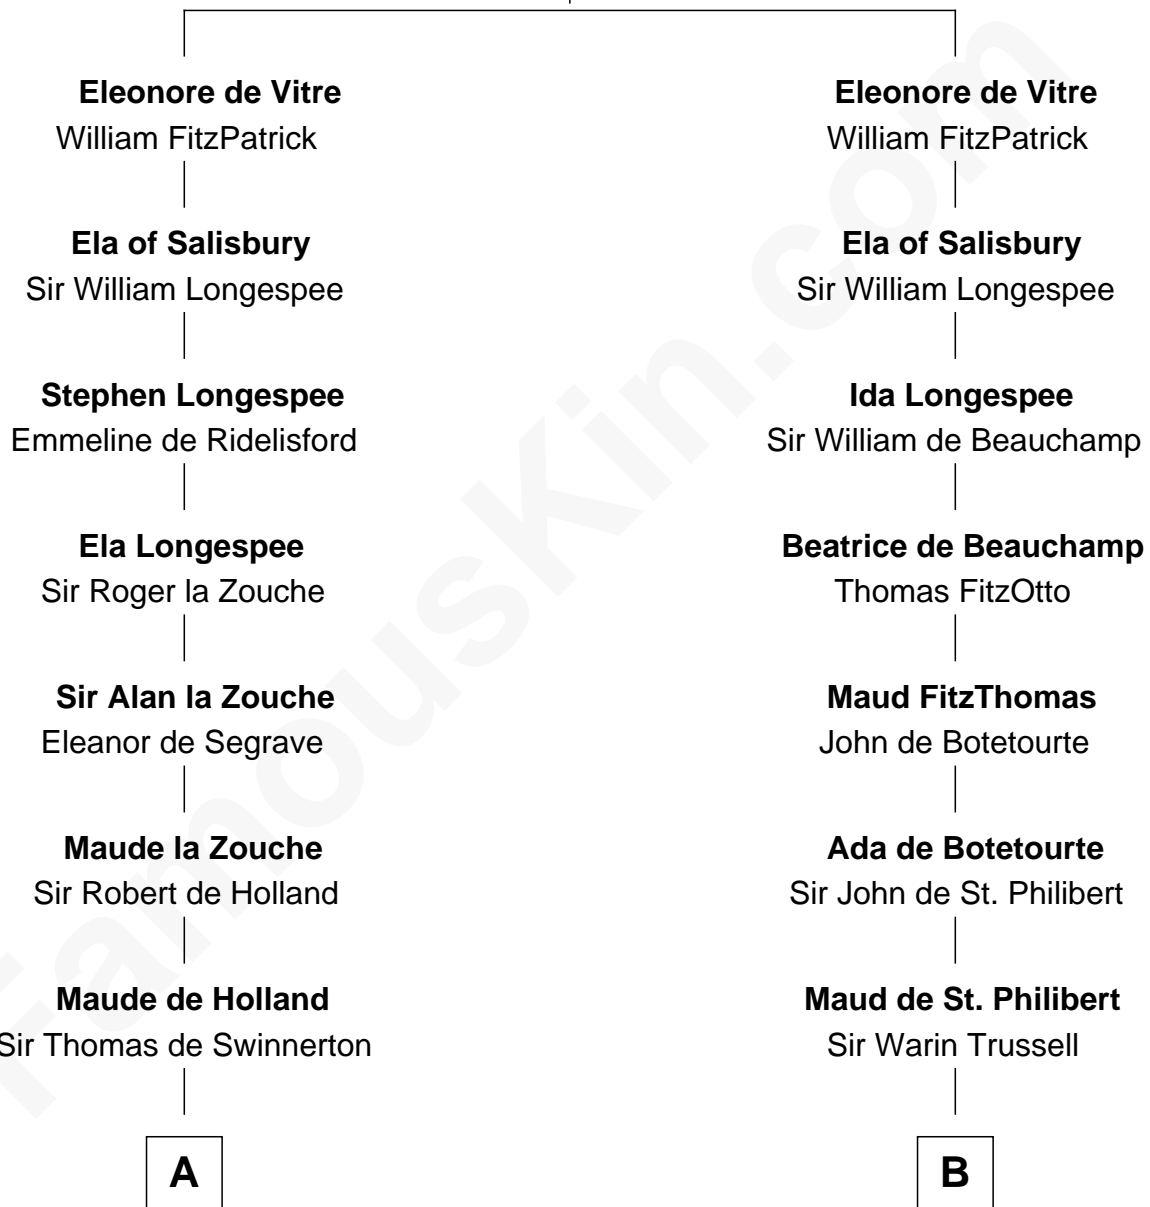

FamousKin.com

Relationship Chart of

Francis Lightfoot Lee

Signer of the Declaration of Independence

19th cousin 1 time removed of

William Ellery

Signer of the Declaration of Independence

Robert III de Vitre

C

Laetitia Corbin

Richard Lee

Gov. Thomas Lee

Hannah Ludwell

Francis Lightfoot Lee

Signer of Declaration of Independence

D