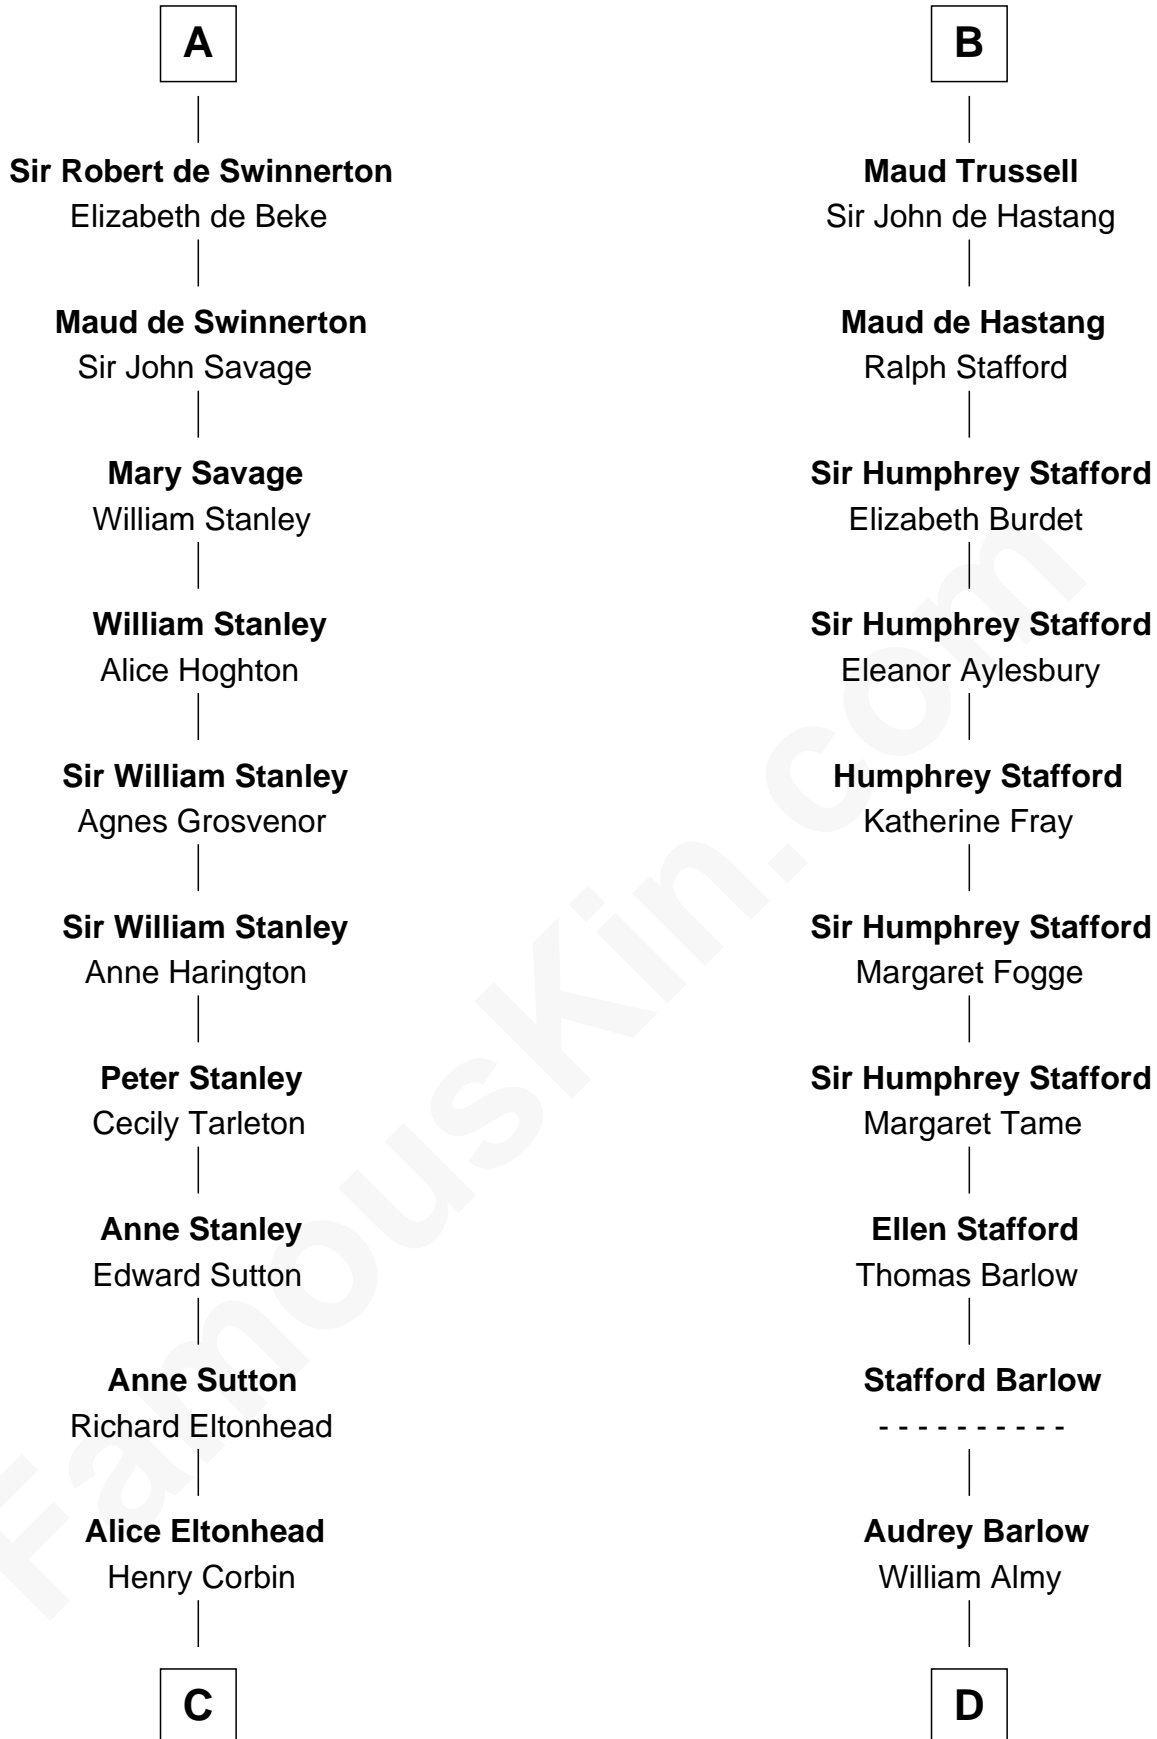

FamousKin.com

Relationship Chart of

Francis Lightfoot Lee

Signer of the Declaration of Independence

19th cousin 1 time removed of

William Ellery

Signer of the Declaration of Independence

Robert III de Vitre

C

Laetitia Corbin

Richard Lee

Gov. Thomas Lee

Hannah Ludwell

Francis Lightfoot Lee

Signer of Declaration of Independence

D