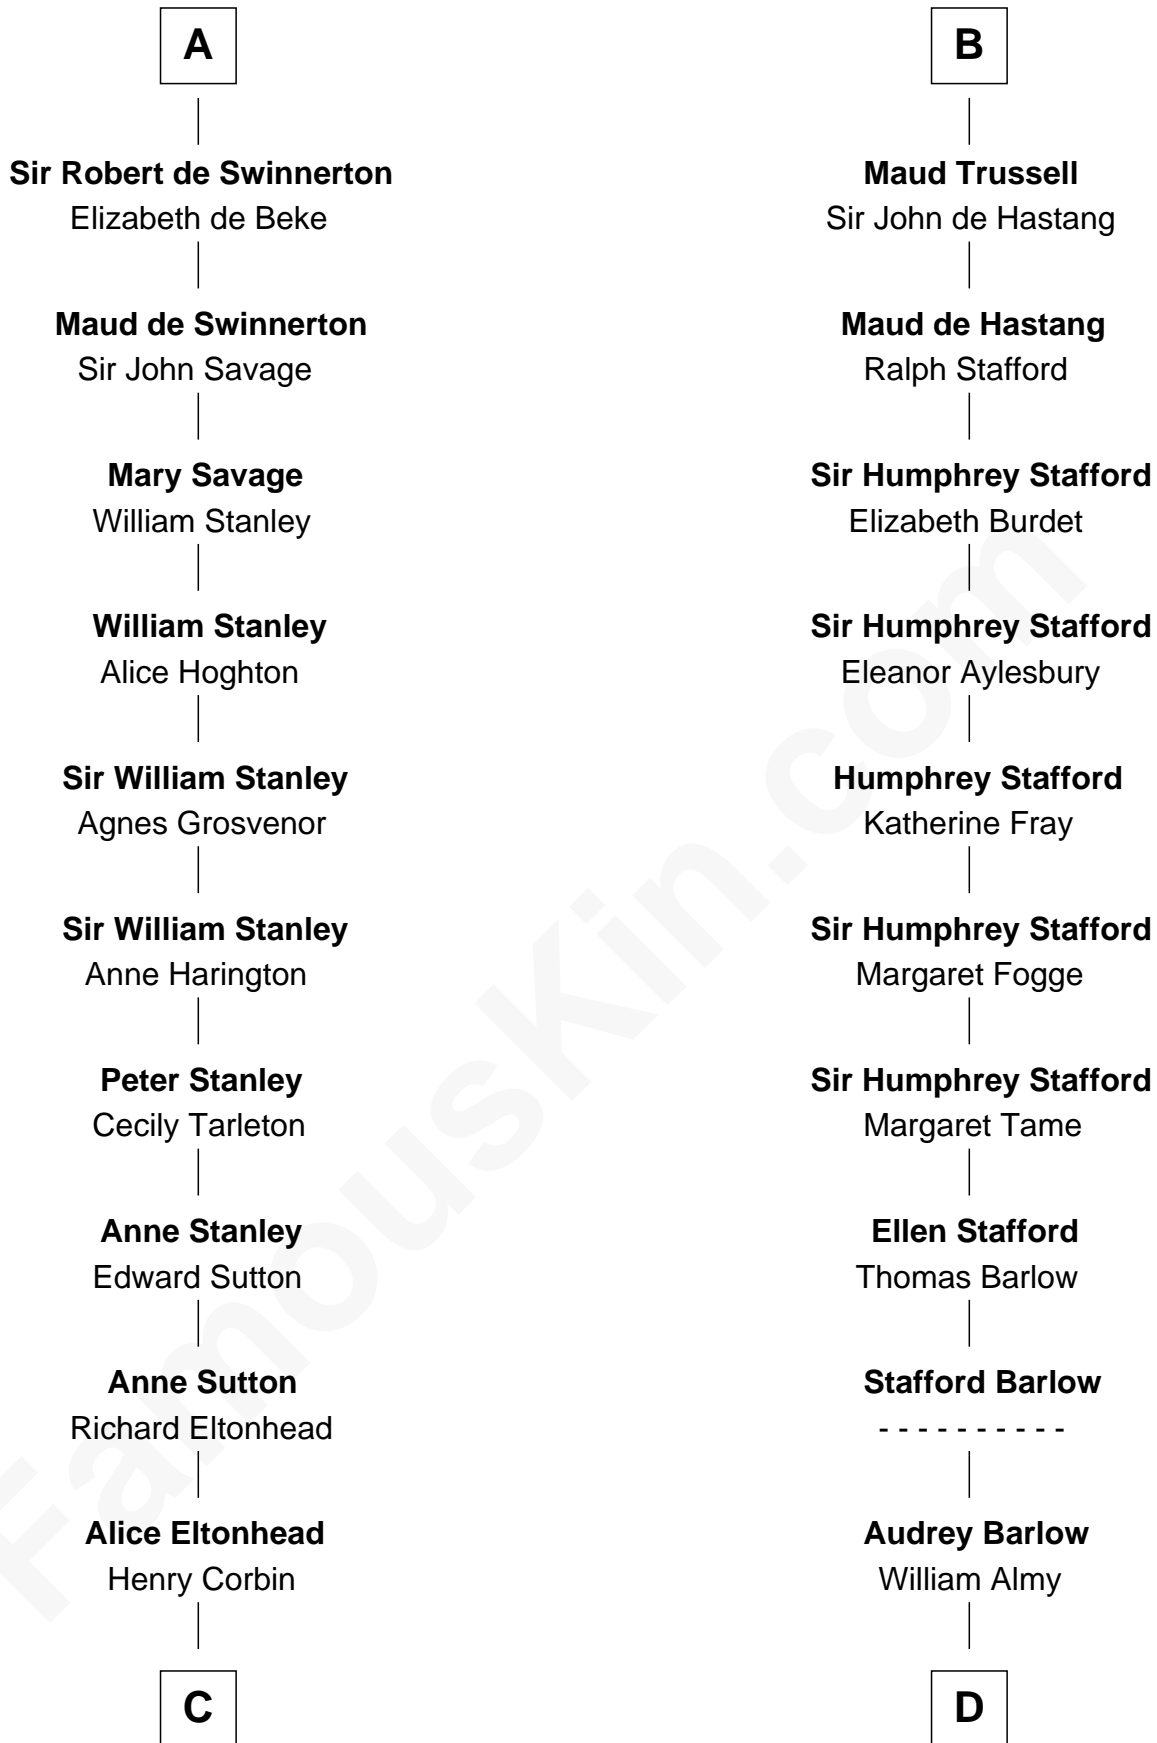

## Relationship Chart of

### Francis Lightfoot Lee

*Signer of the Declaration of Independence*

19th cousin 1 time removed of

### William Ellery

*Signer of the Declaration of Independence*

**C**

**Laetitia Corbin**

Richard Lee

**Gov. Thomas Lee**

Hannah Ludwell

**Francis Lightfoot Lee**