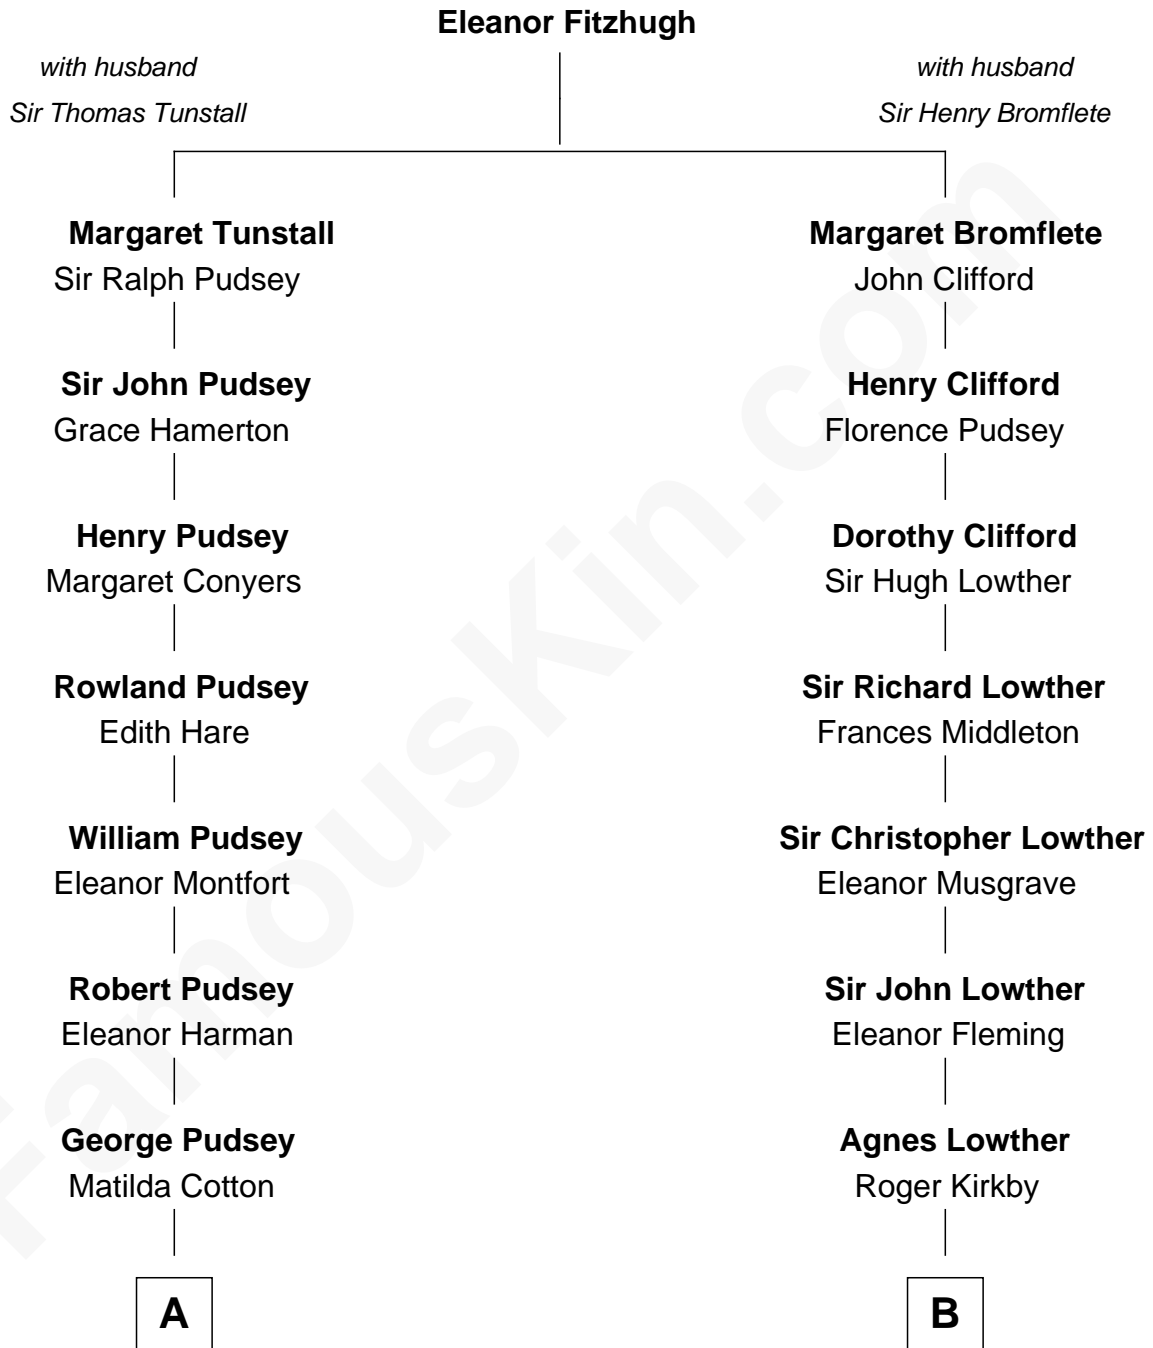

## Relationship Chart of

### Francis Lightfoot Lee

*Signer of the Declaration of Independence*

11th cousin 1 time removed of

### Fletcher Christian

*Leader of the mutiny on the Bounty*

**A**

**Dorothy Pudsey**  
Gawen Grosvenor

**Winifred Grosvenor**  
Thomas Corbin

**Henry Corbin**  
Alice Eltonhead

**Laetitia Corbin**  
Richard Lee