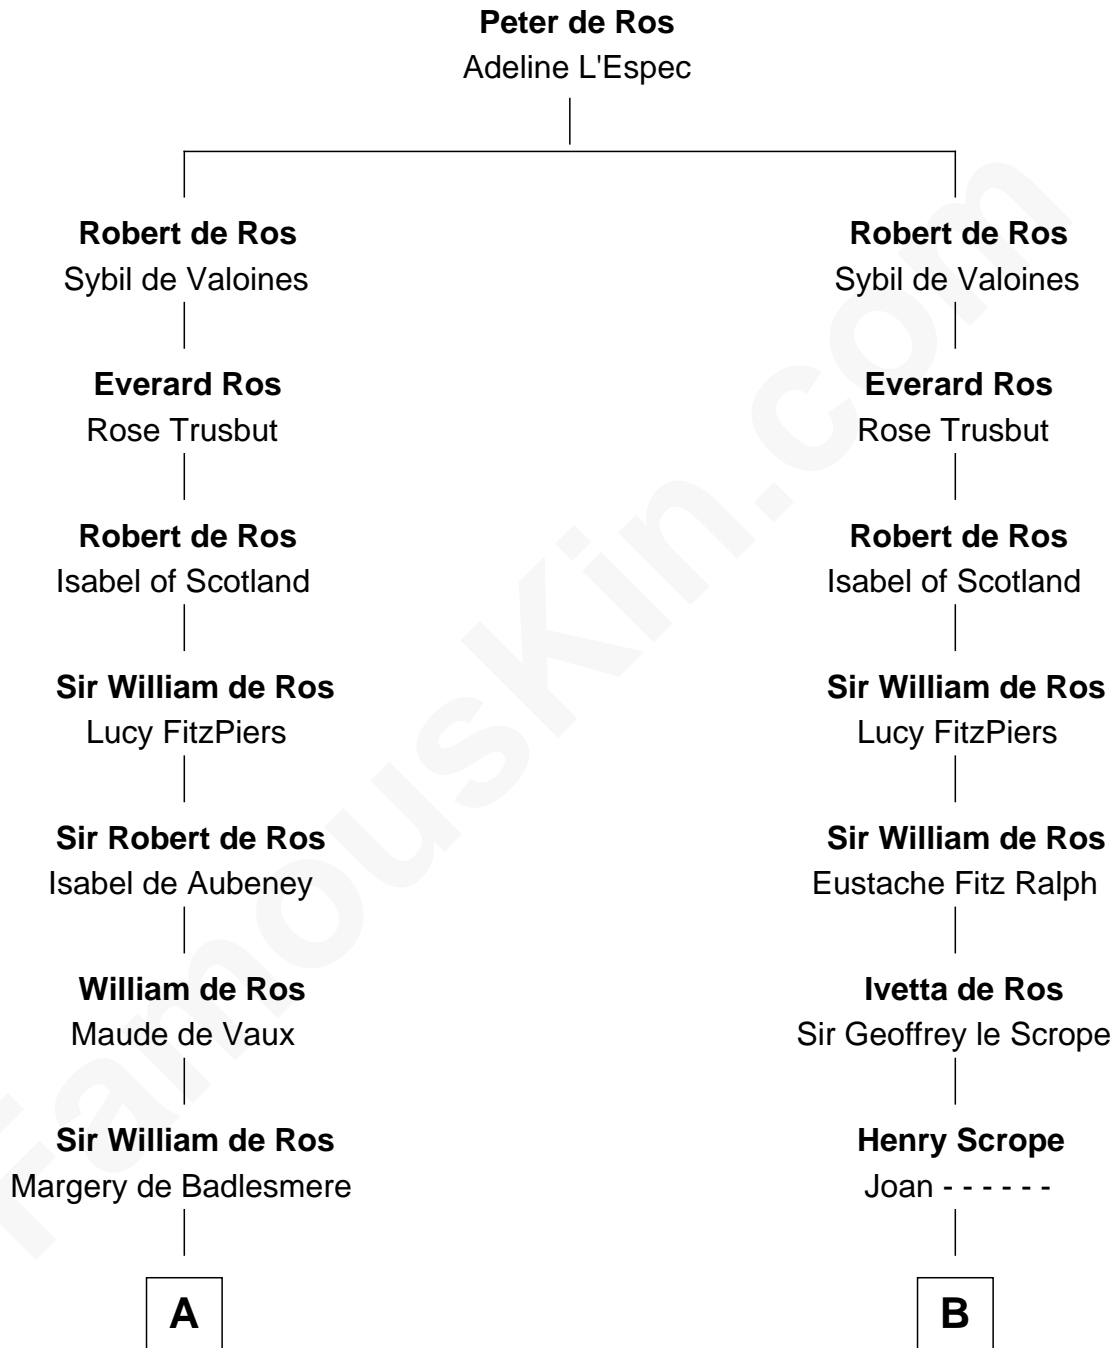

FamousKin.com

Relationship Chart of

Francis Lightfoot Lee

Signer of the Declaration of Independence

20th cousin 1 time removed of

Fletcher Christian

Leader of the mutiny on the Bounty

C

Benjamin Harrison

Hannah Churchill

Hannah Harrison

Philip Ludwell

Hannah Ludwell

Gov. Thomas Lee

Francis Lightfoot Lee

Signer of Declaration of Independence

Anne Dixon

Fletcher Christian

Leader of the mutiny on the Bounty