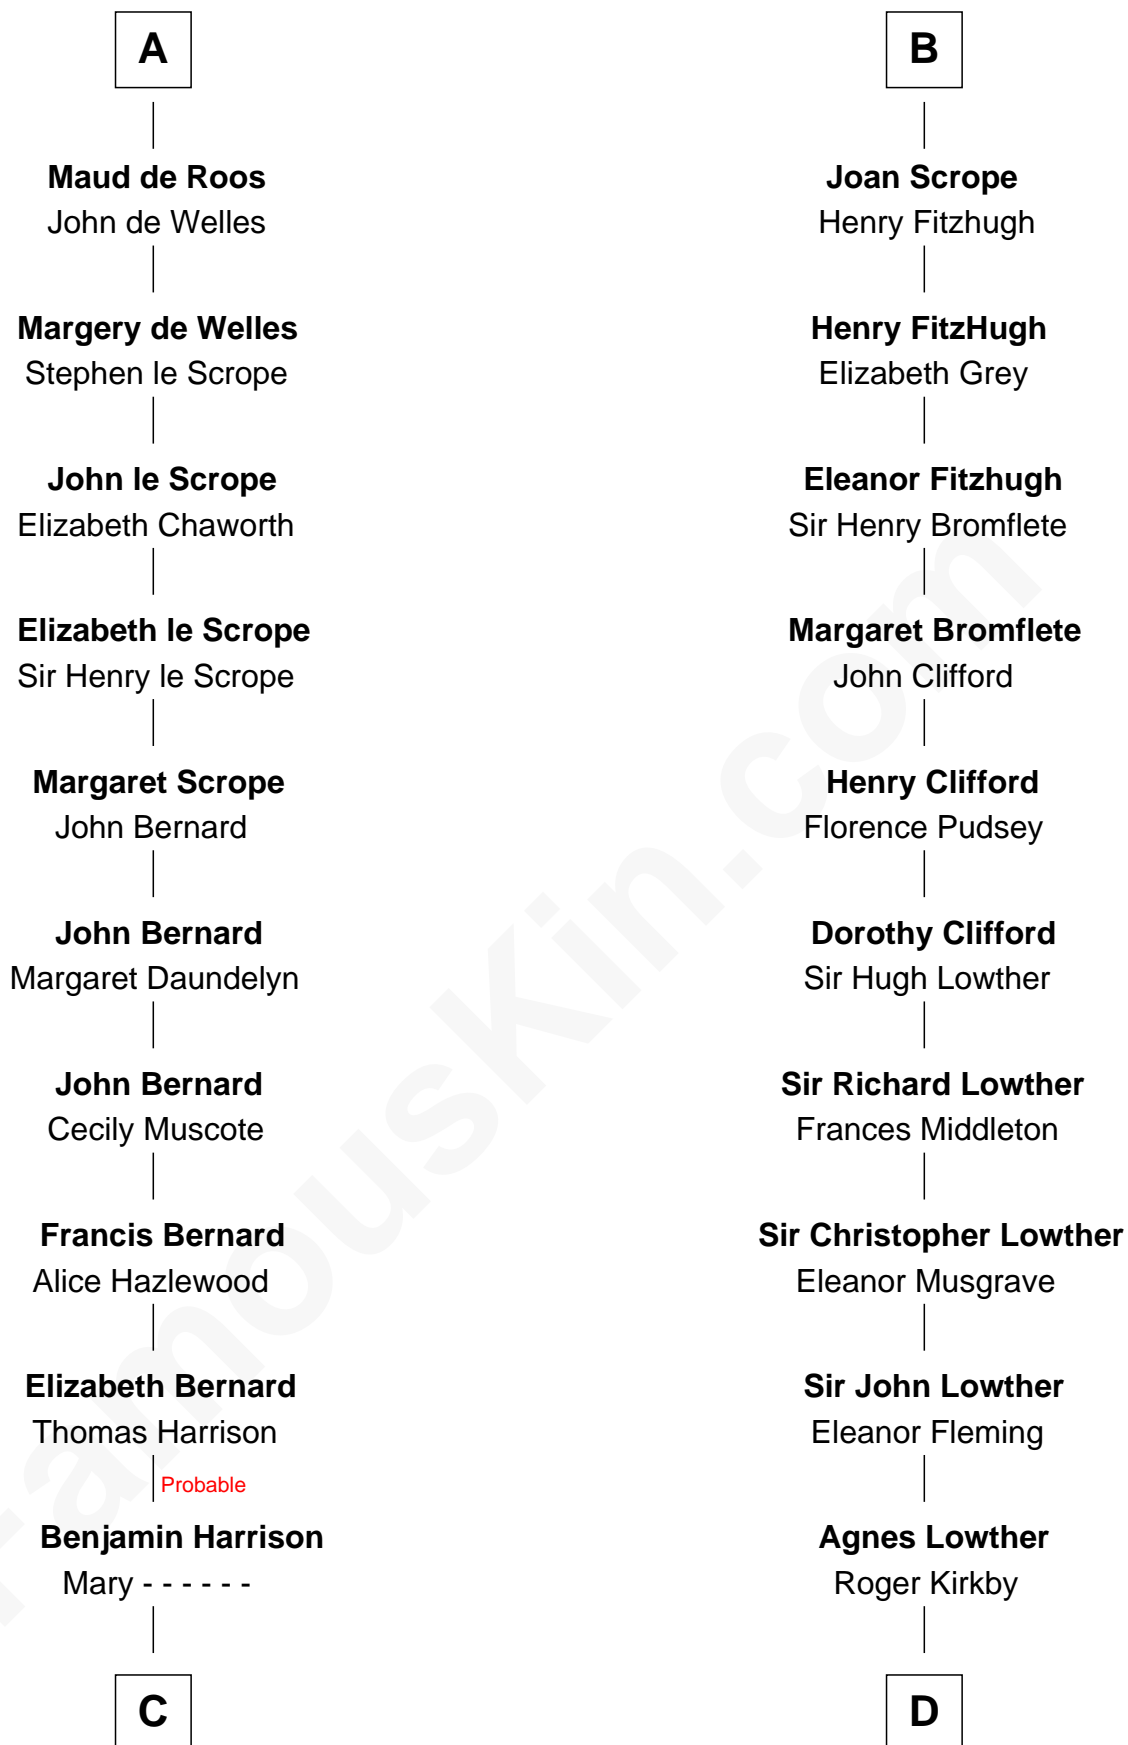

FamousKin.com

Relationship Chart of

Francis Lightfoot Lee

Signer of the Declaration of Independence

20th cousin 1 time removed of

Fletcher Christian

Leader of the mutiny on the Bounty

C

Benjamin Harrison

Hannah Churchill

Hannah Harrison

Philip Ludwell

Hannah Ludwell

Gov. Thomas Lee

Francis Lightfoot Lee

Signer of Declaration of Independence

Anne Dixon

Fletcher Christian

Leader of the mutiny on the Bounty