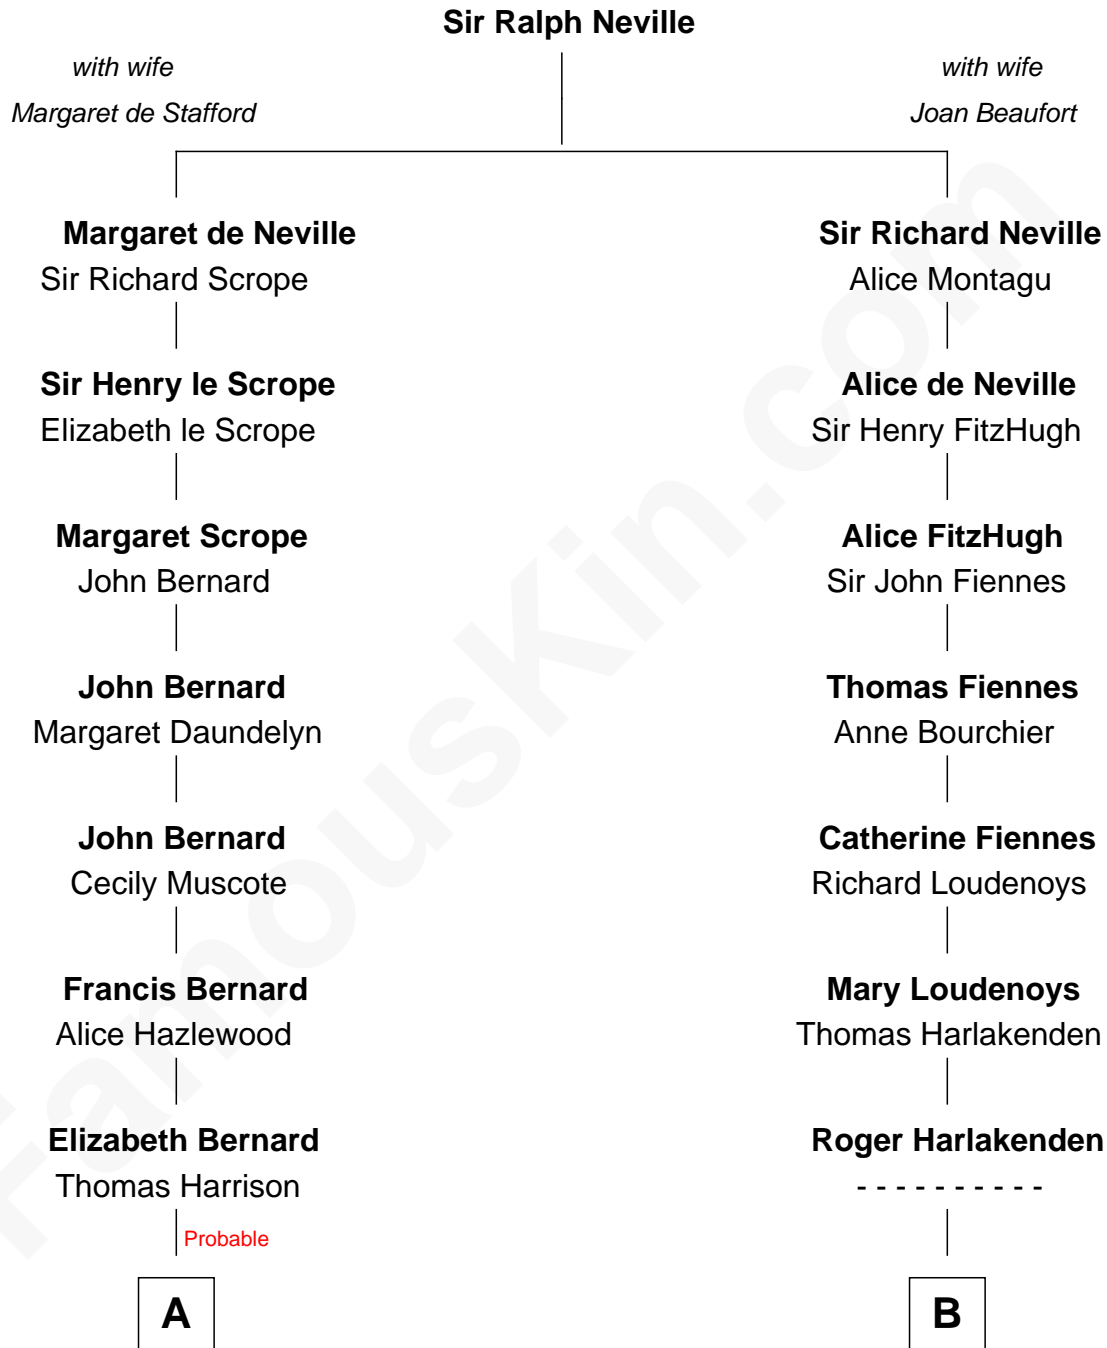

FamousKin.com

Relationship Chart of

Francis Lightfoot Lee

Signer of the Declaration of Independence

11th cousin 7 times removed of

Ali Wentworth

TV Actress and Comedienne

C

Mable Bryant Hobart
Eric Bartlett Wentworth

Ali Wentworth
TV Actress and Comedienne

FamousKin.com