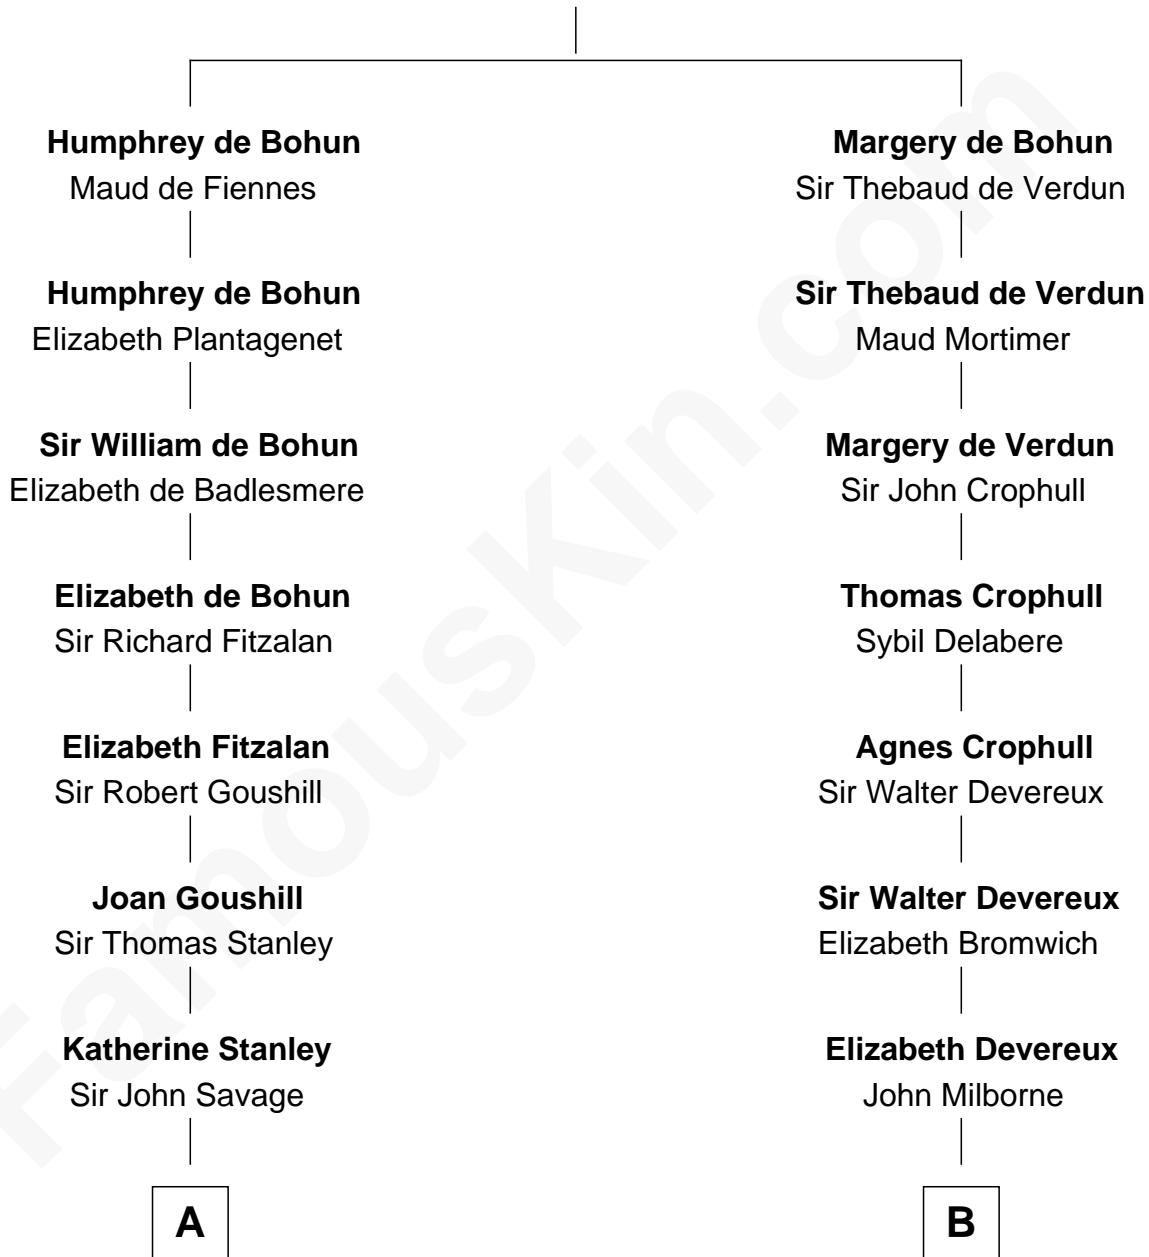

## Relationship Chart of

### Francis Lightfoot Lee

*Signer of the Declaration of Independence*

15th cousin 2 times removed of

**Button Gwinnett**

*Signer of the Declaration of Independence*

**Sir Humphrey de Bohun**

Eleanor de Braiose

**A**

**Dulcia Savage**

Sir Henry Bold

**Maud Bold**

Thomas Gerard

**Jennet Gerard**

Richard Eltonhead

**William Eltonhead**

Anne Bowers

**Richard Eltonhead**

Anne Sutton

**Alice Eltonhead**

Henry Corbin

**Laetitia Corbin**

Richard Lee

**Gov. Thomas Lee**