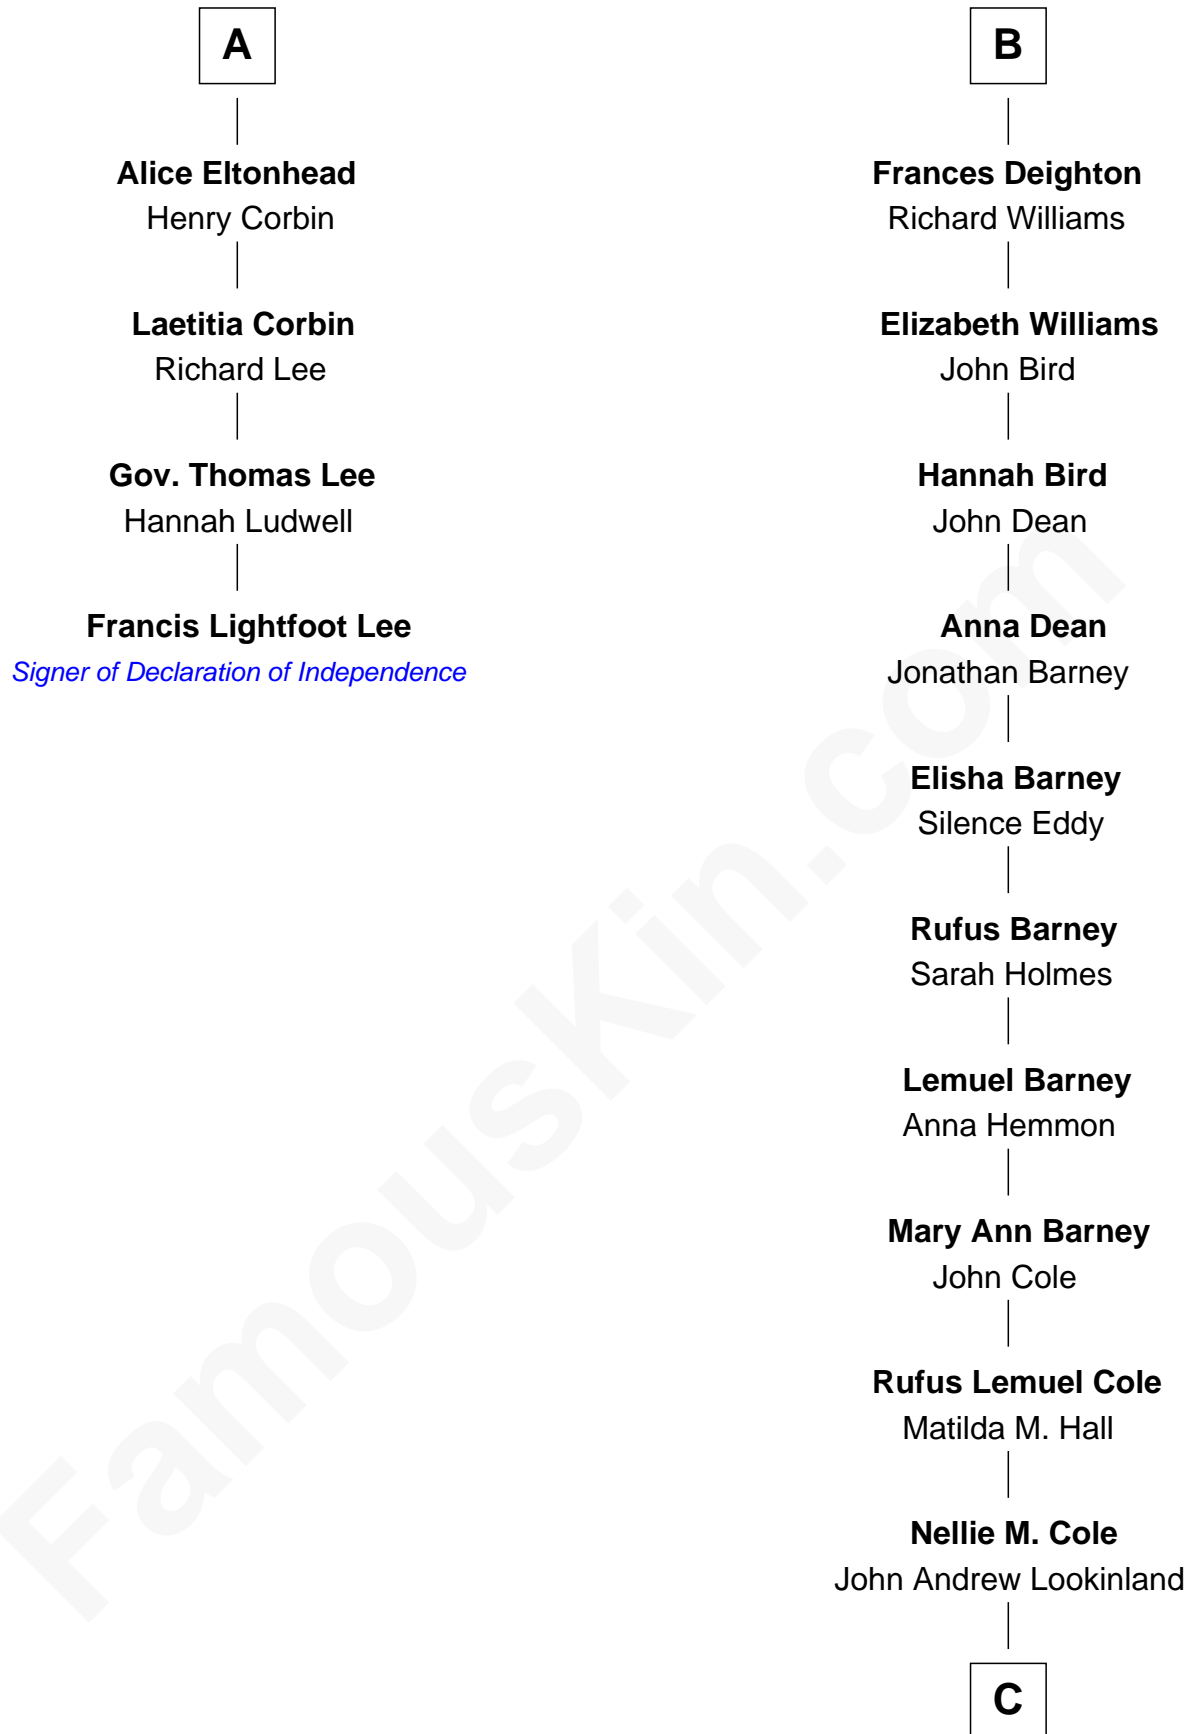

FamousKin.com

Relationship Chart of

Francis Lightfoot Lee

Signer of the Declaration of Independence

10th cousin 9 times removed of

Michael Lookinland

TV Actor

C

Orrin Paul Lookinland

Madeline Tait

Paul Russell Lookinland

Karen Ruth McKinney

Michael Lookinland

TV Actor

FamousKin.com