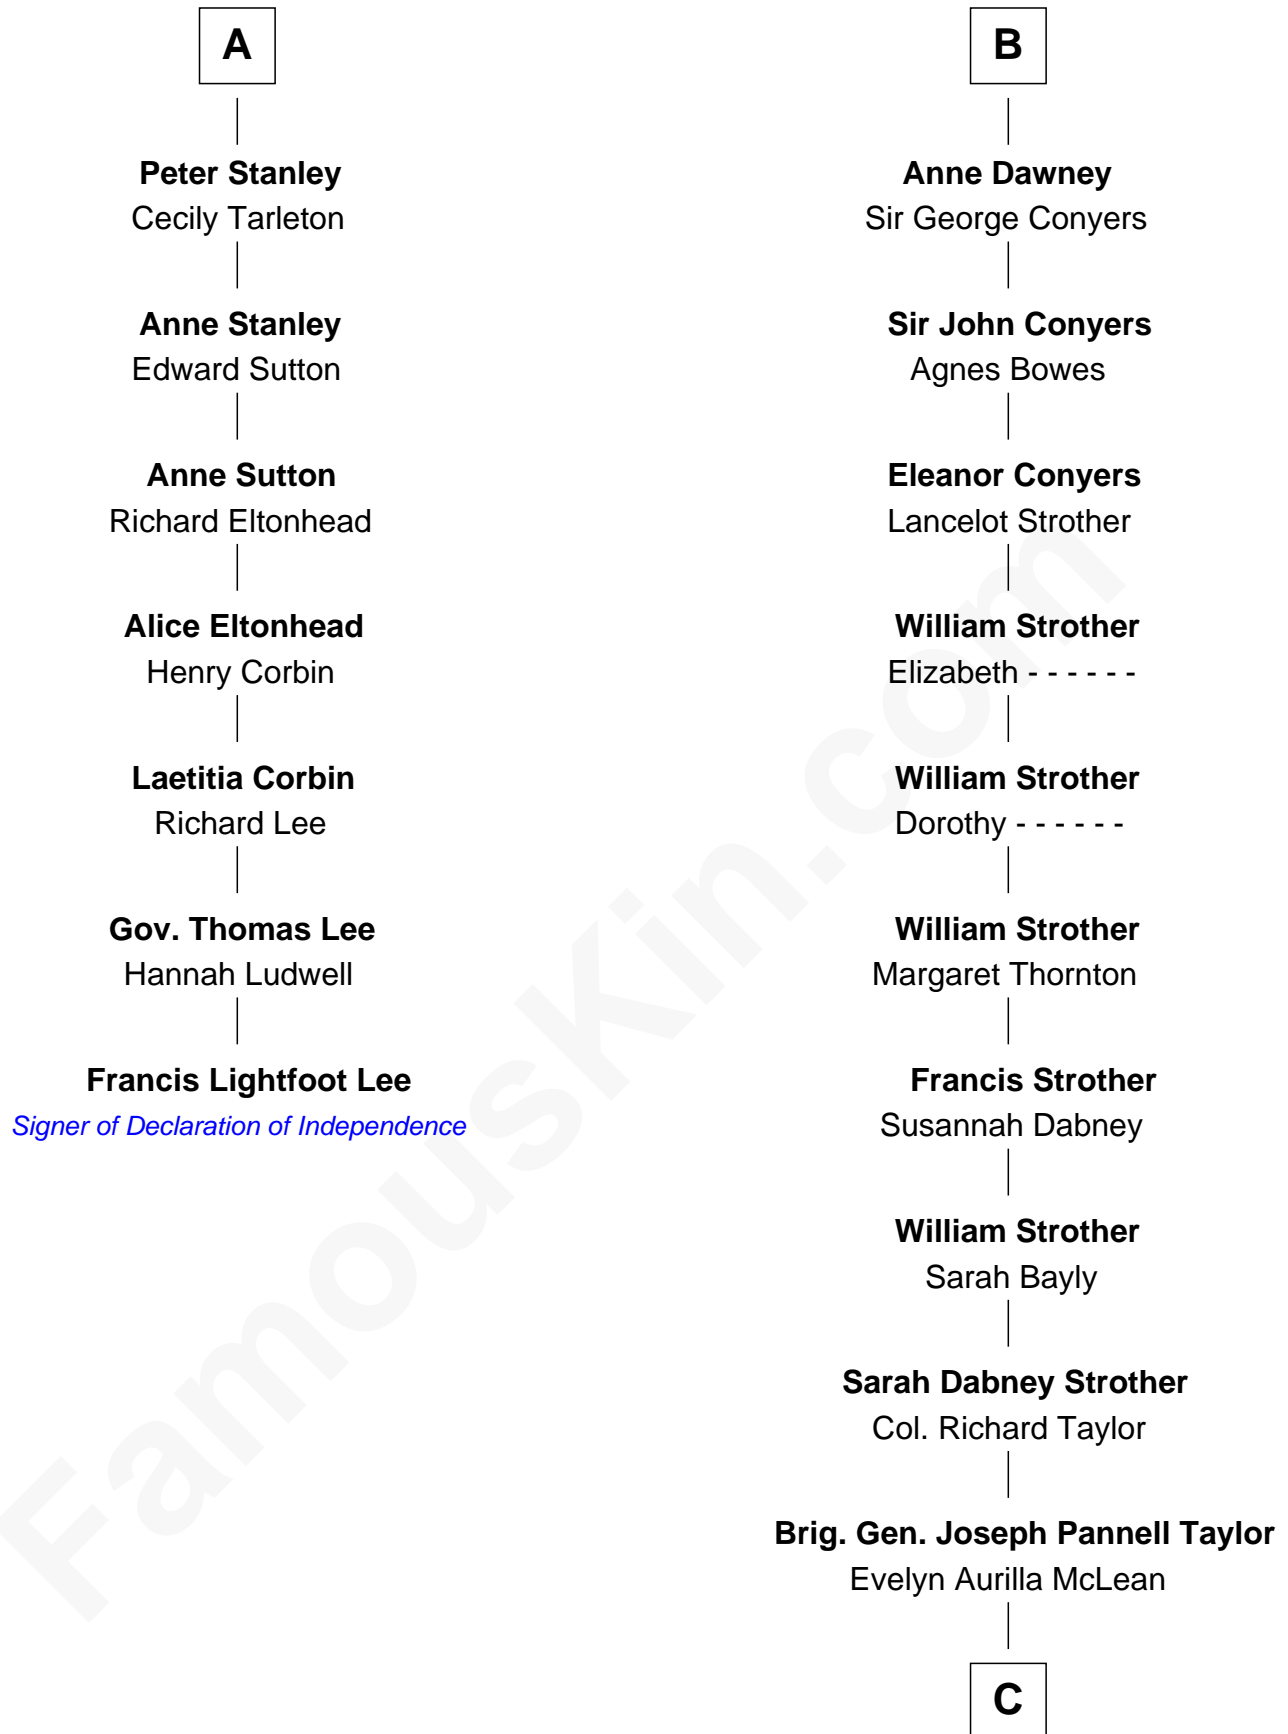

FamousKin.com

Relationship Chart of

Francis Lightfoot Lee

Signer of the Declaration of Independence

13th cousin 8 times removed of

Parker Stevenson

TV and Movie Actor

C

Col. Joseph Hancock Taylor

Mary Montgomery Meigs

Evelyn Taylor

Eli Kirk Price

Philip Price

Sarah Meade Harrison

Sarah Meade Price

Richard Stevenson Parker