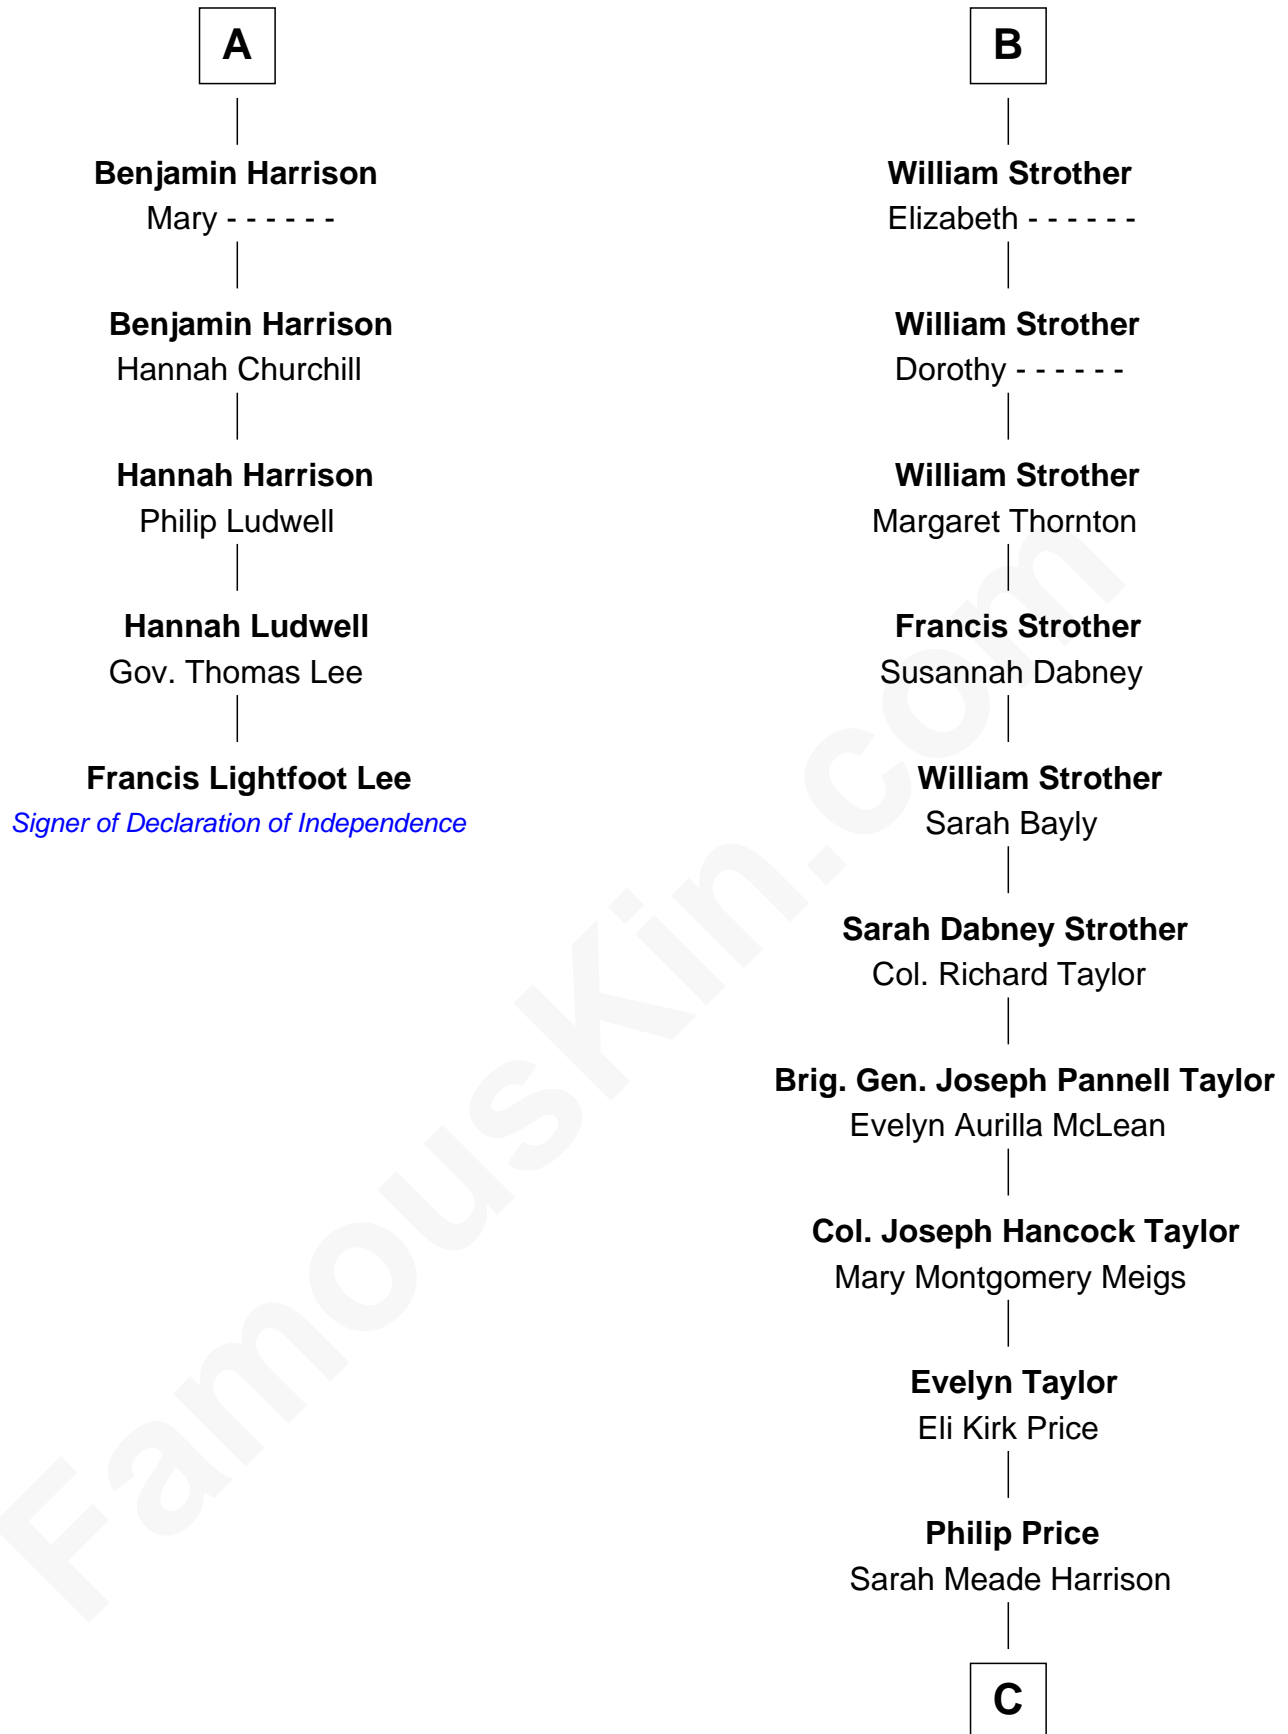

FamousKin.com

Relationship Chart of

Francis Lightfoot Lee

Signer of the Declaration of Independence

11th cousin 7 times removed of

Parker Stevenson

TV and Movie Actor

C