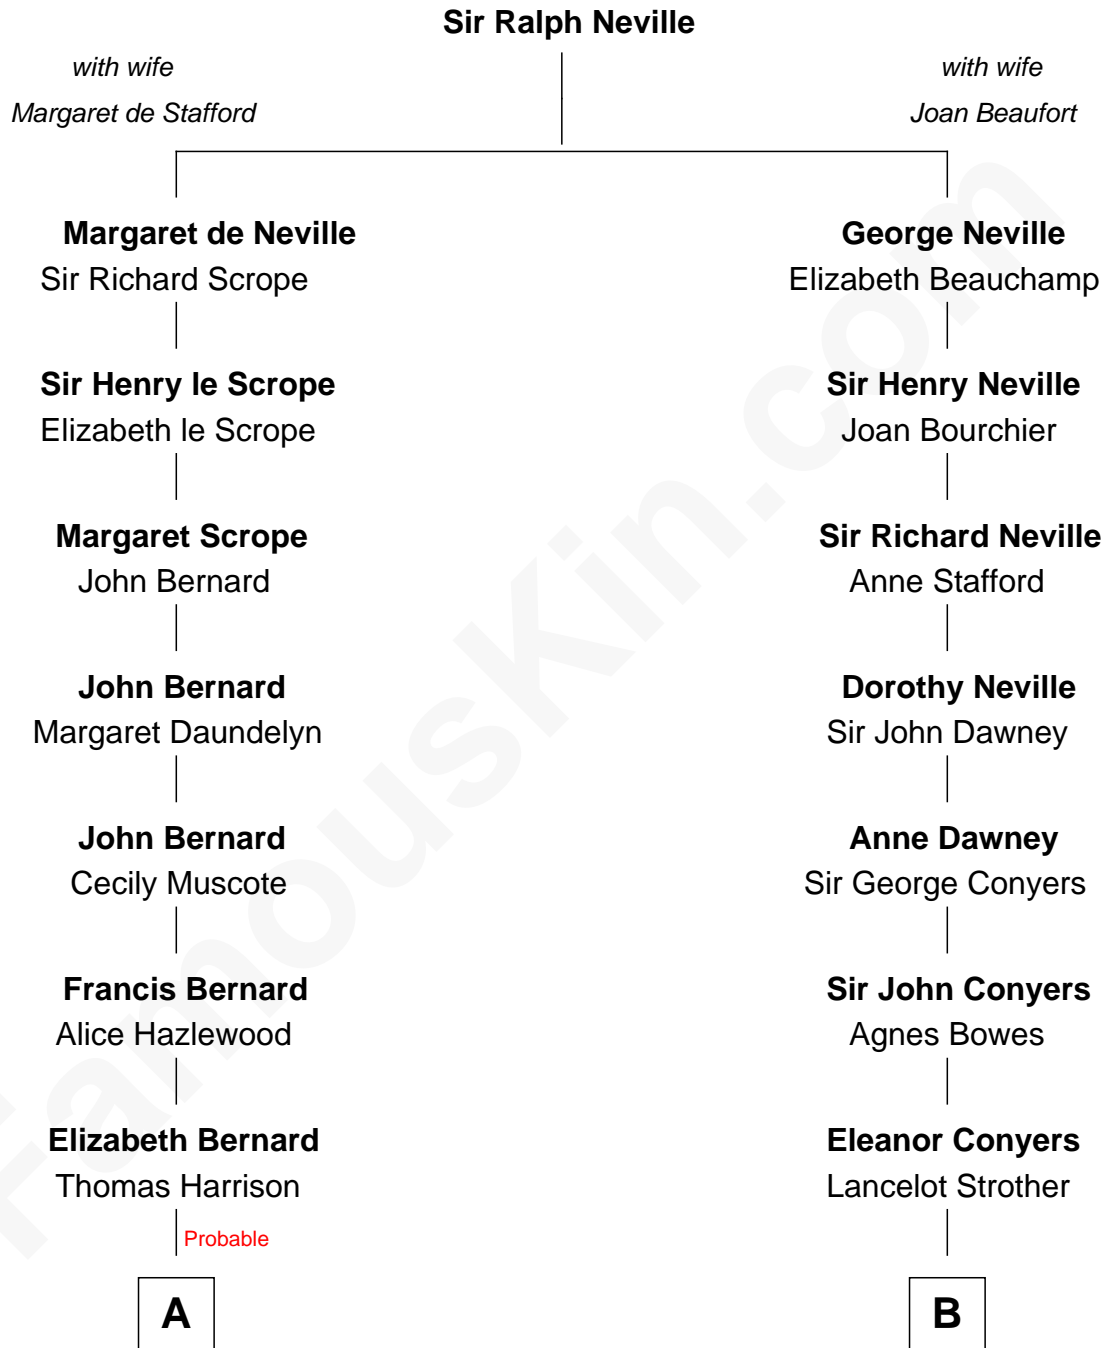

FamousKin.com

Relationship Chart of

Francis Lightfoot Lee

Signer of the Declaration of Independence

11th cousin 7 times removed of

Parker Stevenson

TV and Movie Actor

C

Sarah Meade Price
Richard Stevenson Parker

Parker Stevenson
TV and Movie Actor

FamousKin.com