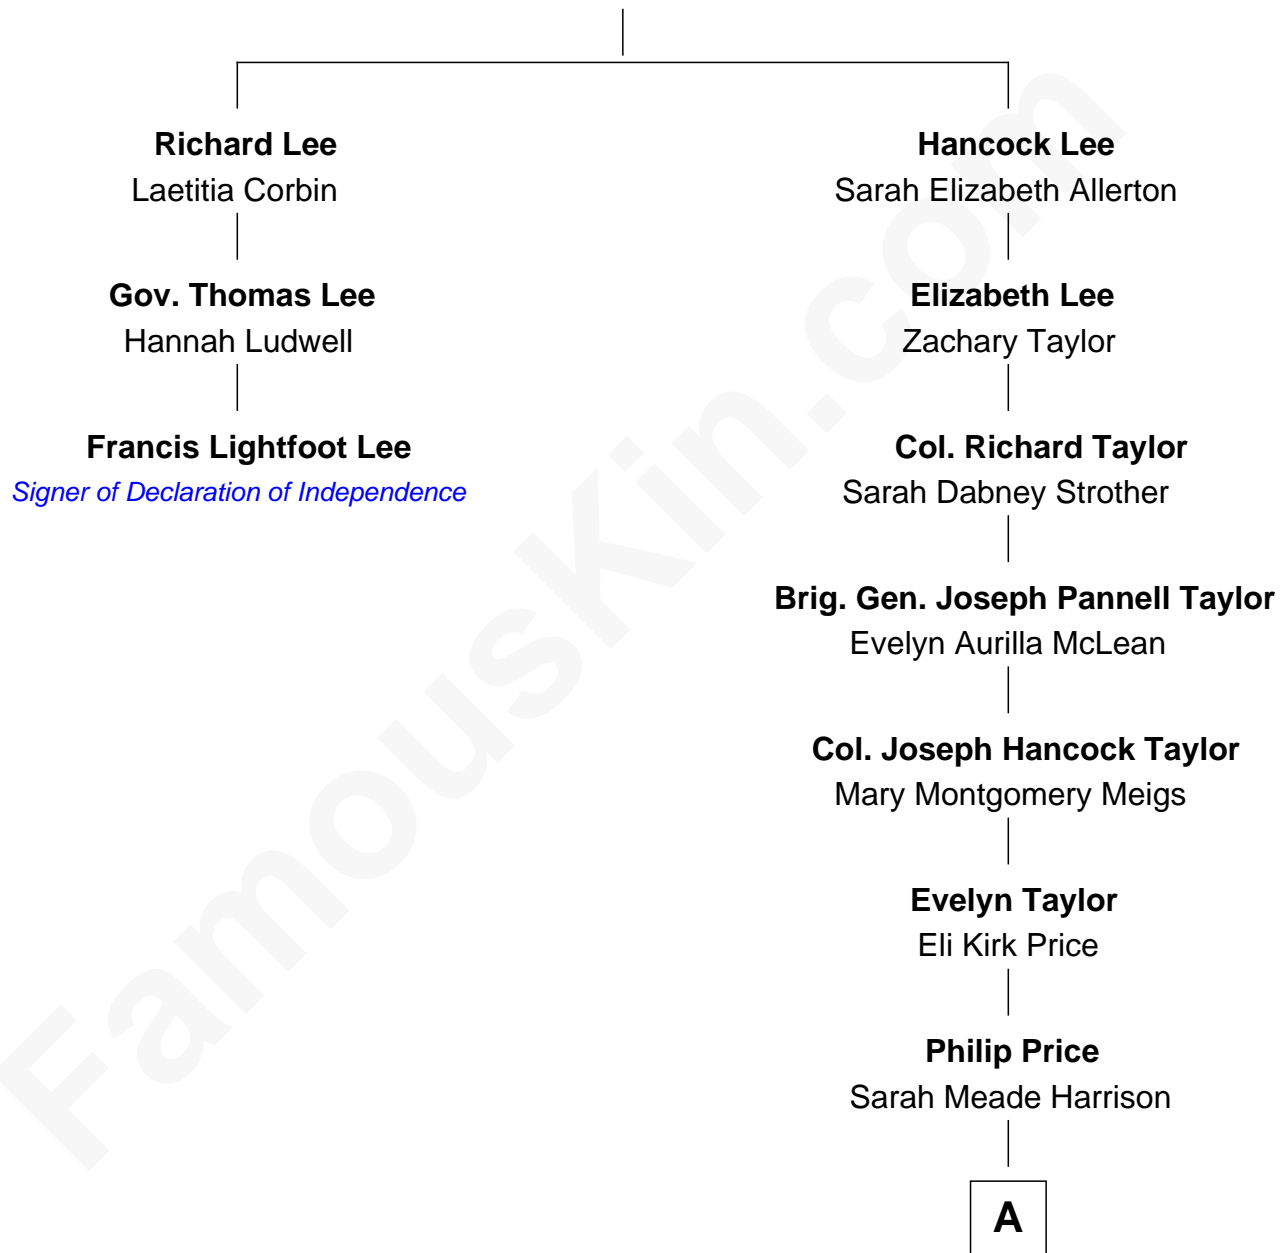

FamousKin.com

Relationship Chart of

Francis Lightfoot Lee

Signer of the Declaration of Independence

2nd cousin 6 times removed of

Parker Stevenson

TV and Movie Actor

Col. Richard Lee

Anne Constable

A

—
Sarah Meade Price
Richard Stevenson Parker

—
Parker Stevenson
TV and Movie Actor

FamousKin.com