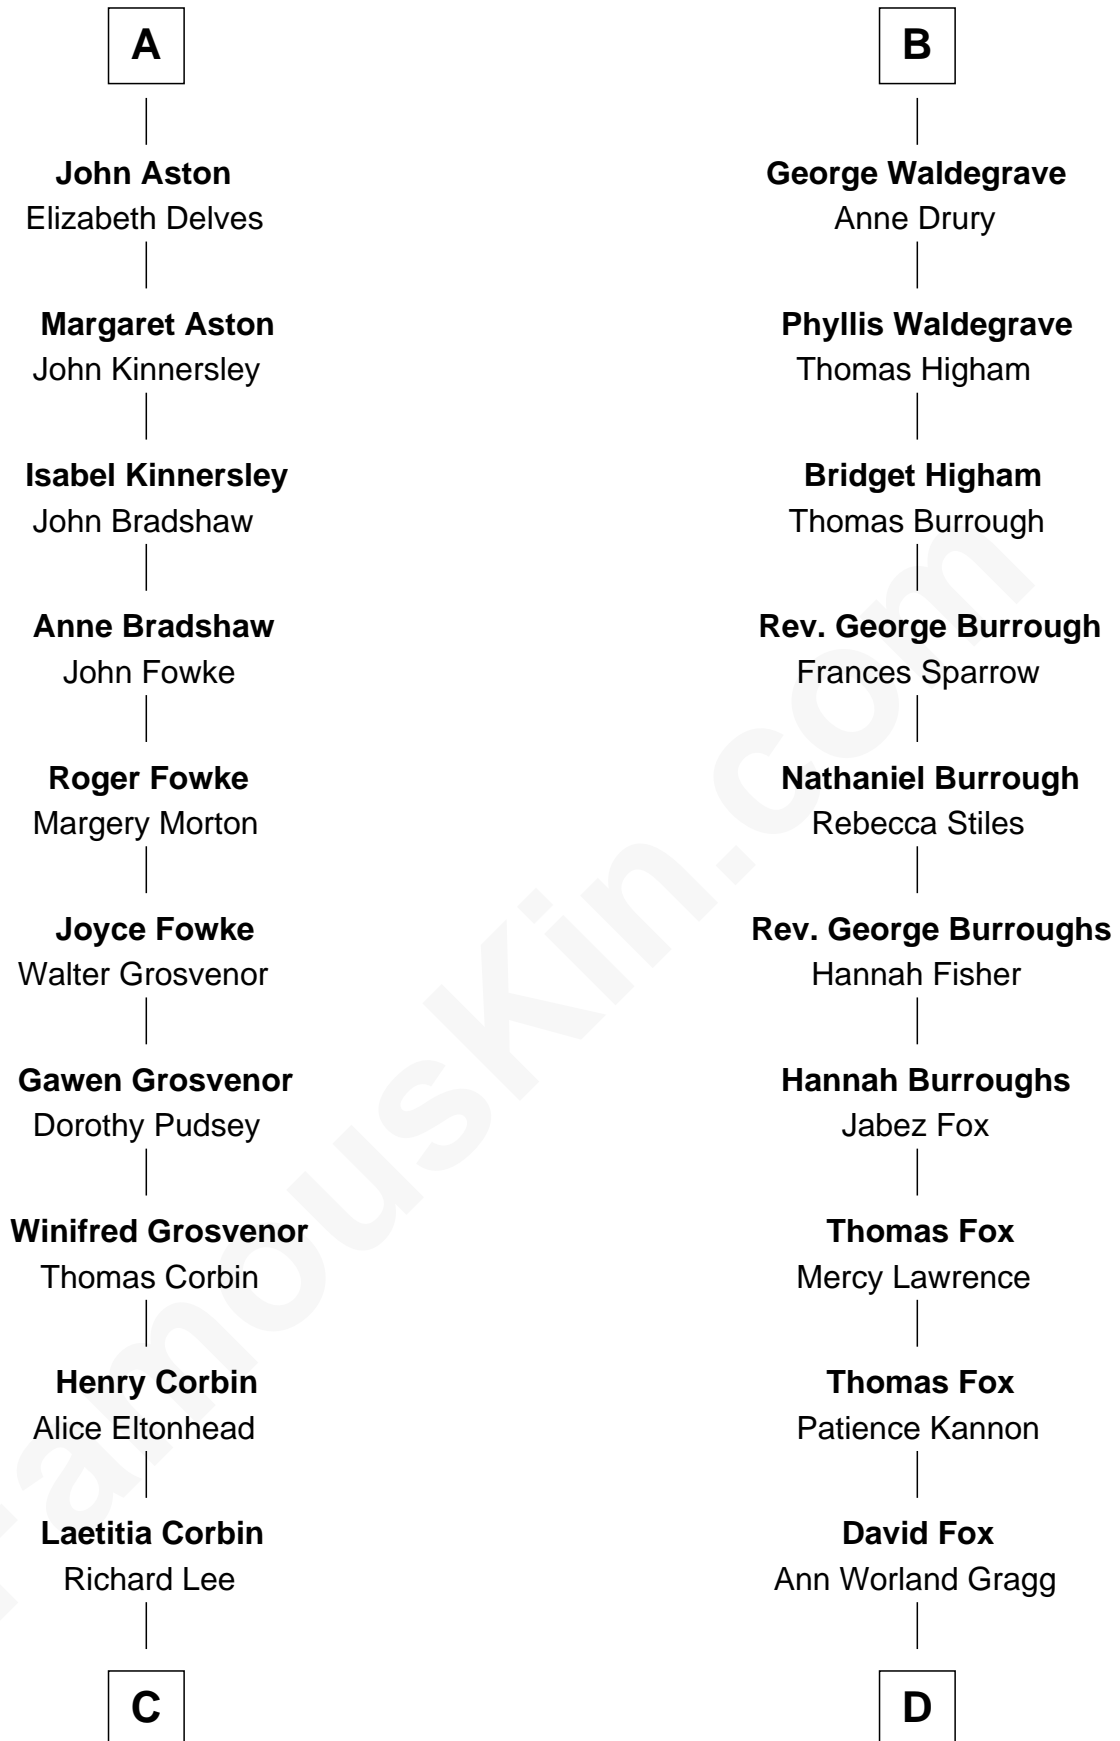

FamousKin.com

Relationship Chart of

Francis Lightfoot Lee

Signer of the Declaration of Independence

18th cousin 3 times removed of

Bob Moore

Co-Founder, Bob's Red Mill

C

Gov. Thomas Lee

Hannah Ludwell

Francis Lightfoot Lee

Signer of Declaration of Independence

D

Morris Fox

Sarah A. Smith

Violette Fox

Daniel Francis Learnard

Clinton Morris Learnard

Gertrude Maud Yost

Doris Dell Learnard

Kenneth Earl Moore

Bob Moore

Co-Founder, Bob's Red Mill