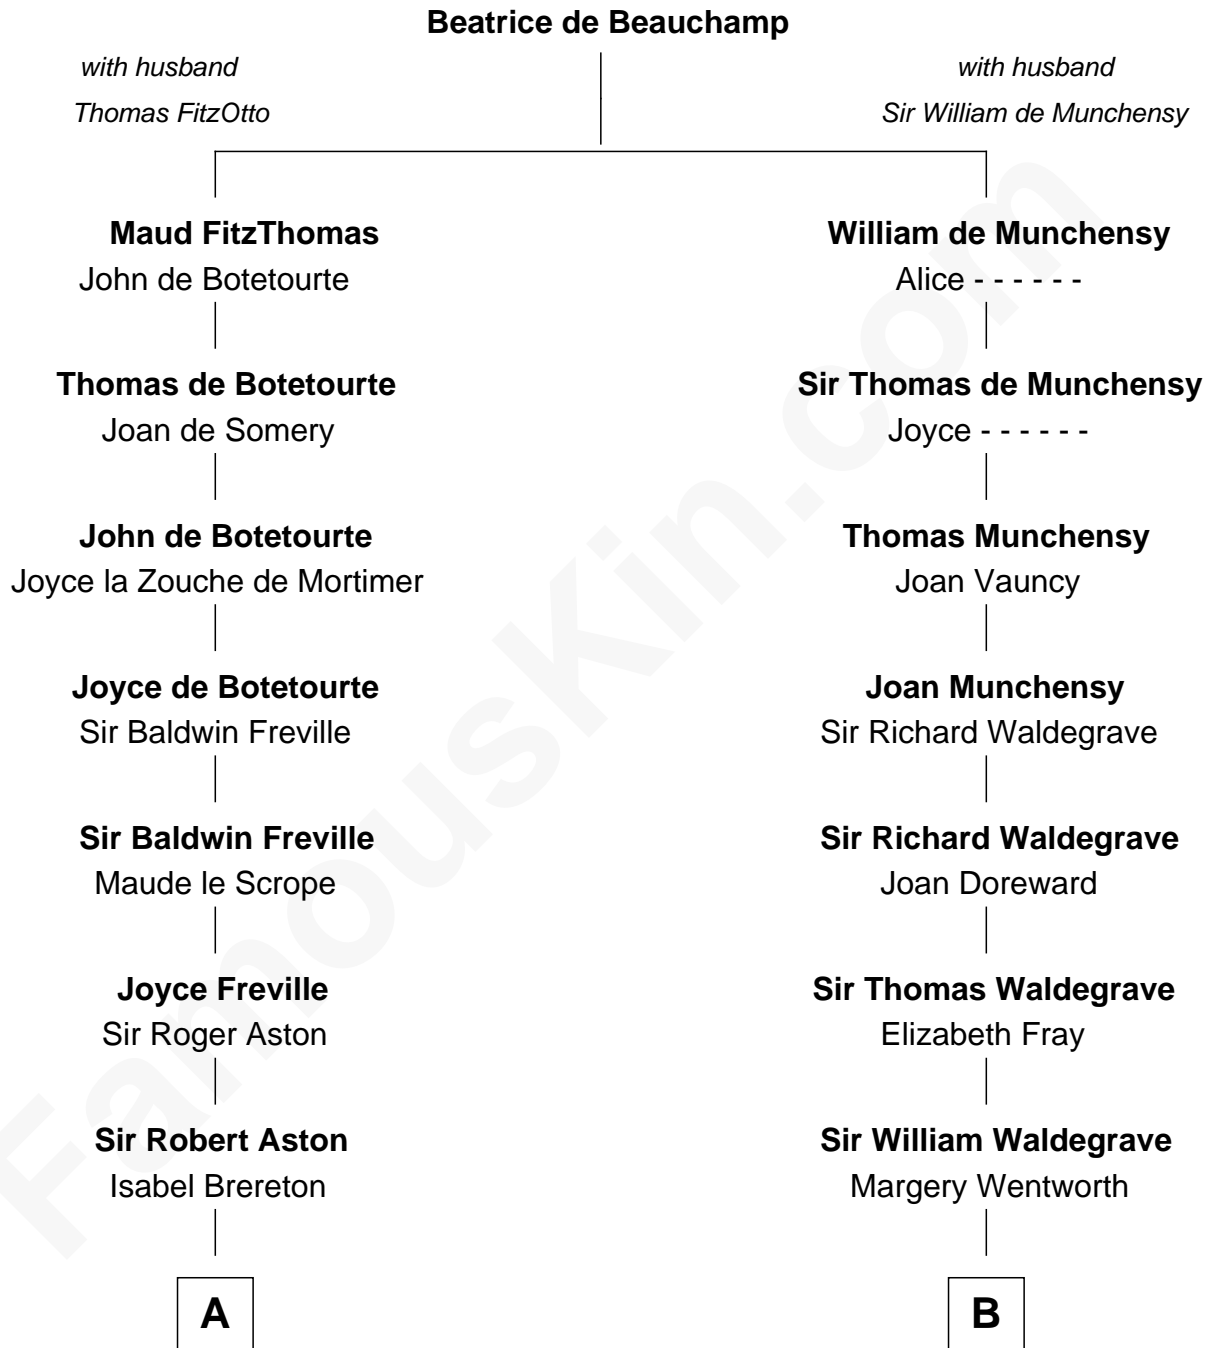

FamousKin.com

Relationship Chart of

Francis Lightfoot Lee

Signer of the Declaration of Independence

18th cousin 3 times removed of

Bob Moore

Co-Founder, Bob's Red Mill

C

Gov. Thomas Lee

Hannah Ludwell

Francis Lightfoot Lee

Signer of Declaration of Independence

D

Morris Fox

Sarah A. Smith

Violette Fox

Daniel Francis Learnard

Clinton Morris Learnard

Gertrude Maud Yost

Doris Dell Learnard

Kenneth Earl Moore

Bob Moore

Co-Founder, Bob's Red Mill