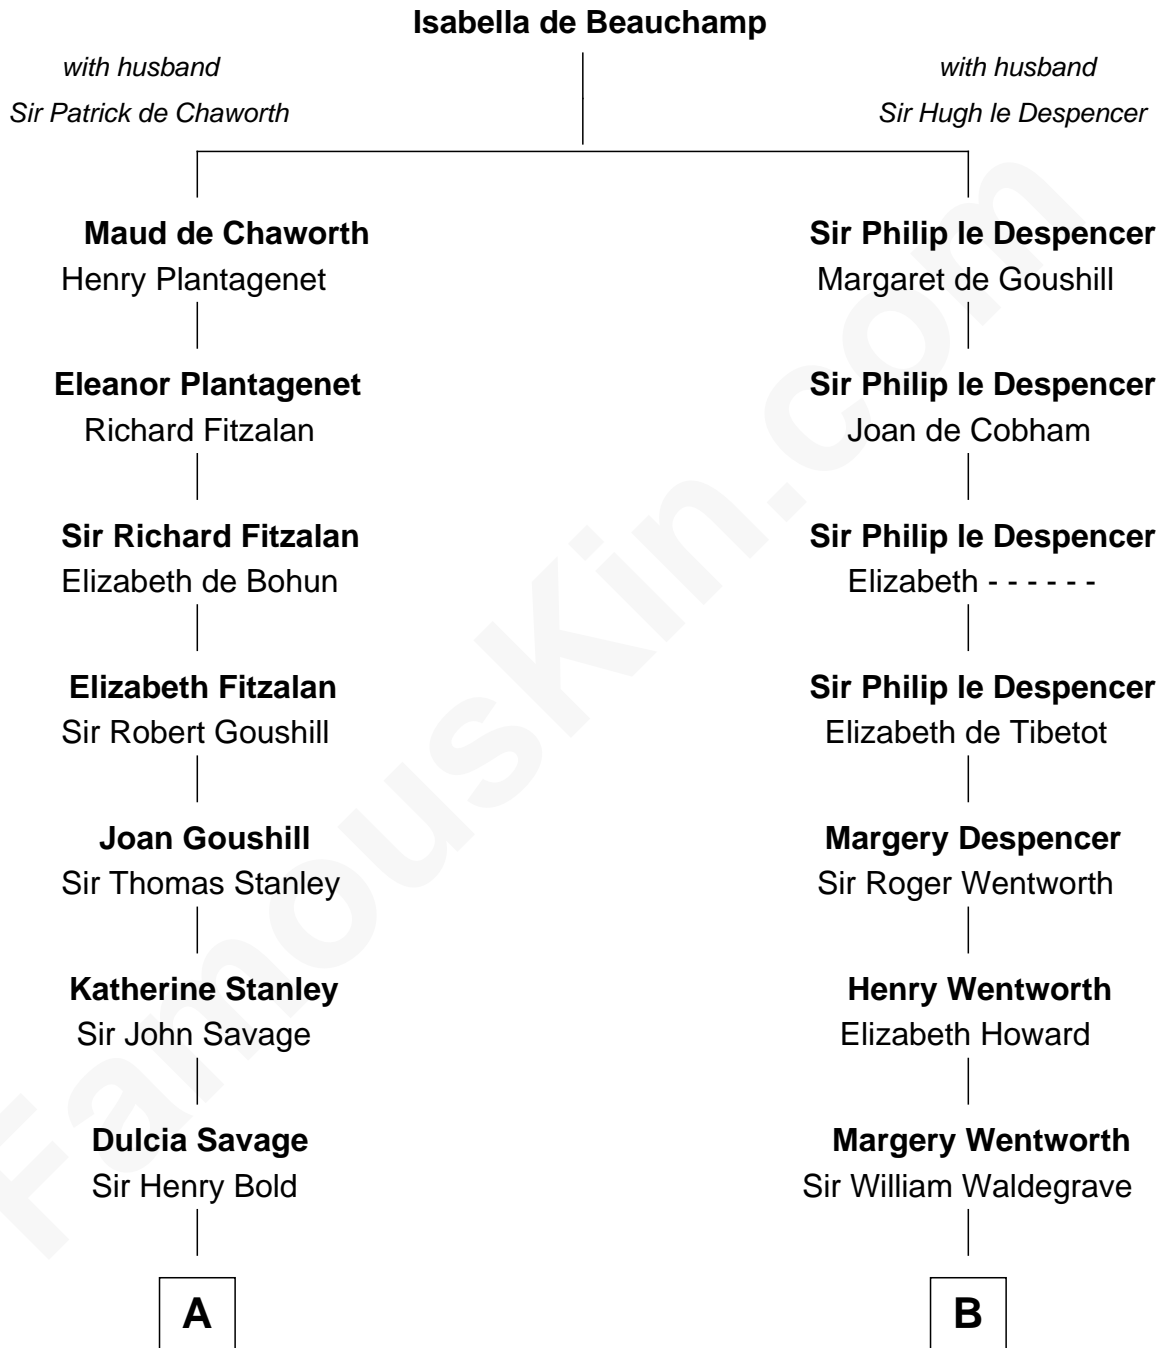

FamousKin.com

Relationship Chart of

Francis Lightfoot Lee

Signer of the Declaration of Independence

14th cousin 7 times removed of

Bob Moore

Co-Founder, Bob's Red Mill

C

Morris Fox

Sarah A. Smith

Violette Fox

Daniel Francis Learnard

Clinton Morris Learnard

Gertrude Maud Yost

Doris Dell Learnard

Kenneth Earl Moore

Bob Moore

Co-Founder, Bob's Red Mill