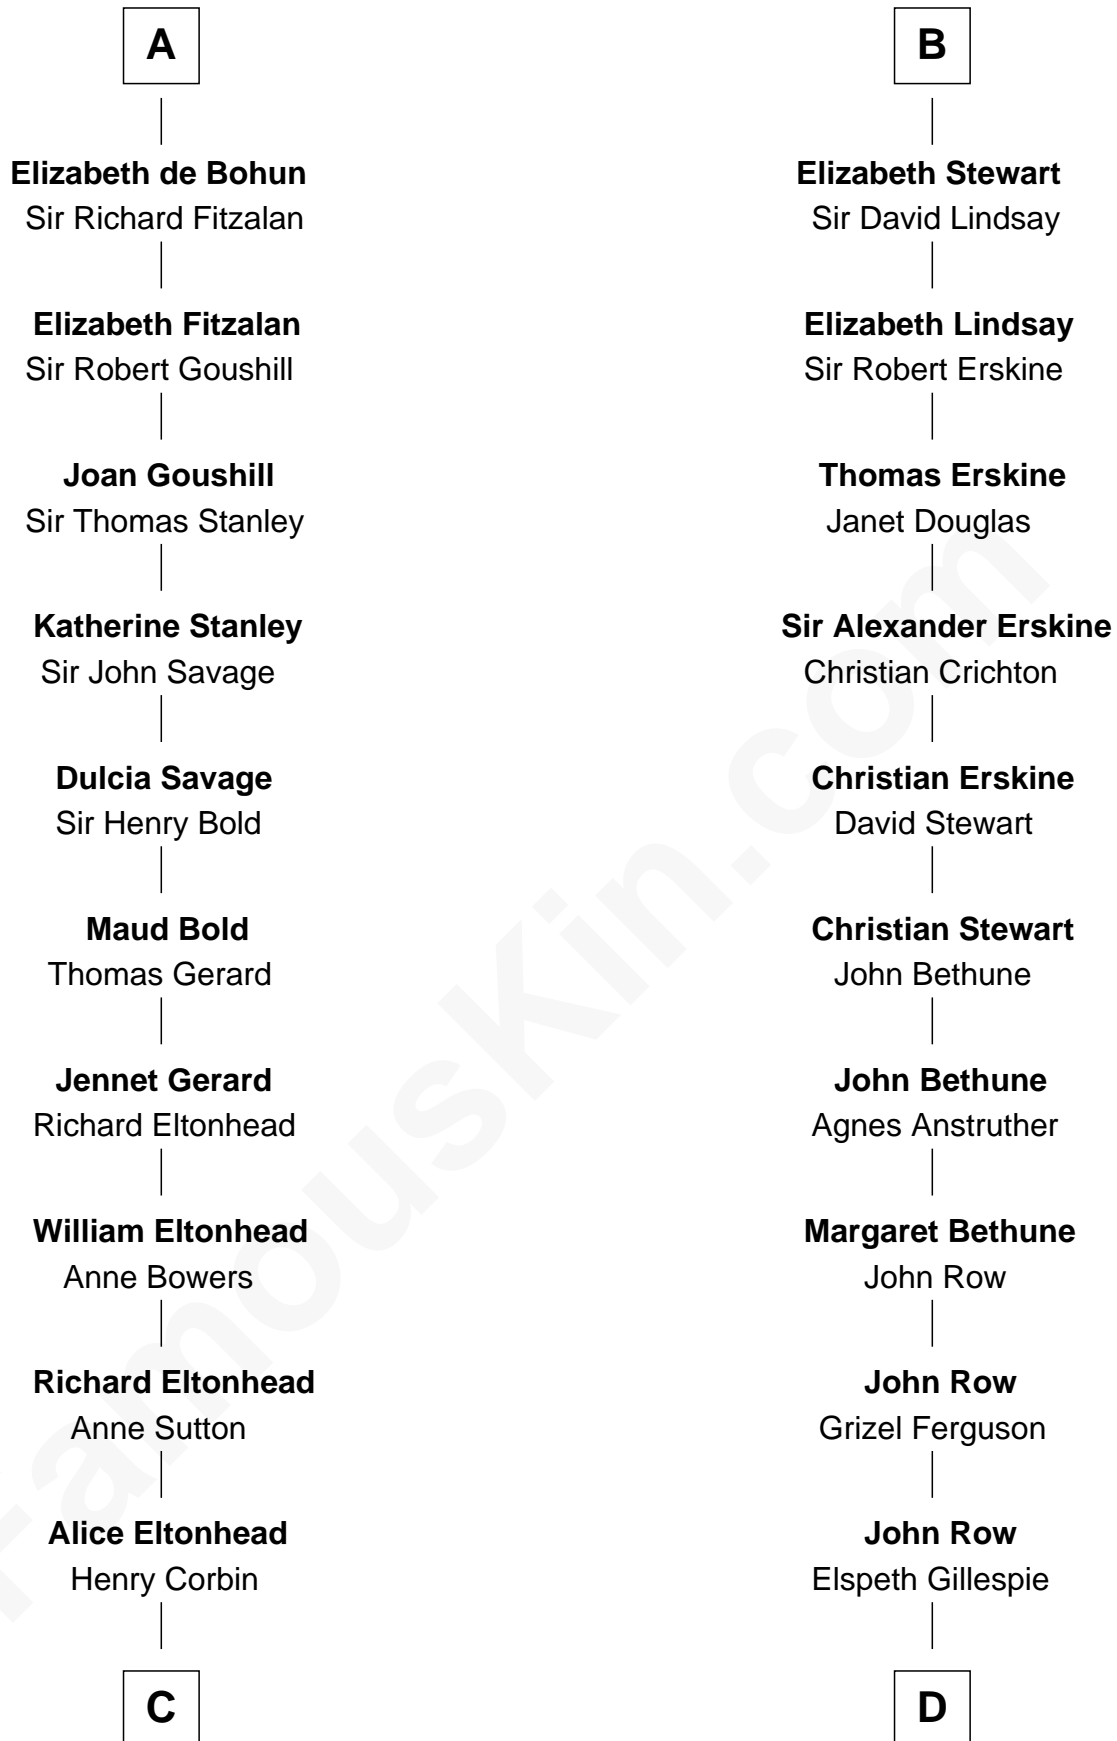

### Francis Lightfoot Lee

*Signer of the Declaration of Independence*

19th cousin 1 time removed of

**General Hugh Mercer**  
*American Revolution*

**Henry of Huntingdon**  
Ada de Warenne

**Margaret of Scotland**  
Humphrey IV de Bohun

**Sir William de Bohun**  
Elizabeth de Badlesmere

**A**

**David of Huntingdon**  
Maud of Chester

**Isabella of Huntingdon**  
Robert de Bruce

**Robert de Bruce**  
Isabella de Clare

**Sir Robert de Brus**  
Marjorie of Carrick

**Robert I, King of Scotland**  
Isabella of Mar

**Marjorie Bruce**  
Walter Stewart

**Robert II, King of Scotland**  
Euphemia of Ross

**B**

**C**

**Laetitia Corbin**

Richard Lee

**Gov. Thomas Lee**