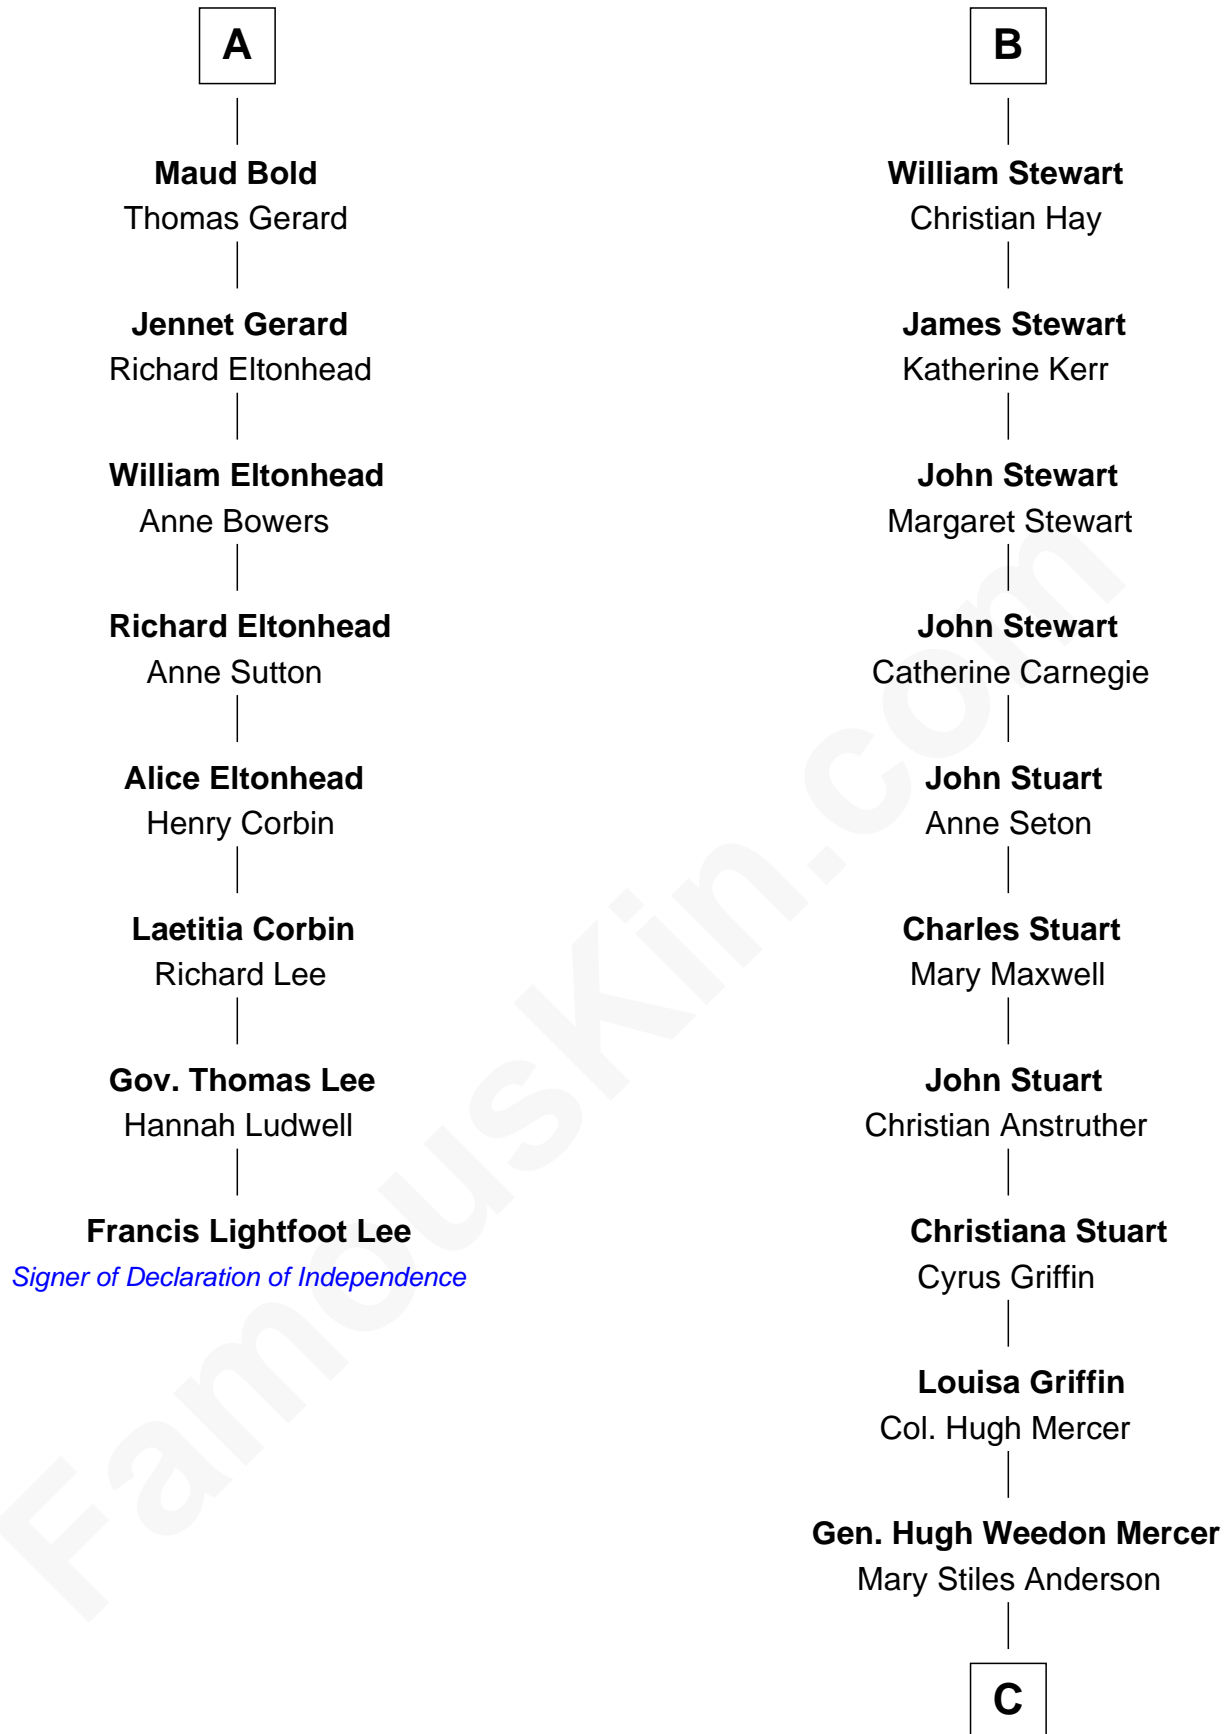

## Relationship Chart of

### Francis Lightfoot Lee

*Signer of the Declaration of Independence*

**14th cousin 5 times removed of**

### Johnny Mercer

*Songwriter and Co-Founder of Capitol Records*

C

**George Anderson Mercer**

Nanny Maury Herndon

**George Anderson Mercer**

Lillian Elizabeth Ciucevich

**Johnny Mercer**