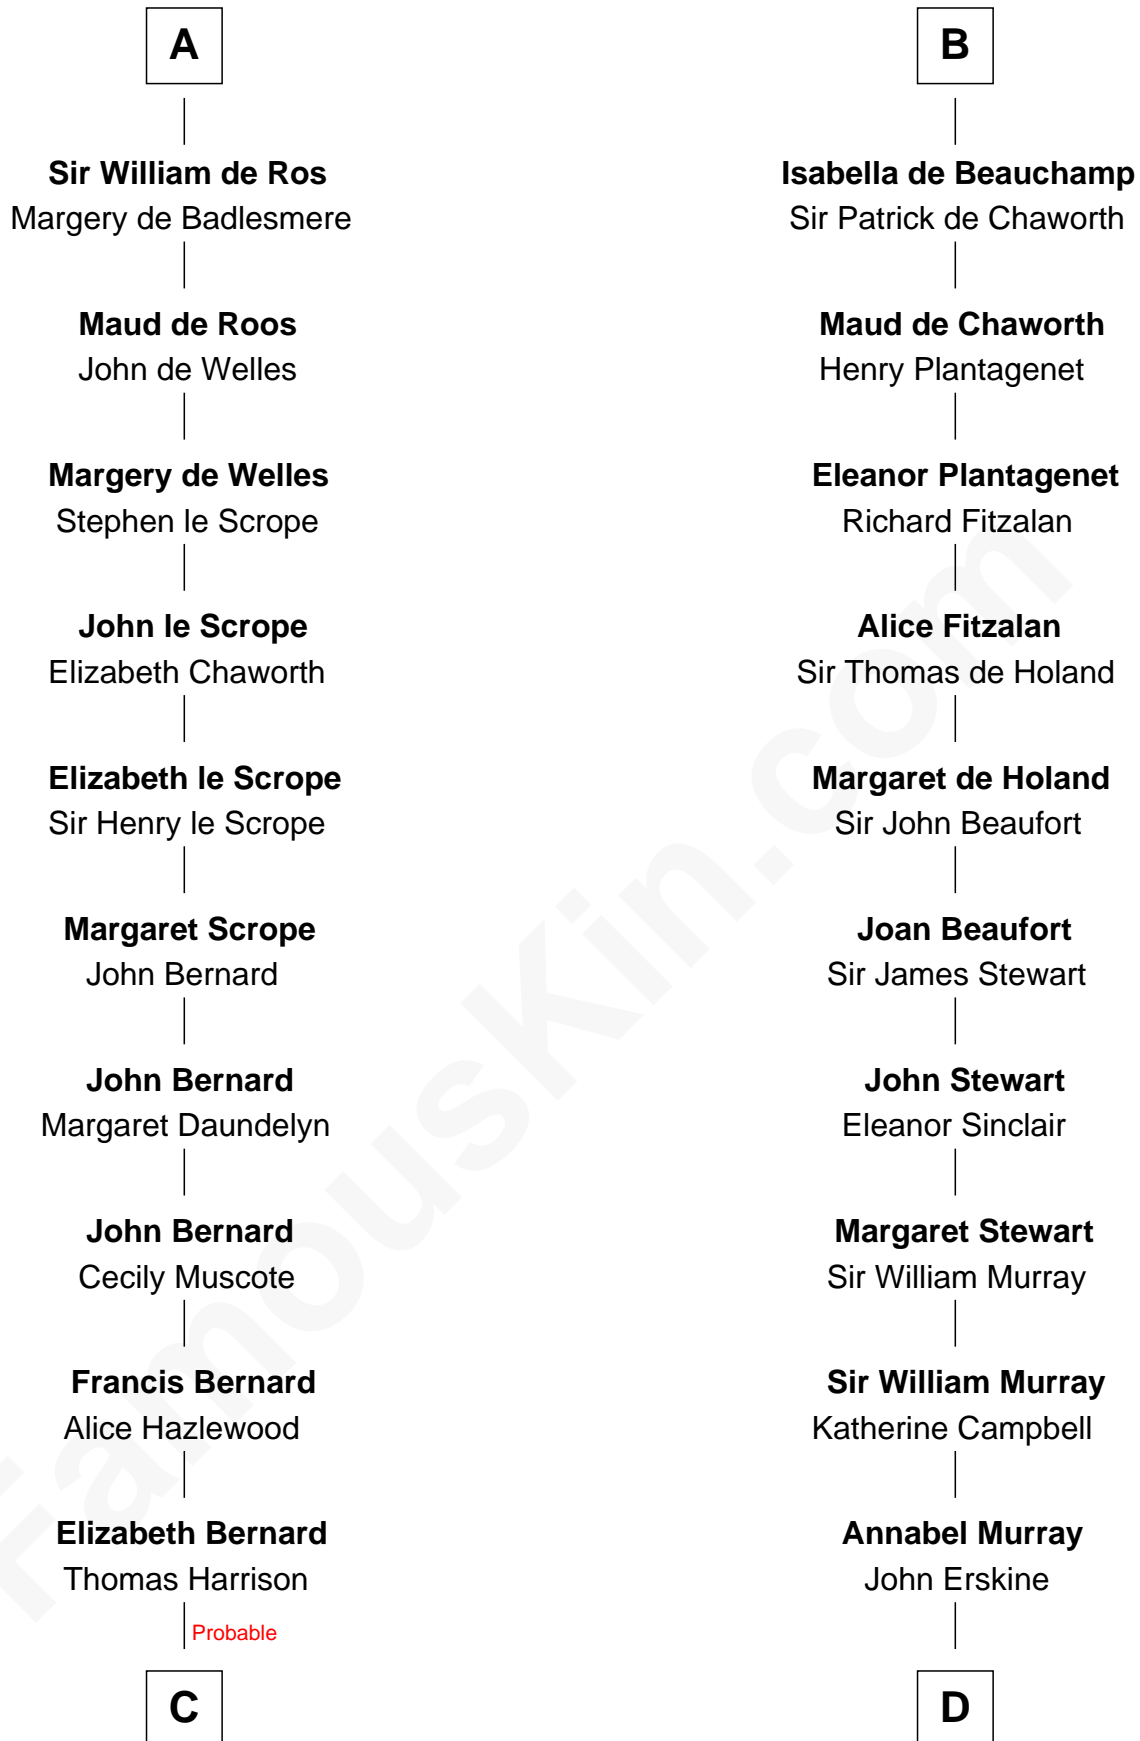

FamousKin.com

Relationship Chart of

Francis Lightfoot Lee

Signer of the Declaration of Independence

21st cousin of

Major John Pitcairn

British Commander at Battle of Lexington

C

Benjamin Harrison

Mary - - - - -

Benjamin Harrison

Hannah Churchill

Hannah Harrison

Philip Ludwell

Hannah Ludwell

Gov. Thomas Lee

Francis Lightfoot Lee

Signer of Declaration of Independence

D

John Erskine

Mary Stewart

Sir Charles Erskine

Mary Hope

Mary Erskine