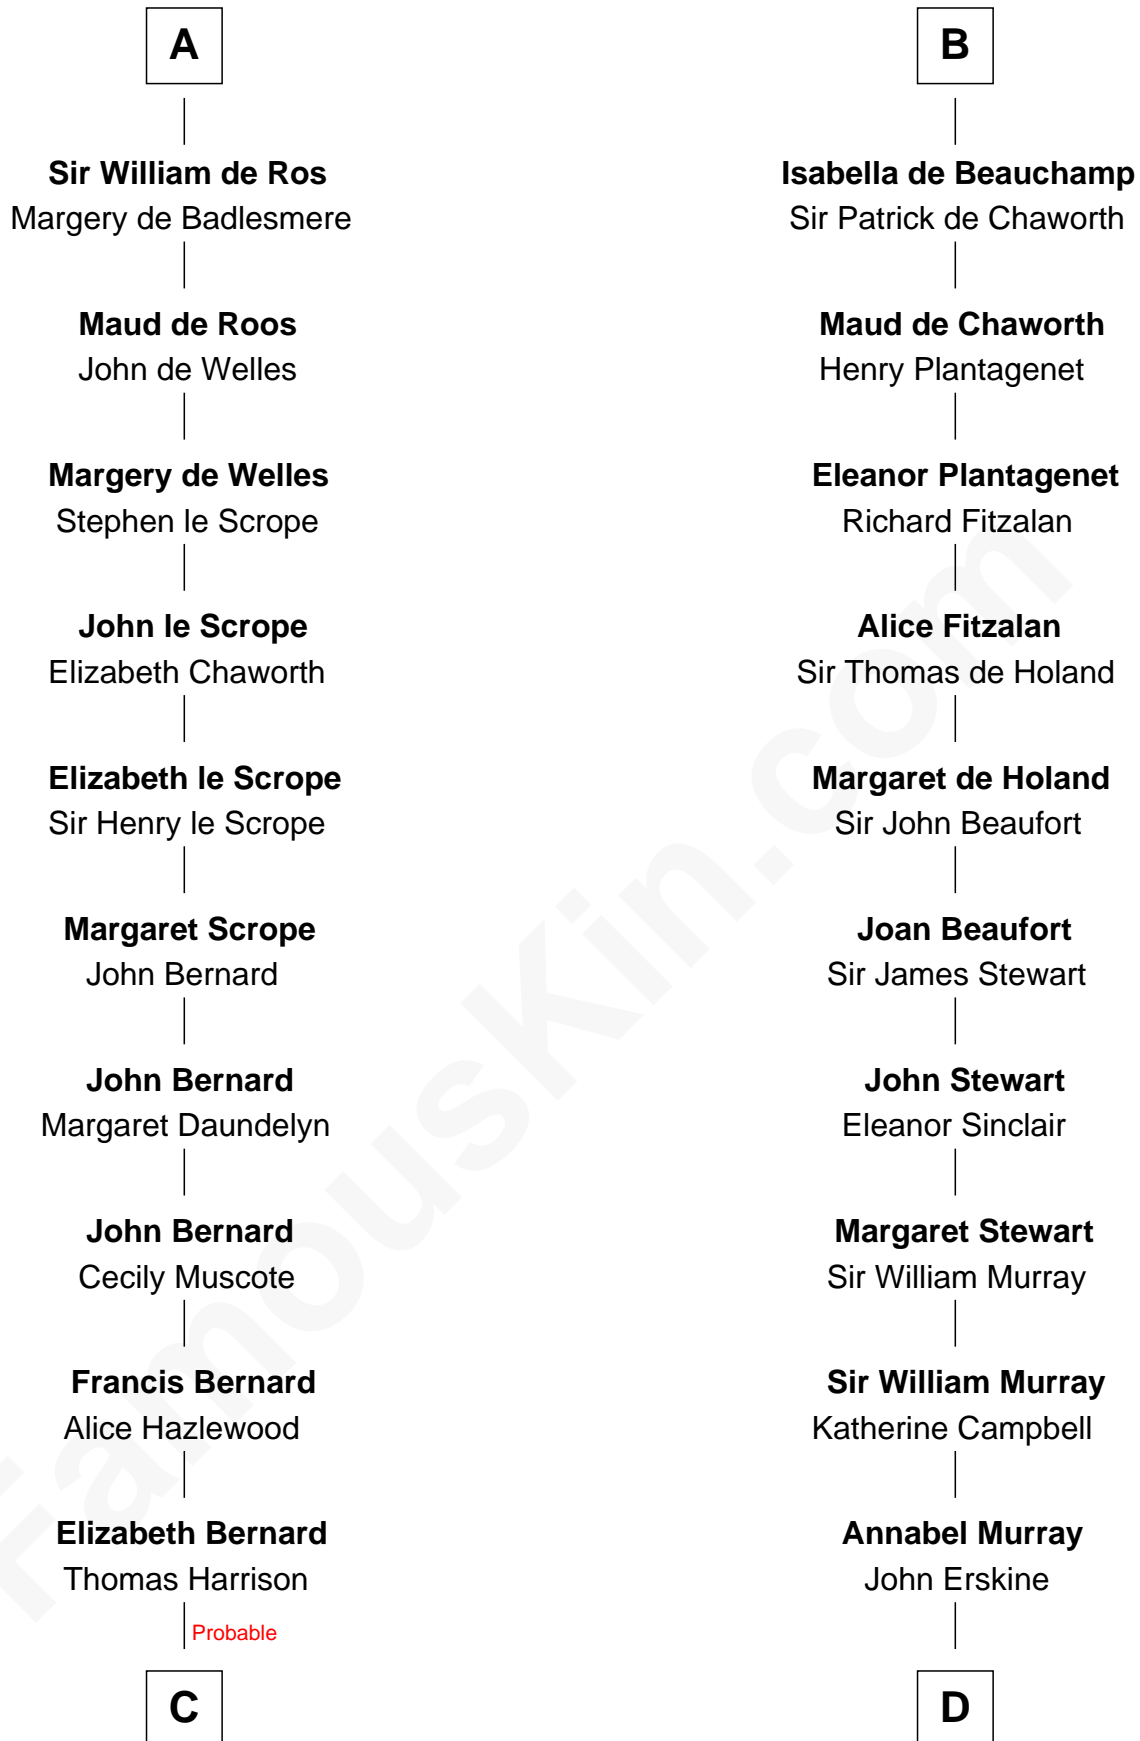

## Relationship Chart of

### Francis Lightfoot Lee

*Signer of the Declaration of Independence*

21st cousin of

### Major John Pitcairn

*British Commander at Battle of Lexington*

**Gilbert Crispin**

-----

**C**

**Benjamin Harrison**

Mary - - - - -

**Benjamin Harrison**

Hannah Churchill

**Hannah Harrison**

Philip Ludwell

**Hannah Ludwell**

Gov. Thomas Lee

**Francis Lightfoot Lee**

*Signer of Declaration of Independence*

**D**