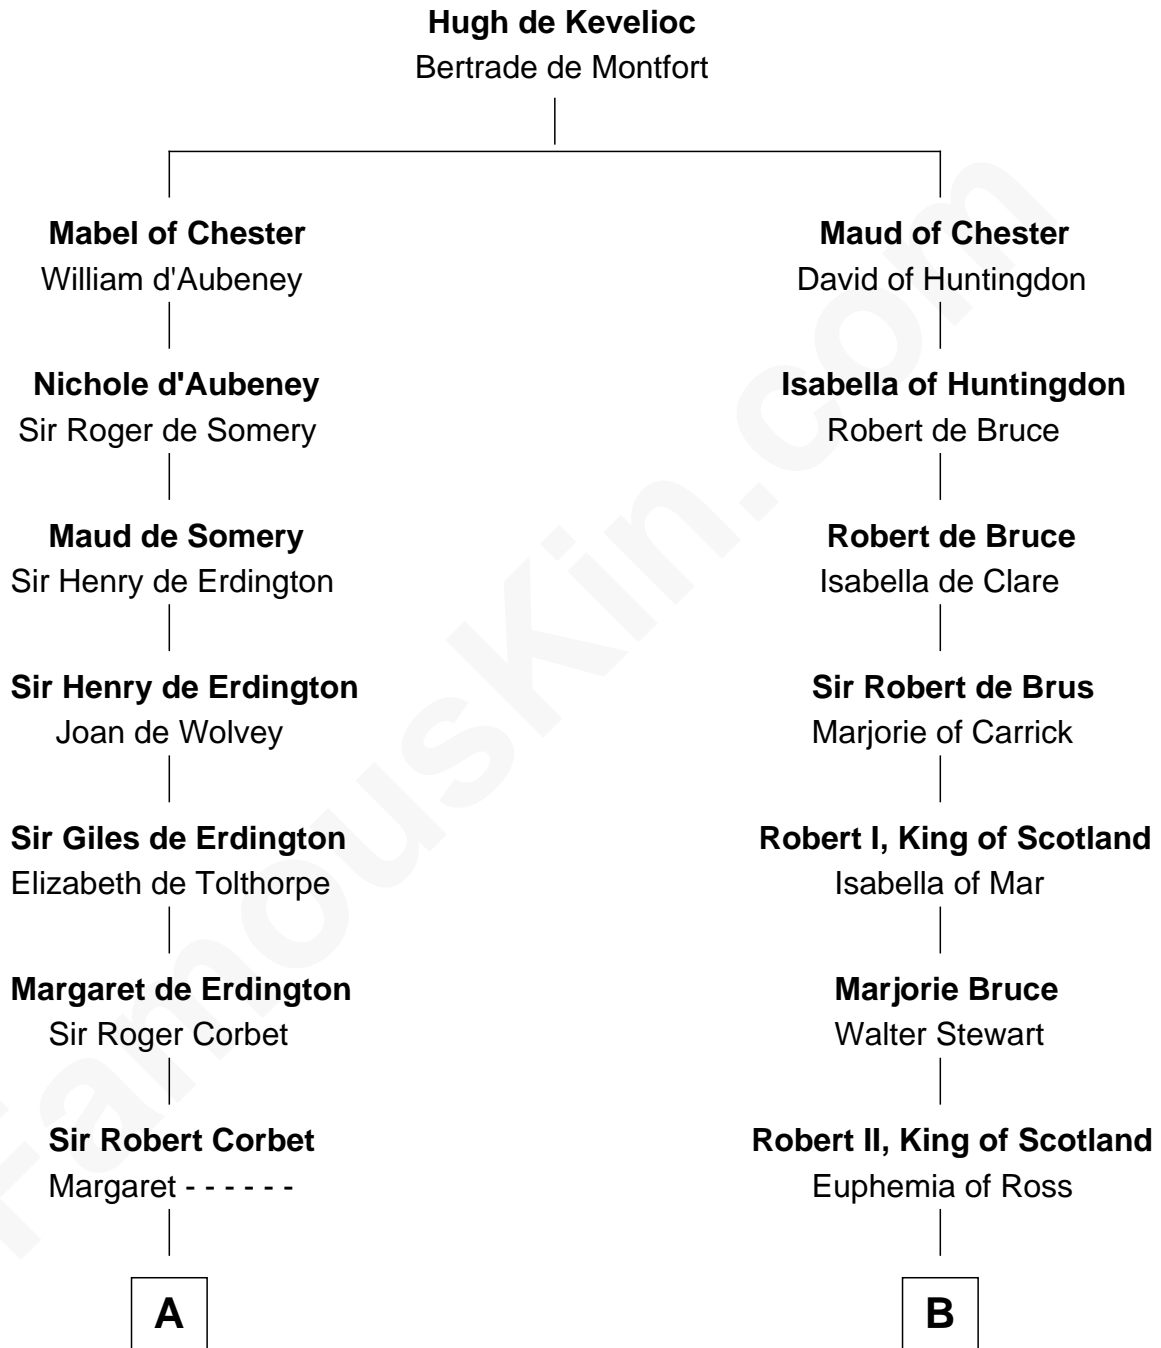

FamousKin.com

Relationship Chart of

Francis Lightfoot Lee

Signer of the Declaration of Independence

18th cousin of

Major John Pitcairn

British Commander at Battle of Lexington

C

Gov. Thomas Lee

Hannah Ludwell

Francis Lightfoot Lee

Signer of Declaration of Independence

D

Katherine Hamilton

Rev. David Pitcairn

Major John Pitcairn

British Commander at Lexington

FamousKin.com