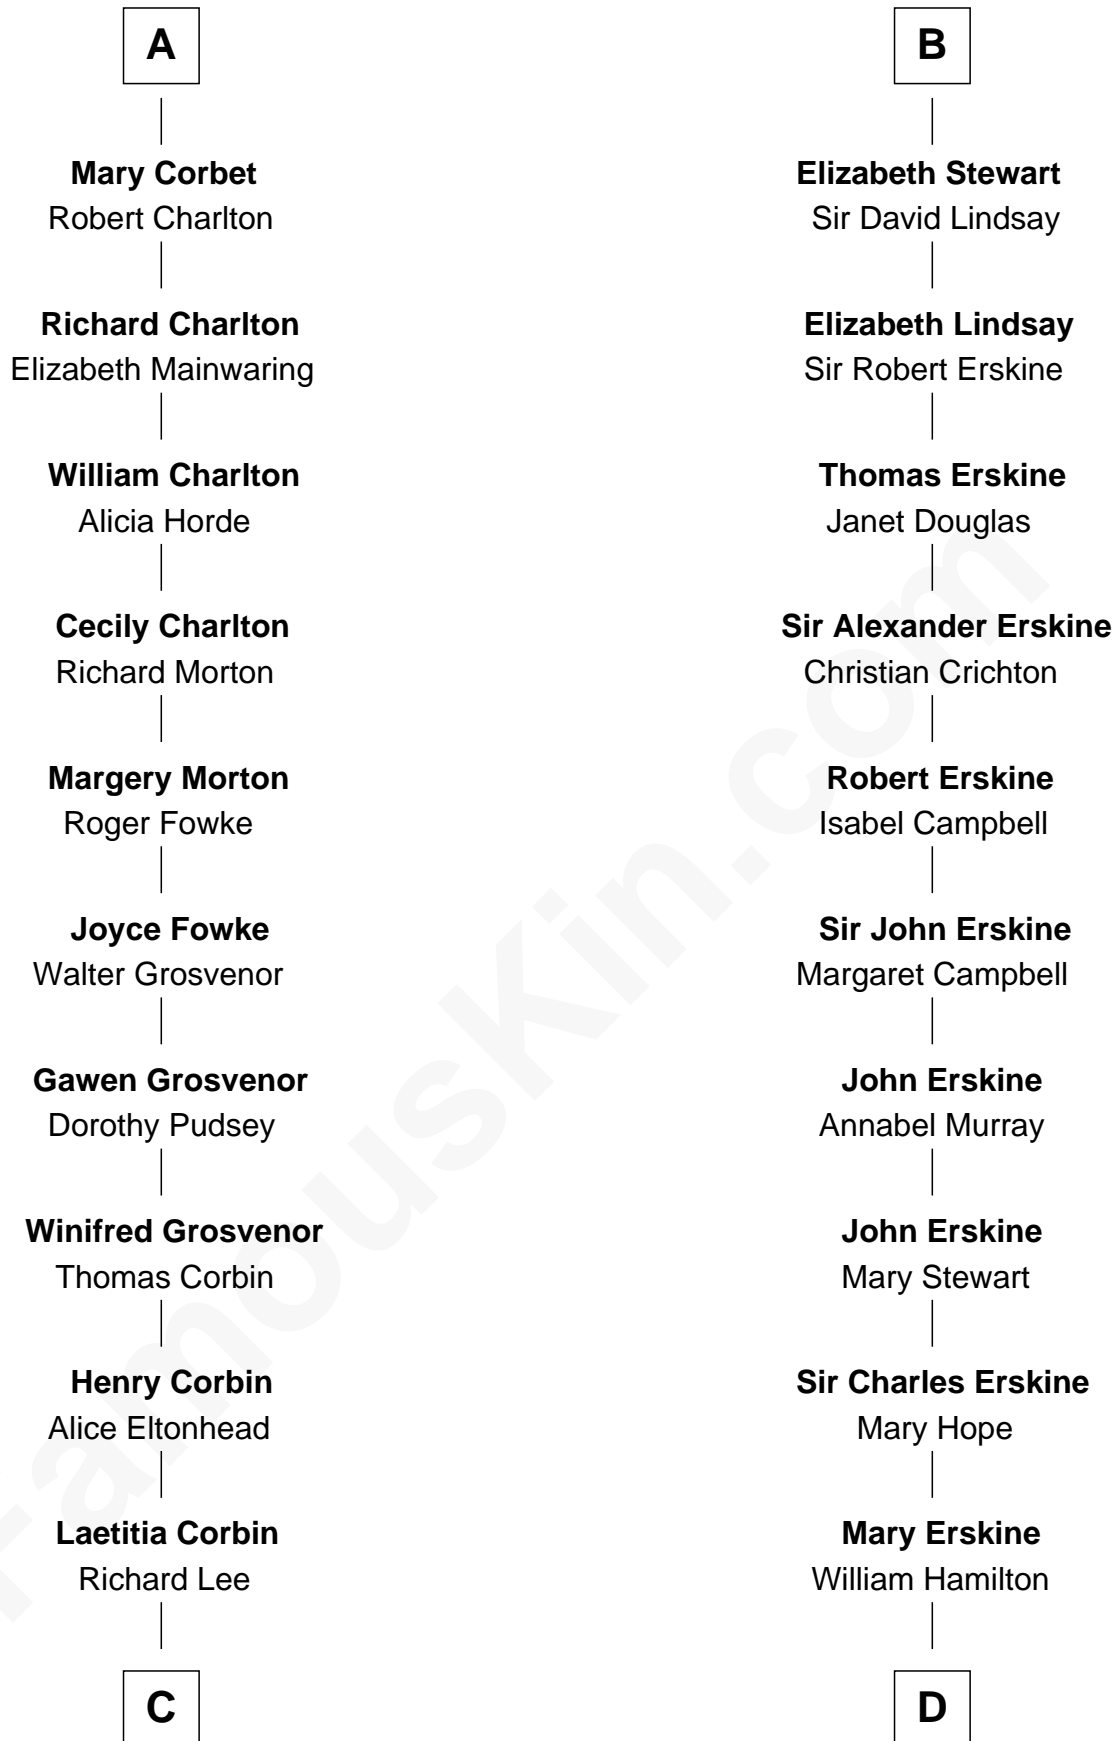

FamousKin.com

Relationship Chart of

Francis Lightfoot Lee

Signer of the Declaration of Independence

18th cousin of

Major John Pitcairn

British Commander at Battle of Lexington

C

Gov. Thomas Lee

Hannah Ludwell

Francis Lightfoot Lee

Signer of Declaration of Independence

D

Katherine Hamilton

Rev. David Pitcairn

Major John Pitcairn