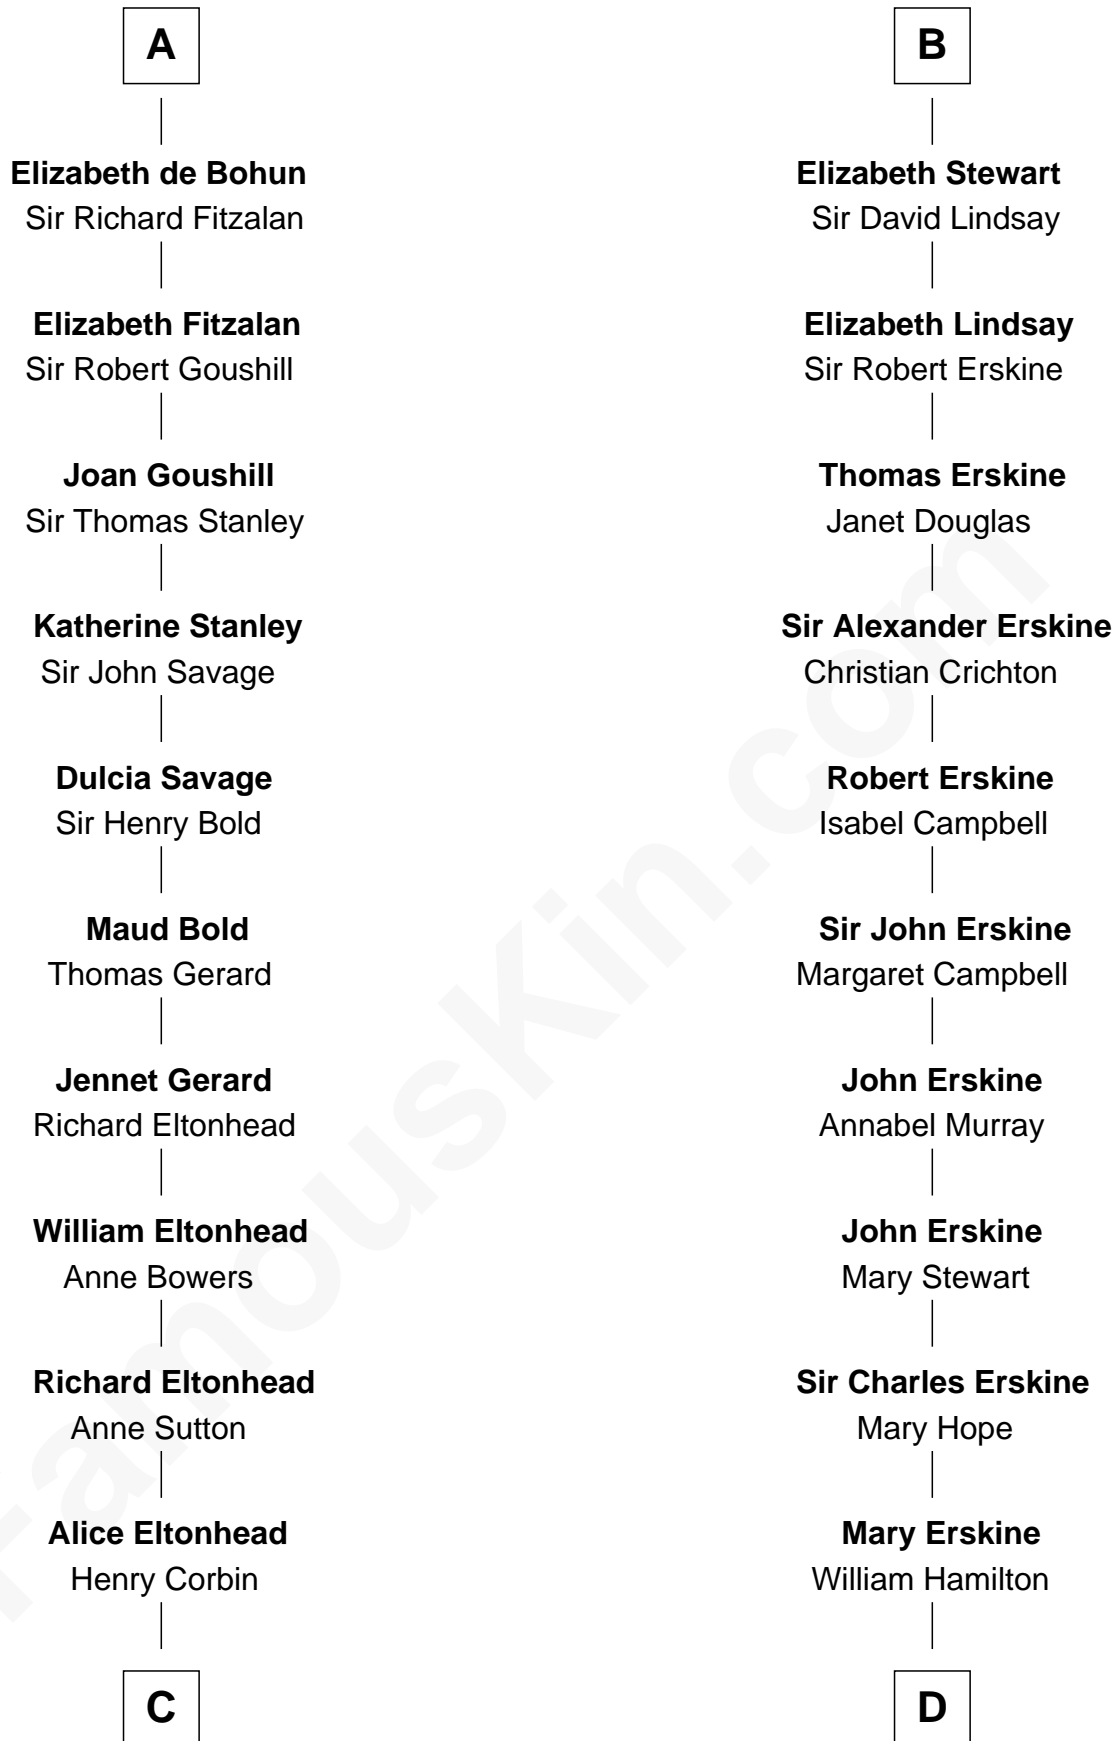

FamousKin.com

Relationship Chart of

Francis Lightfoot Lee

Signer of the Declaration of Independence

18th cousin 1 time removed of

Major John Pitcairn

British Commander at Battle of Lexington

C

Laetitia Corbin

Richard Lee

Gov. Thomas Lee

Hannah Ludwell

Francis Lightfoot Lee

Signer of Declaration of Independence

D

Katherine Hamilton