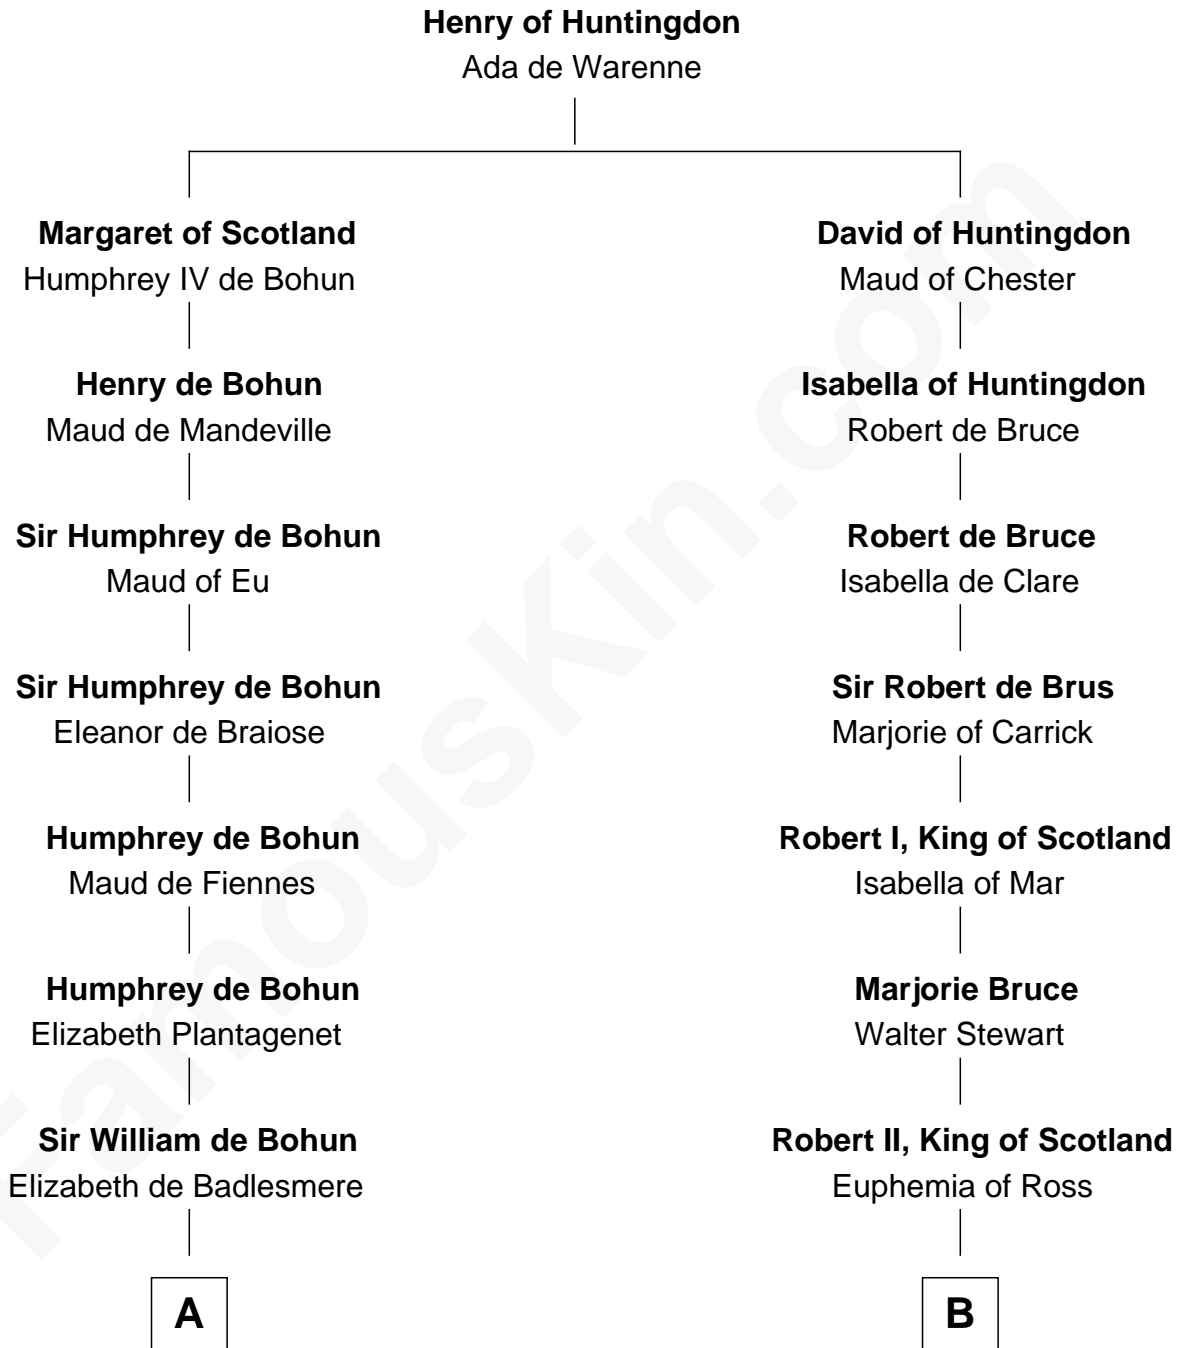

FamousKin.com

Relationship Chart of

Francis Lightfoot Lee

Signer of the Declaration of Independence

18th cousin 1 time removed of

Major John Pitcairn

British Commander at Battle of Lexington

C

Laetitia Corbin

Richard Lee

Gov. Thomas Lee

Hannah Ludwell

Francis Lightfoot Lee

Signer of Declaration of Independence

D

Katherine Hamilton