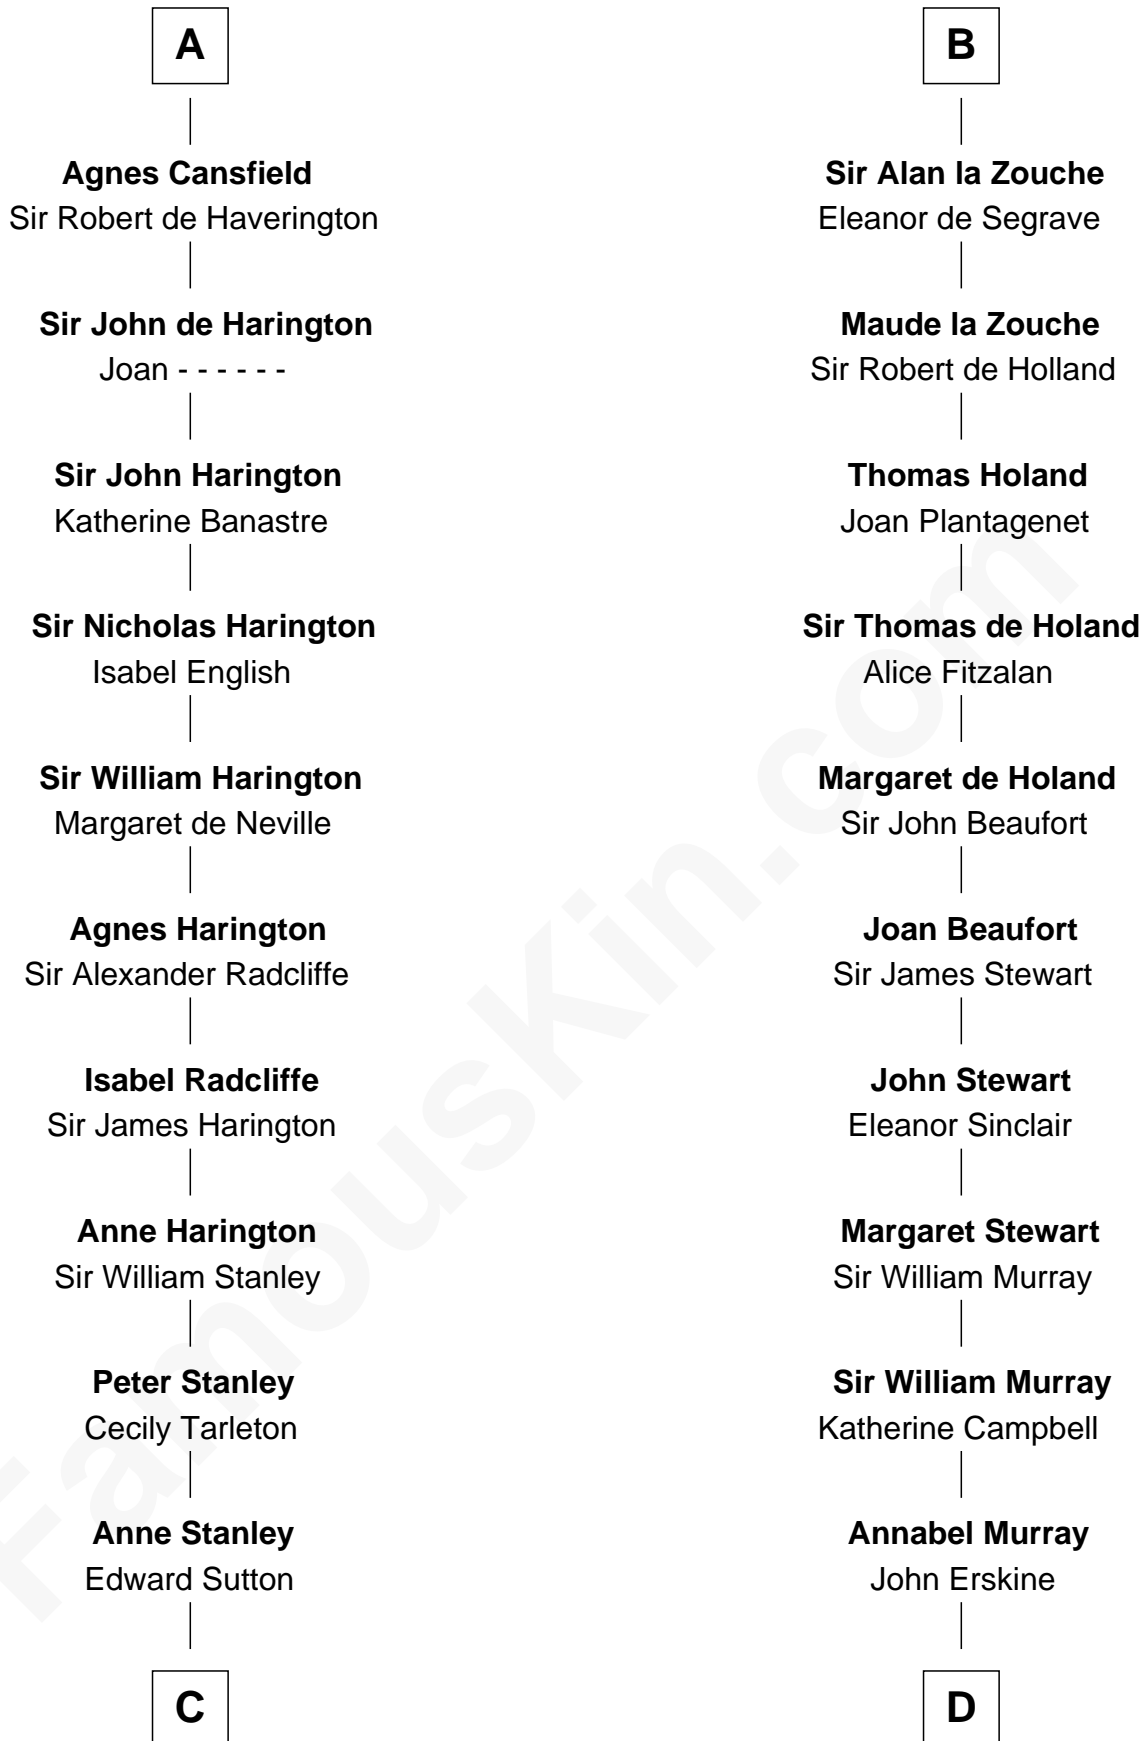

FamousKin.com

Relationship Chart of

Francis Lightfoot Lee

Signer of the Declaration of Independence

21st cousin of

Major John Pitcairn

British Commander at Battle of Lexington

Gospatric I of Northumbria

C

Anne Sutton
Richard Eltonhead

Alice Eltonhead
Henry Corbin

Laetitia Corbin
Richard Lee

Gov. Thomas Lee
Hannah Ludwell

Francis Lightfoot Lee
Signer of Declaration of Independence

D

John Erskine
Mary Stewart