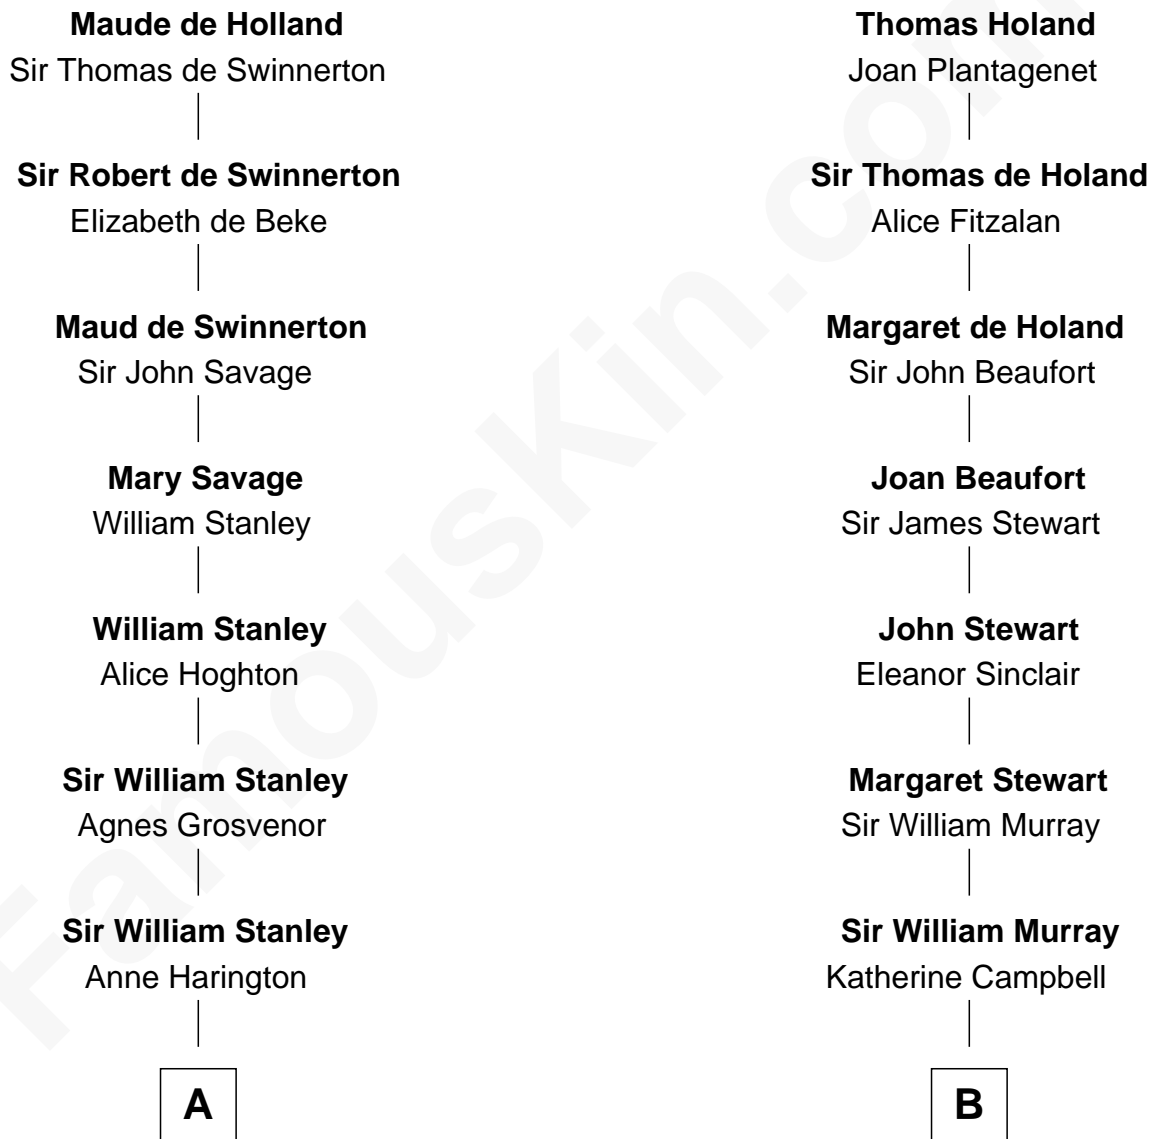

FamousKin.com

Relationship Chart of

Francis Lightfoot Lee

Signer of the Declaration of Independence

12th cousin 1 time removed of

Major John Pitcairn

British Commander at Battle of Lexington

Sir Robert de Holland

Maude la Zouche

A

Peter Stanley
Cecily Tarleton

Anne Stanley
Edward Sutton

Anne Sutton
Richard Eltonhead

Alice Eltonhead
Henry Corbin

Laetitia Corbin
Richard Lee

Gov. Thomas Lee
Hannah Ludwell