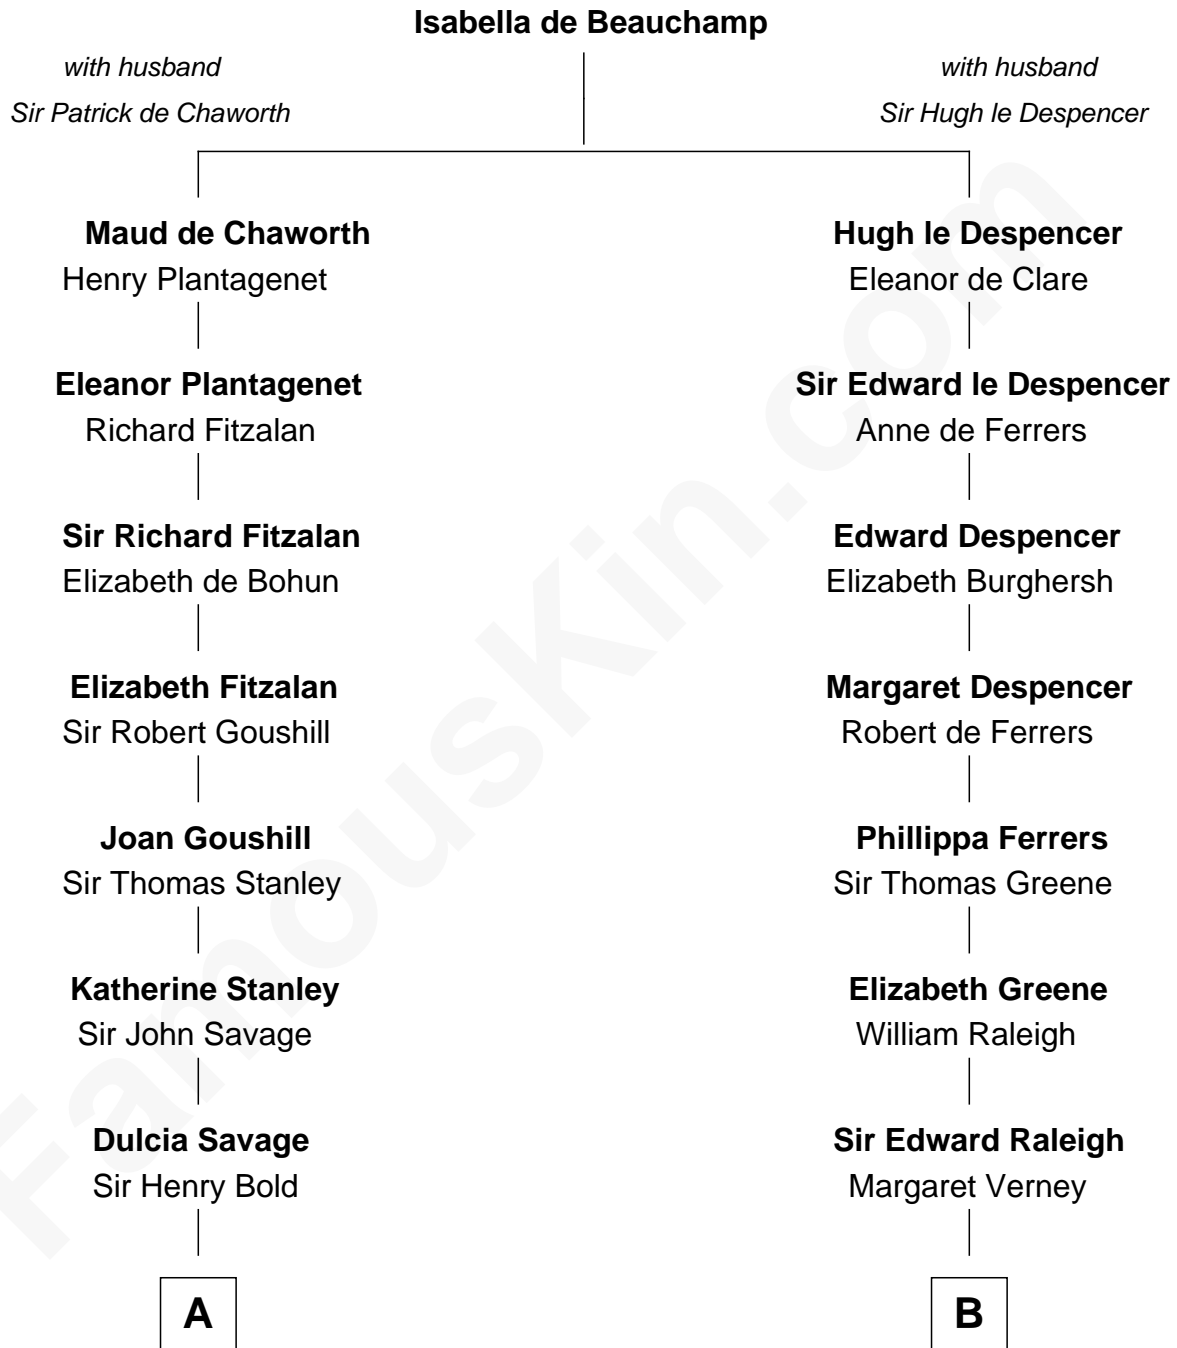

FamousKin.com

Relationship Chart of

Francis Lightfoot Lee

Signer of the Declaration of Independence

14th cousin 7 times removed of

Marilyn Monroe

Actress, Model, and Singer

C

Samuel Elam Almy

Susan Bateman

Susan Bateman Almy

Charles Adams Gifford

Frederick Almy Gifford

Elizabeth Easton Tennant

Charles Stanley Gifford

Gladys Pearl Monroe