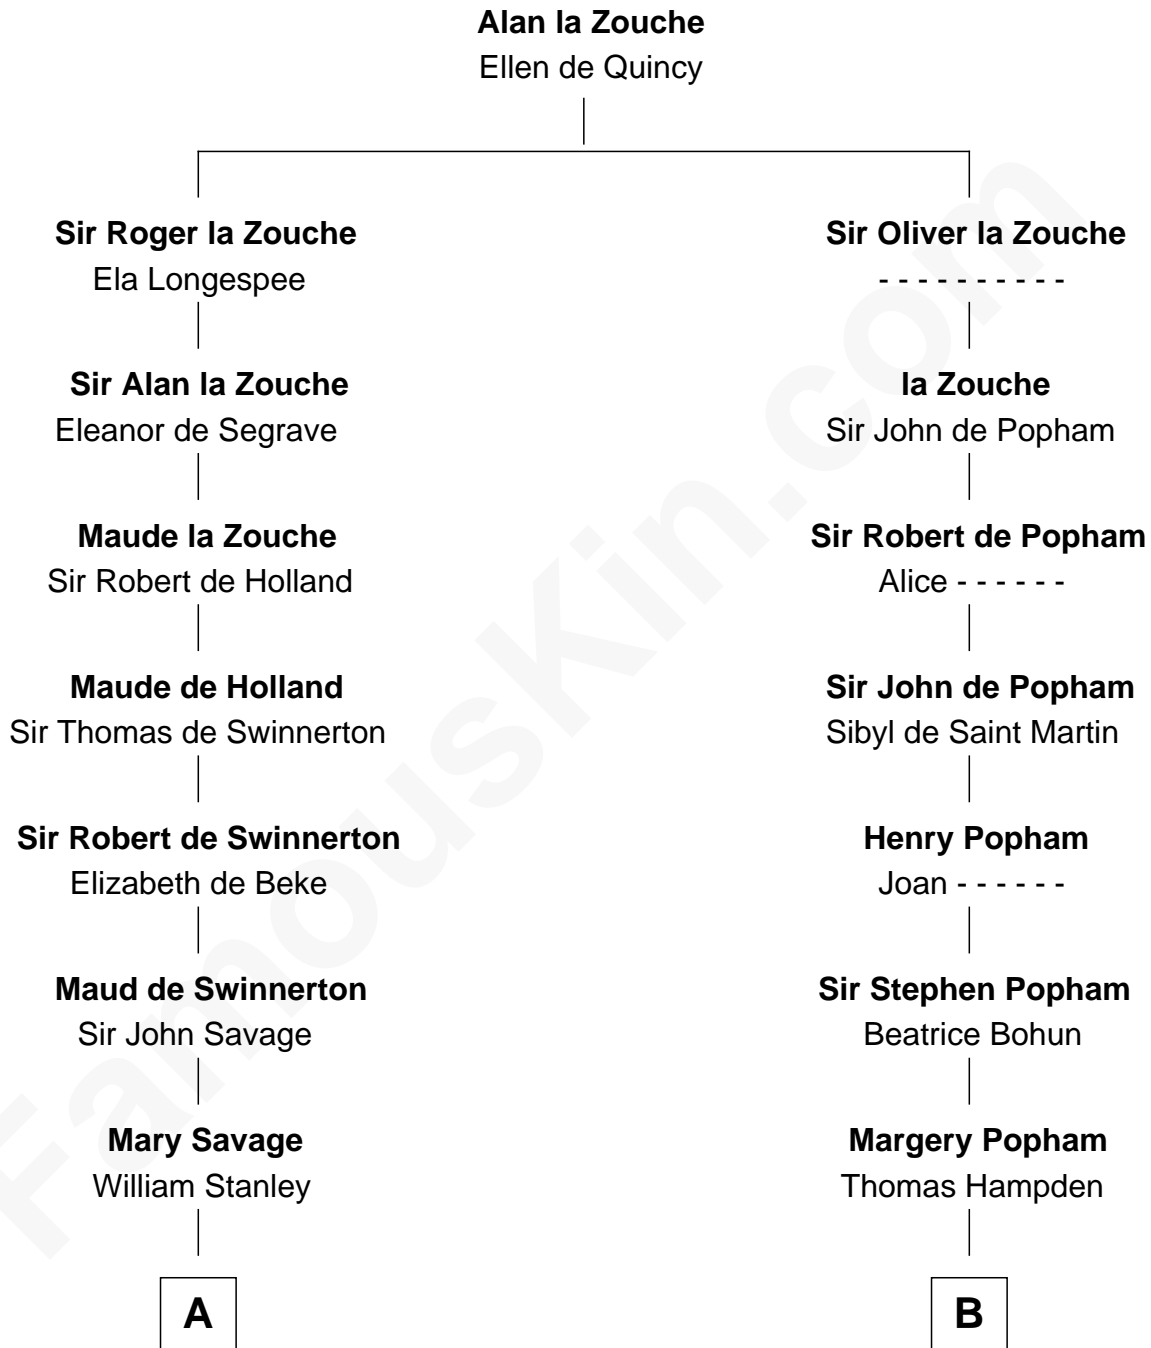

FamousKin.com

Relationship Chart of

Francis Lightfoot Lee

Signer of the Declaration of Independence

12th cousin 4 times removed of

Edmund Waller

English Poet and Politician

A

William Stanley
Alice Hoghton

Sir William Stanley
Agnes Grosvenor

Sir William Stanley
Anne Harington

Peter Stanley
Cecily Tarleton

Anne Stanley
Edward Sutton

Anne Sutton
Richard Eltonhead

Alice Eltonhead
Henry Corbin