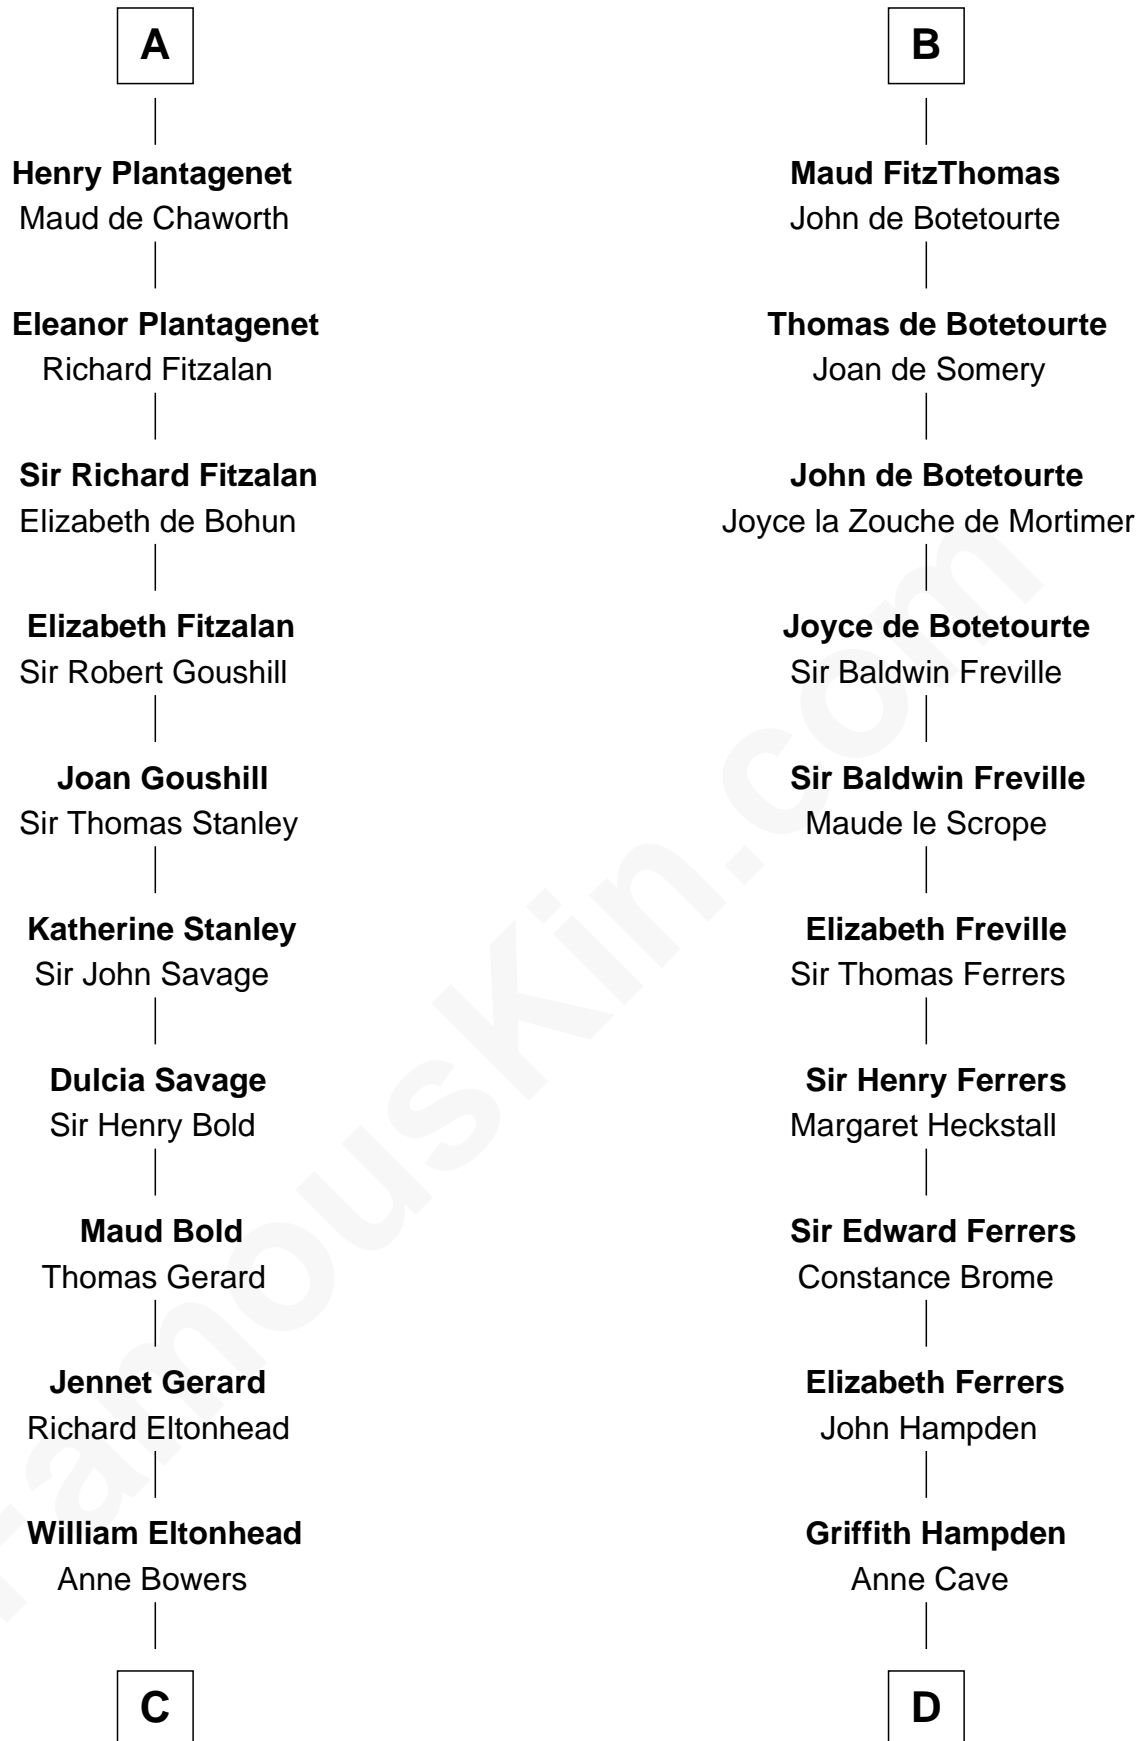

FamousKin.com

Relationship Chart of

Francis Lightfoot Lee

Signer of the Declaration of Independence

18th cousin 3 times removed of

Edmund Waller

English Poet and Politician

C

Richard Eltonhead

Anne Sutton

Alice Eltonhead

Henry Corbin

Laetitia Corbin

Richard Lee

Gov. Thomas Lee

Hannah Ludwell

Francis Lightfoot Lee

Signer of Declaration of Independence

D

Anne Hampden

Robert Waller

Edmund Waller

English Poet and Politician

FamousKin.com