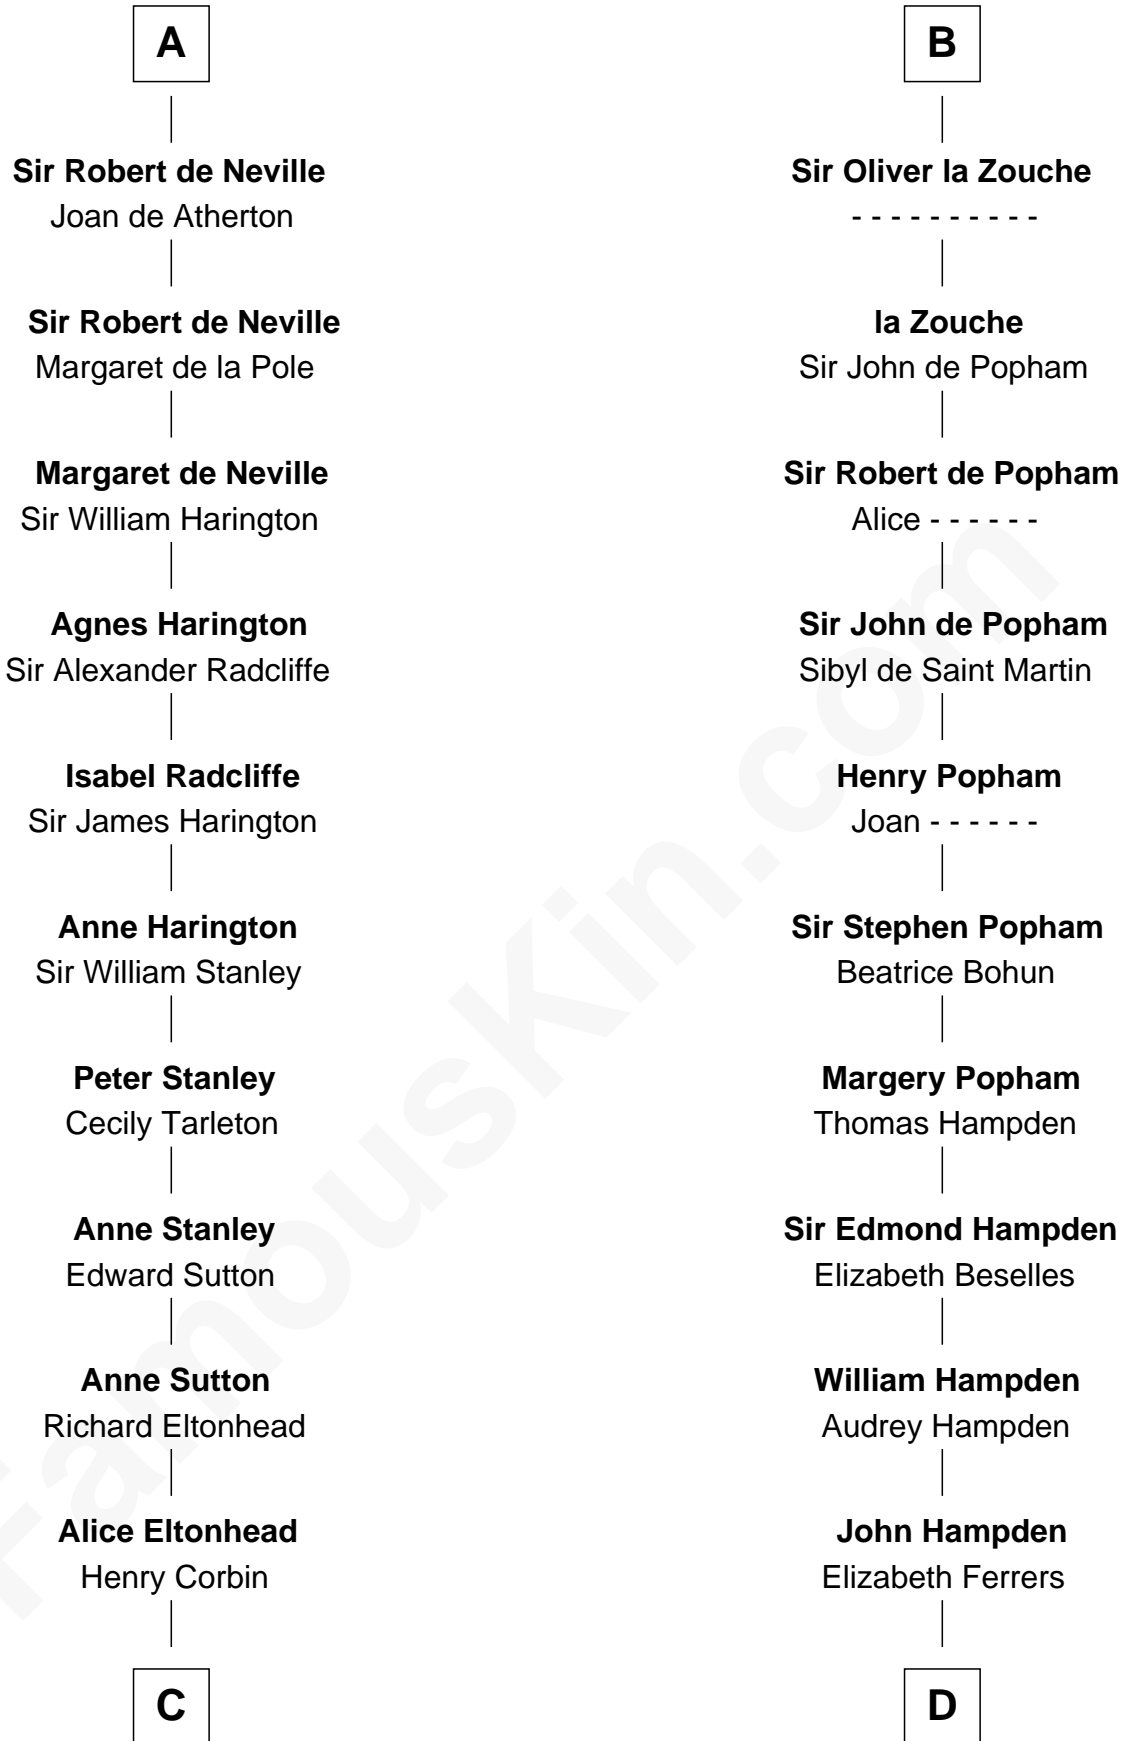

FamousKin.com

Relationship Chart of

Francis Lightfoot Lee

Signer of the Declaration of Independence

19th cousin of

Edmund Waller

English Poet and Politician

Maldred of Carlisle and Allendale

Edith of Northumbria

C

Laetitia Corbin

Richard Lee

Gov. Thomas Lee

Hannah Ludwell

Francis Lightfoot Lee

Signer of Declaration of Independence