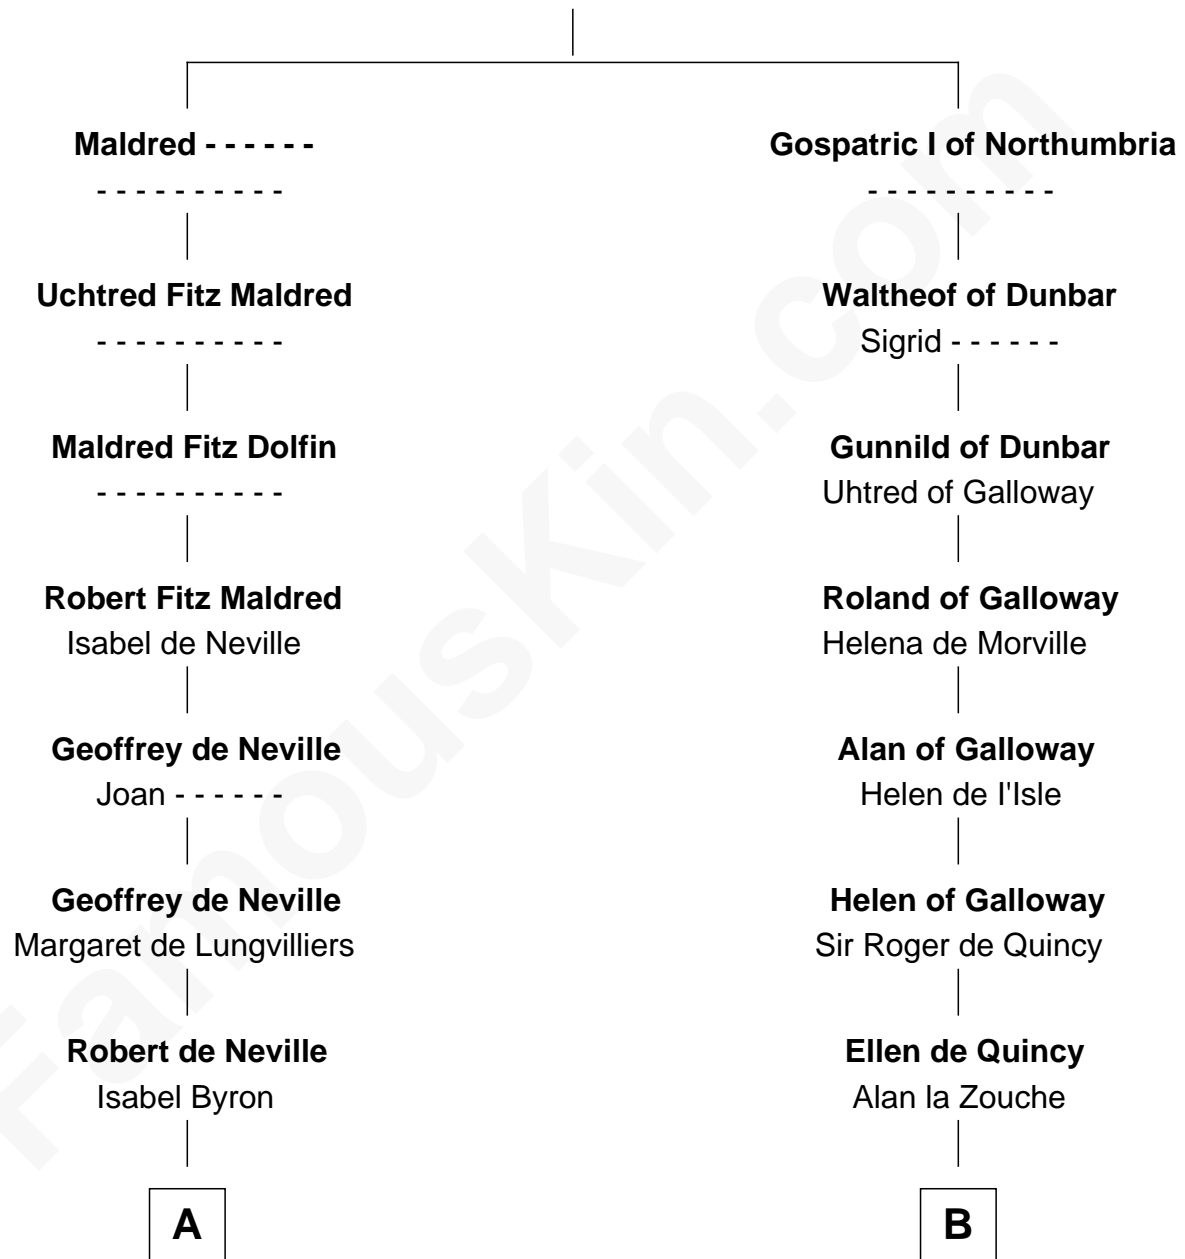

FamousKin.com

Relationship Chart of

Francis Lightfoot Lee

Signer of the Declaration of Independence

19th cousin of

Edmund Waller

English Poet and Politician

Maldred of Carlisle and Allendale

Edith of Northumbria

C

Laetitia Corbin

Richard Lee

Gov. Thomas Lee

Hannah Ludwell

Francis Lightfoot Lee

Signer of Declaration of Independence