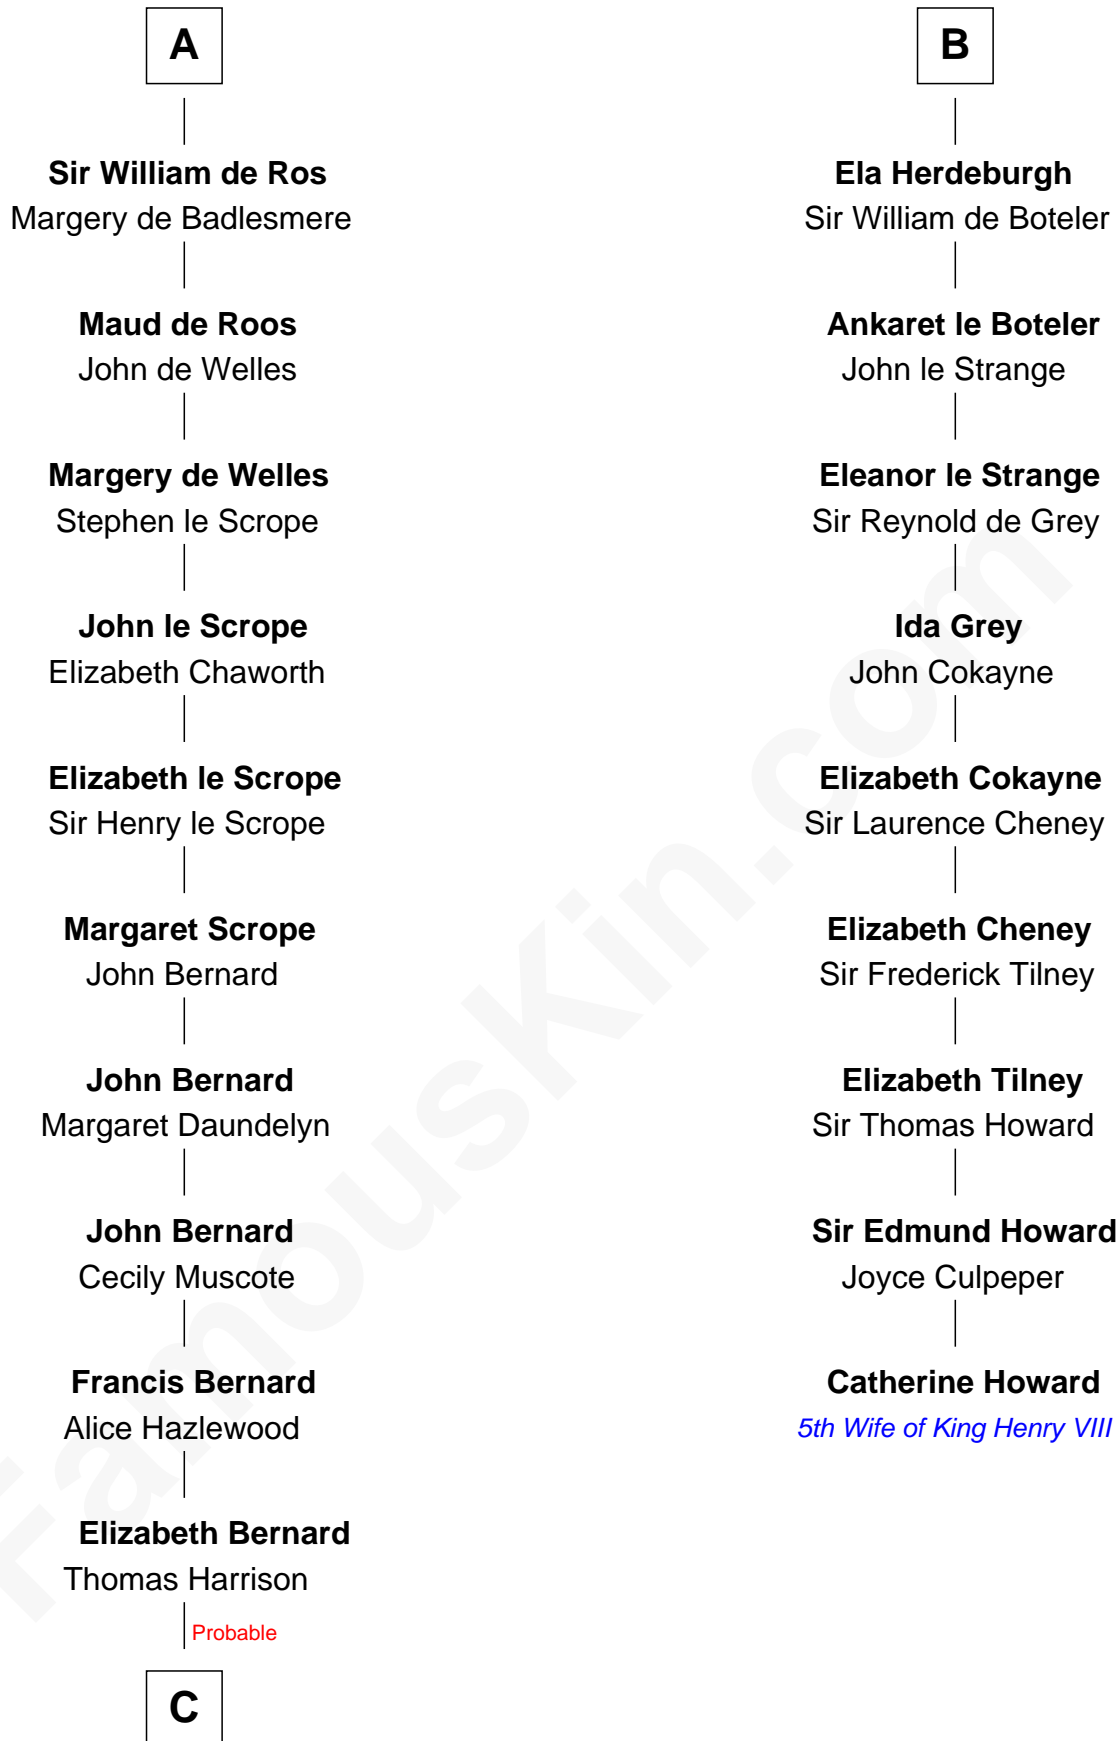

FamousKin.com

Relationship Chart of

Francis Lightfoot Lee

Signer of the Declaration of Independence

15th cousin 6 times removed of

Catherine Howard

5th Wife of King Henry VIII

Norman Ranulf